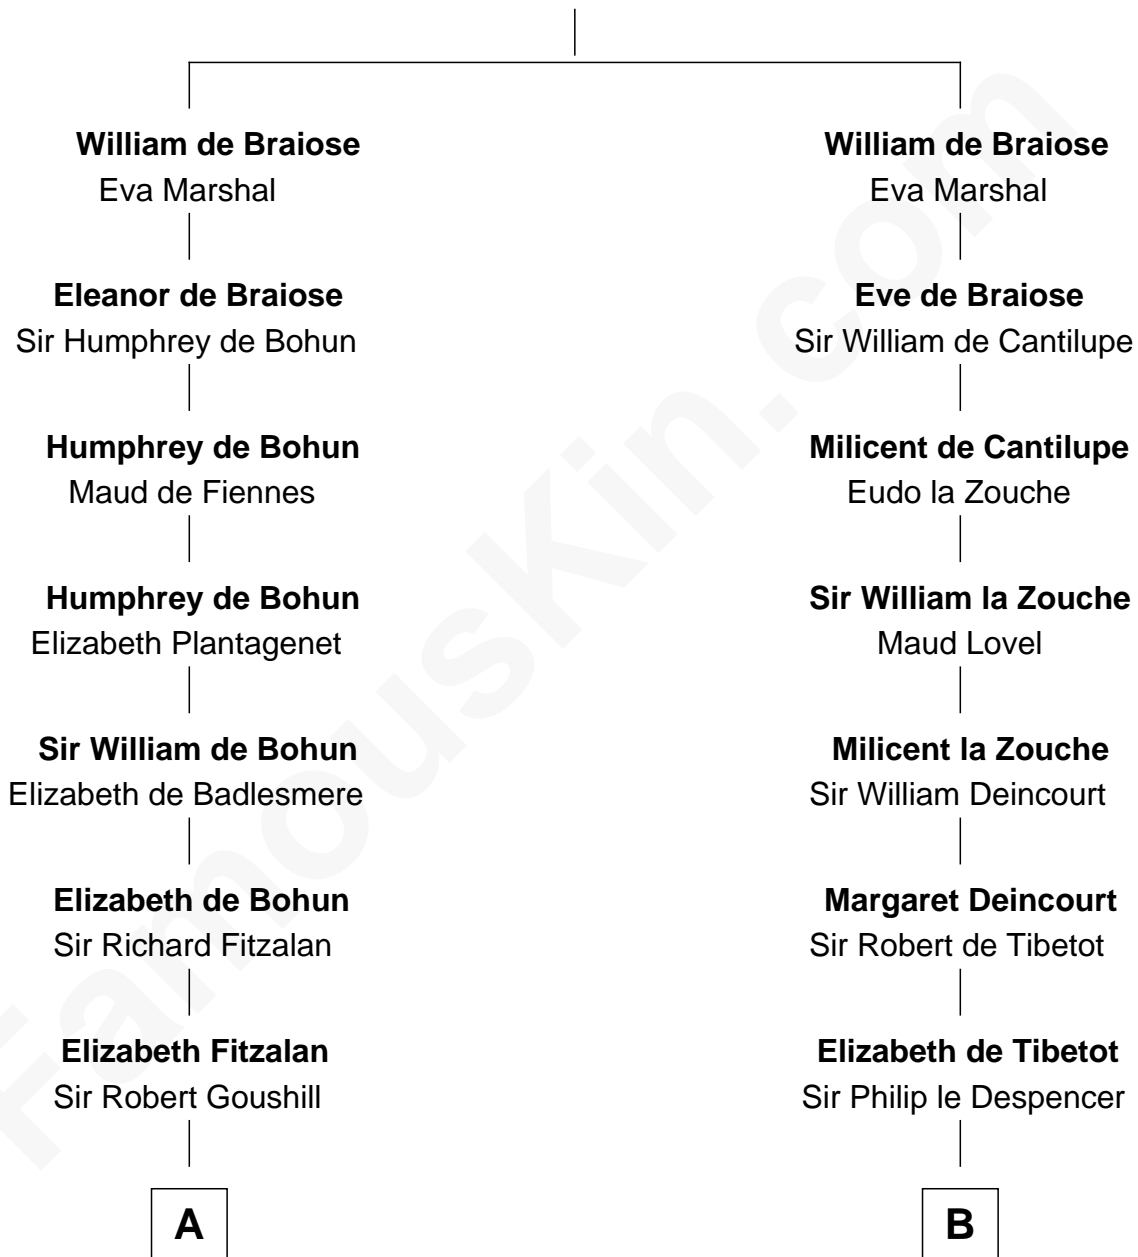

FamousKin.com

Relationship Chart of

Fitzhugh Lee

40th Governor of Virginia

20th cousin 1 time removed of

William Rufus Day

36th U.S. Secretary of State

Reginald de Braiose

C

Col. Henry Lee

Lucy Grymes

Maj. Gen. Henry Lee

Anne Hill Carter

Sydney Smith Lee

Anna Maria Mason

Fitzhugh Lee