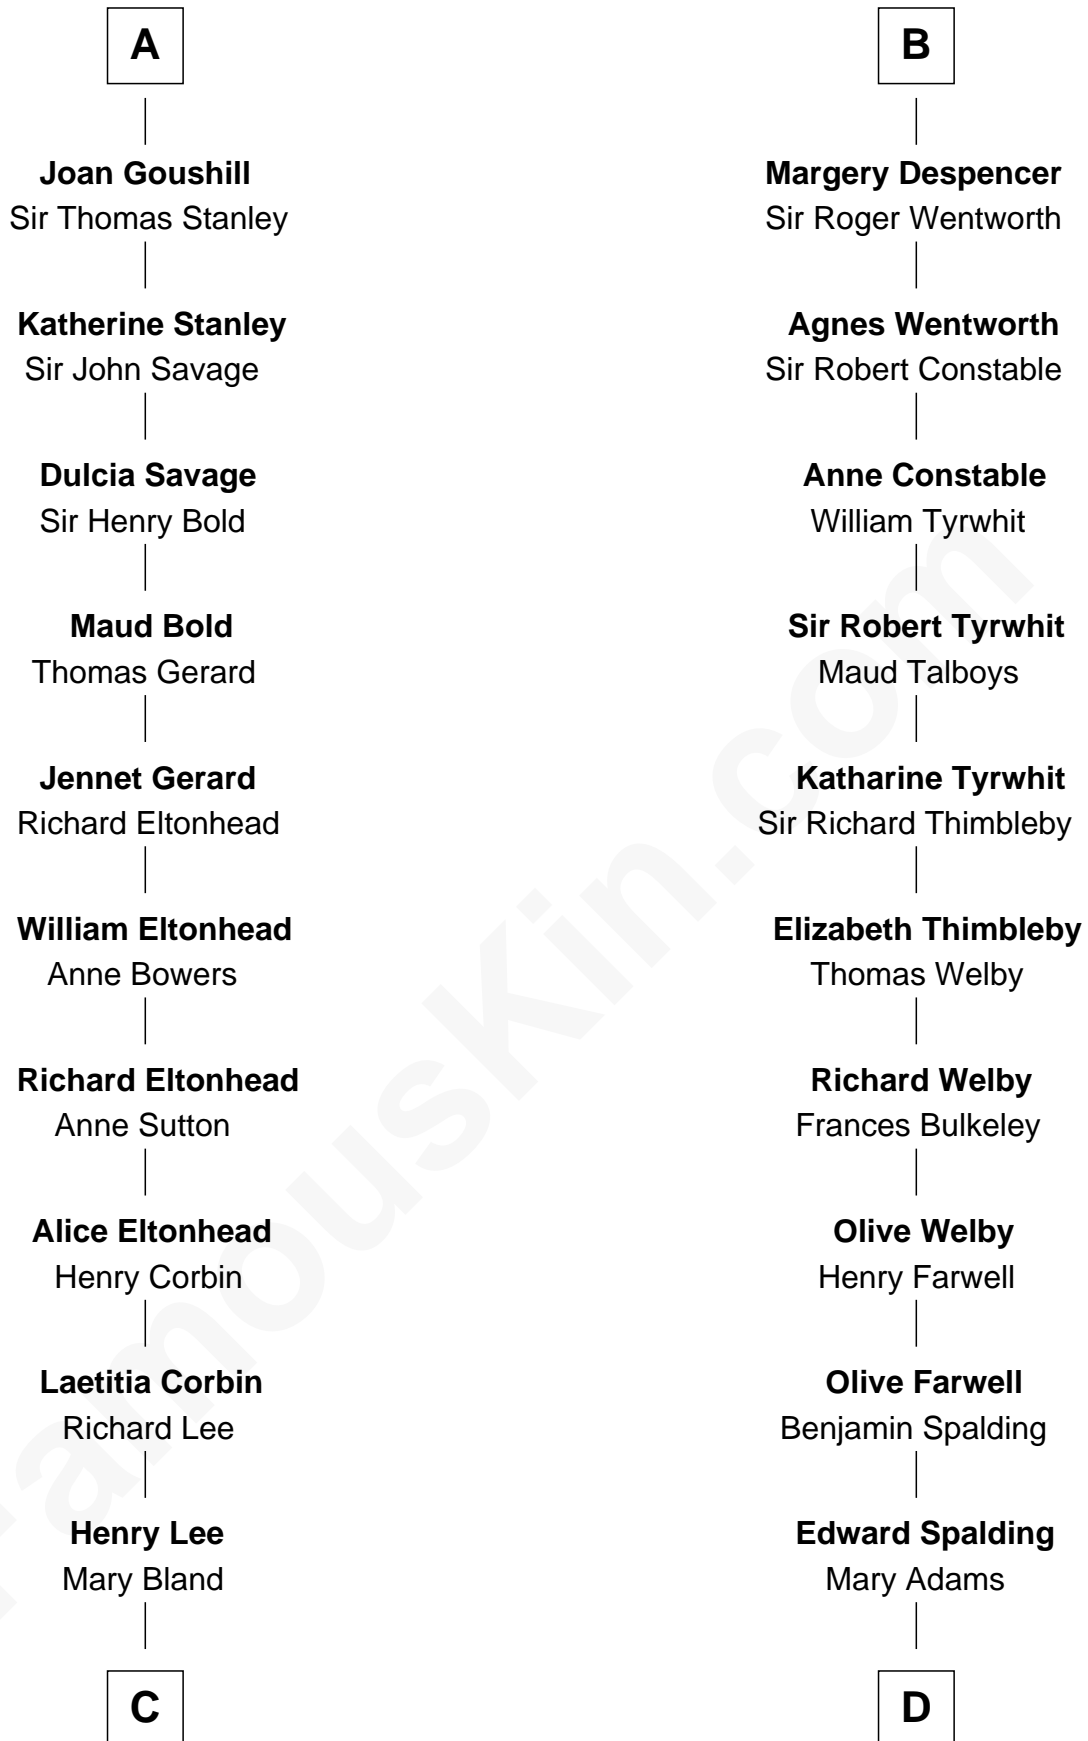

FamousKin.com

Relationship Chart of

Fitzhugh Lee

40th Governor of Virginia

20th cousin 1 time removed of

William Rufus Day

36th U.S. Secretary of State

Reginald de Braiose