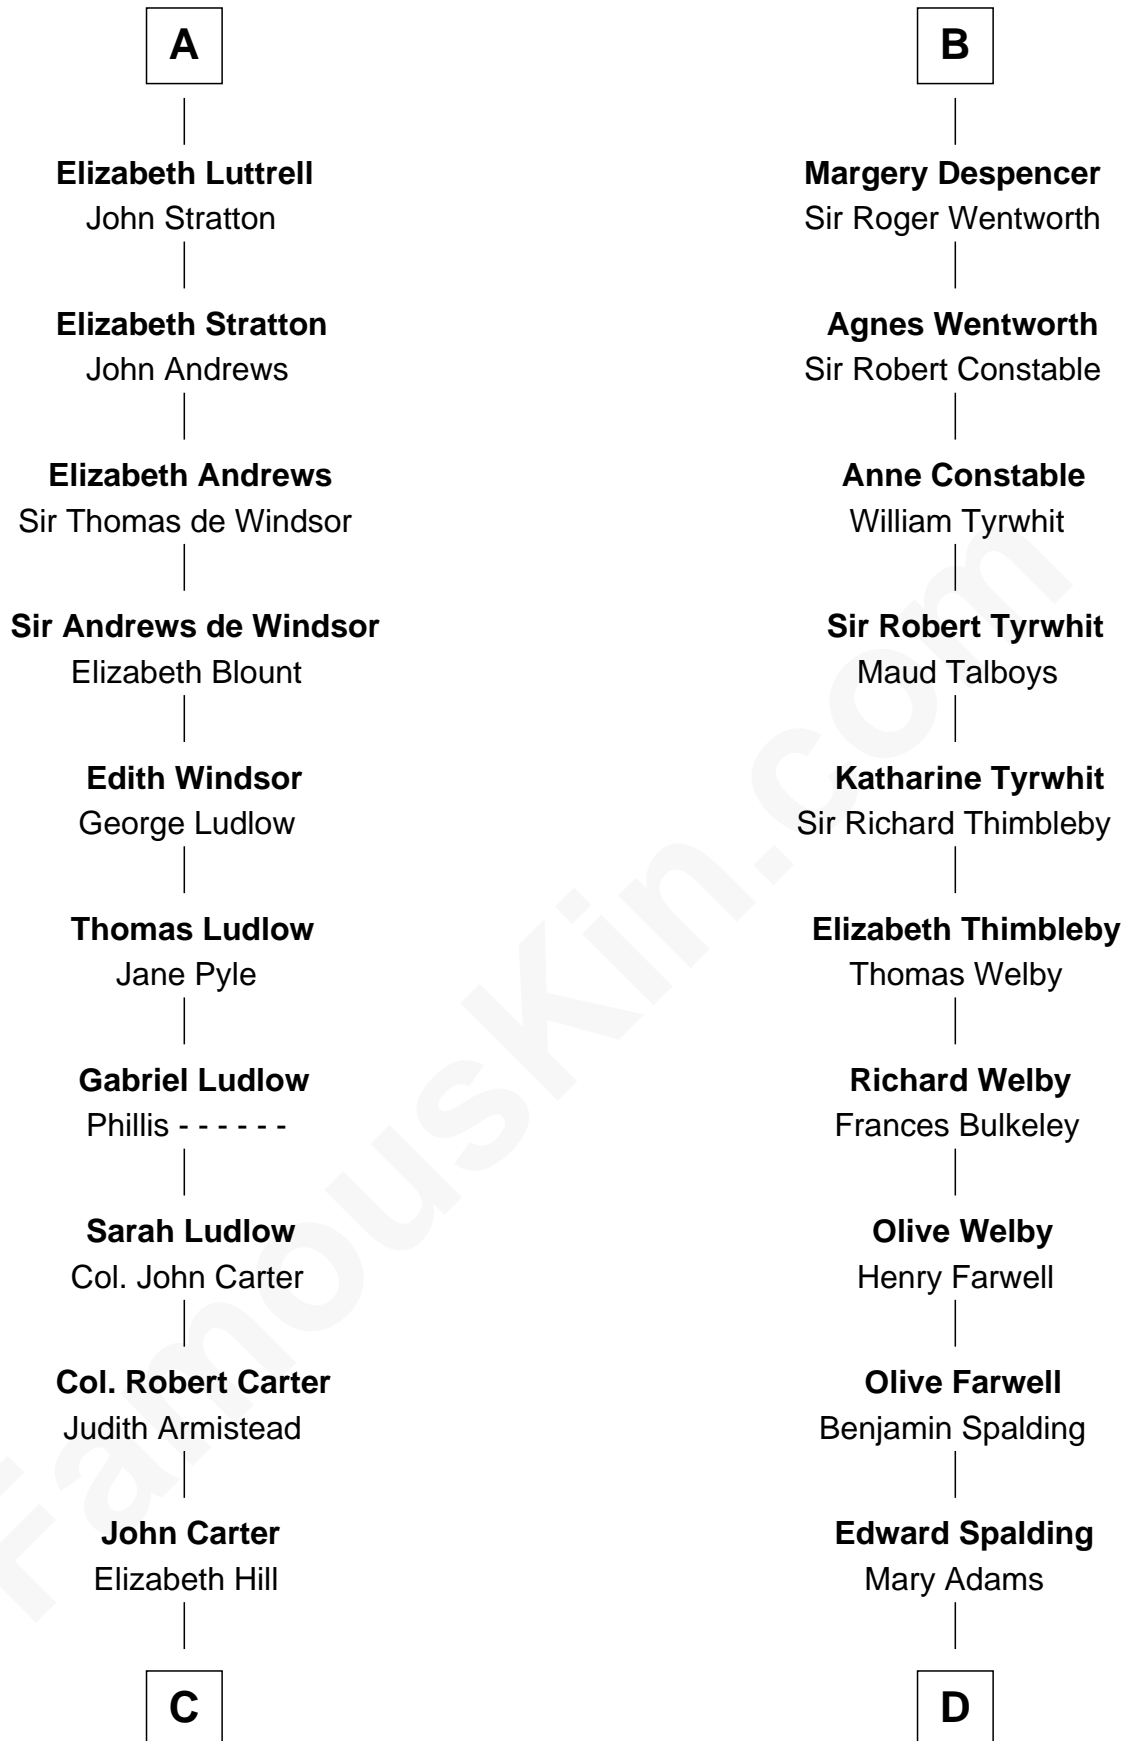

## Relationship Chart of

### Fitzhugh Lee

40th Governor of Virginia

20th cousin 1 time removed of

**William Rufus Day**

36th U.S. Secretary of State

**Thomas le Despencer**

-----

**C**

**Charles Carter**  
Anne Butler Moore

**Anne Hill Carter**  
Maj. Gen. Henry Lee

**Sydney Smith Lee**  
Anna Maria Mason

**Fitzhugh Lee**  
*40th Governor of Virginia*

**D**

**Ebenezer Spalding**  
Mary Fassett