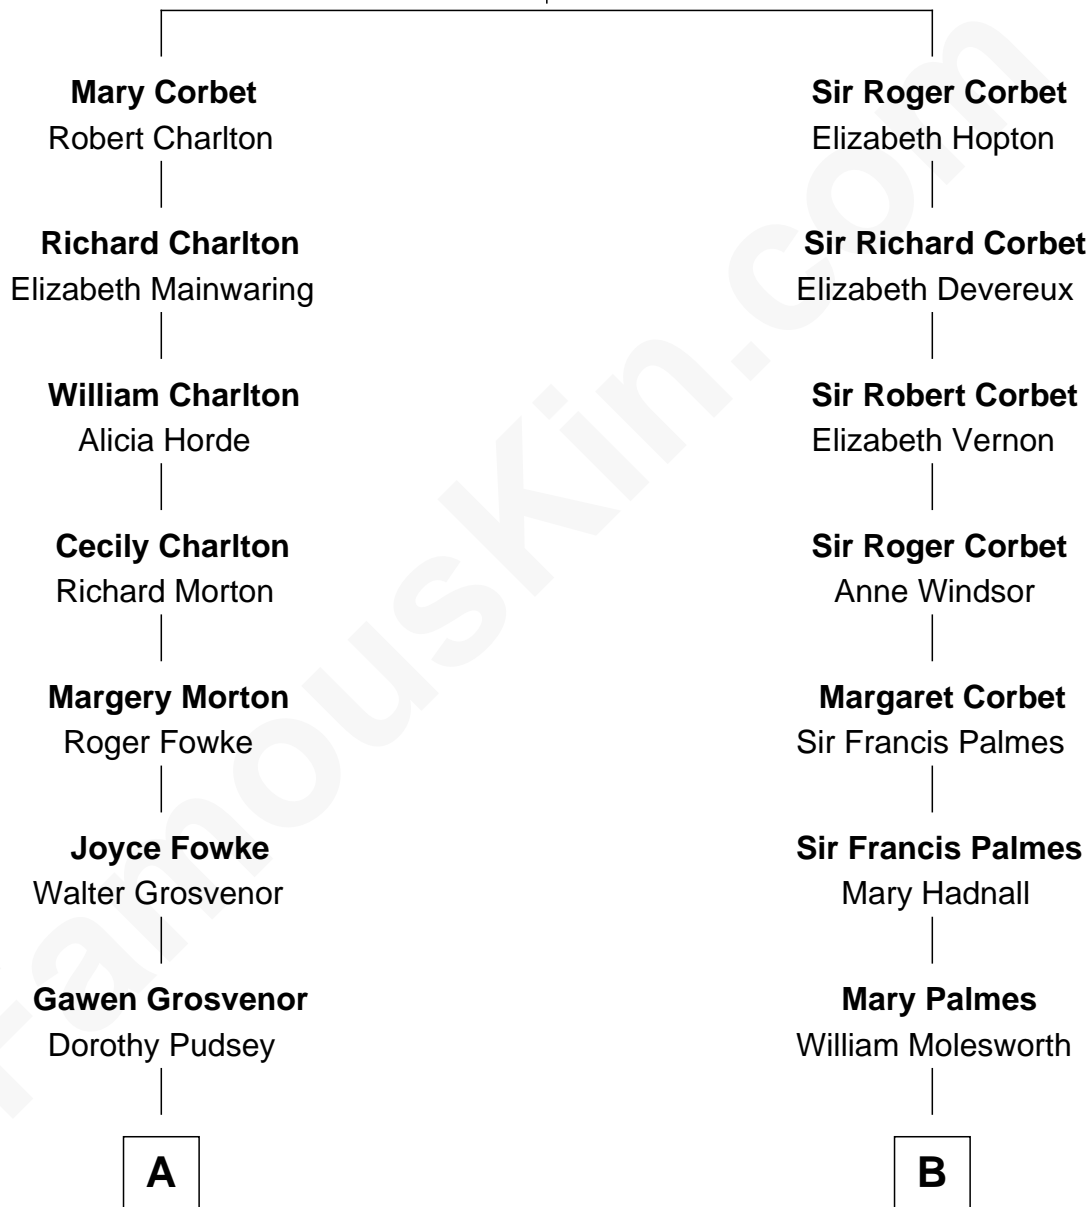

FamousKin.com Relationship Chart of

Fitzhugh Lee

40th Governor of Virginia

14th cousin 4 times removed of

Prince Harry

Duke of Sussex

Sir Robert Corbet

Margaret - - - - -

C

Princess Diana Frances Spencer
Charles III, King of the United Kingdom

Prince Harry
Duke of Sussex

FamousKin.com