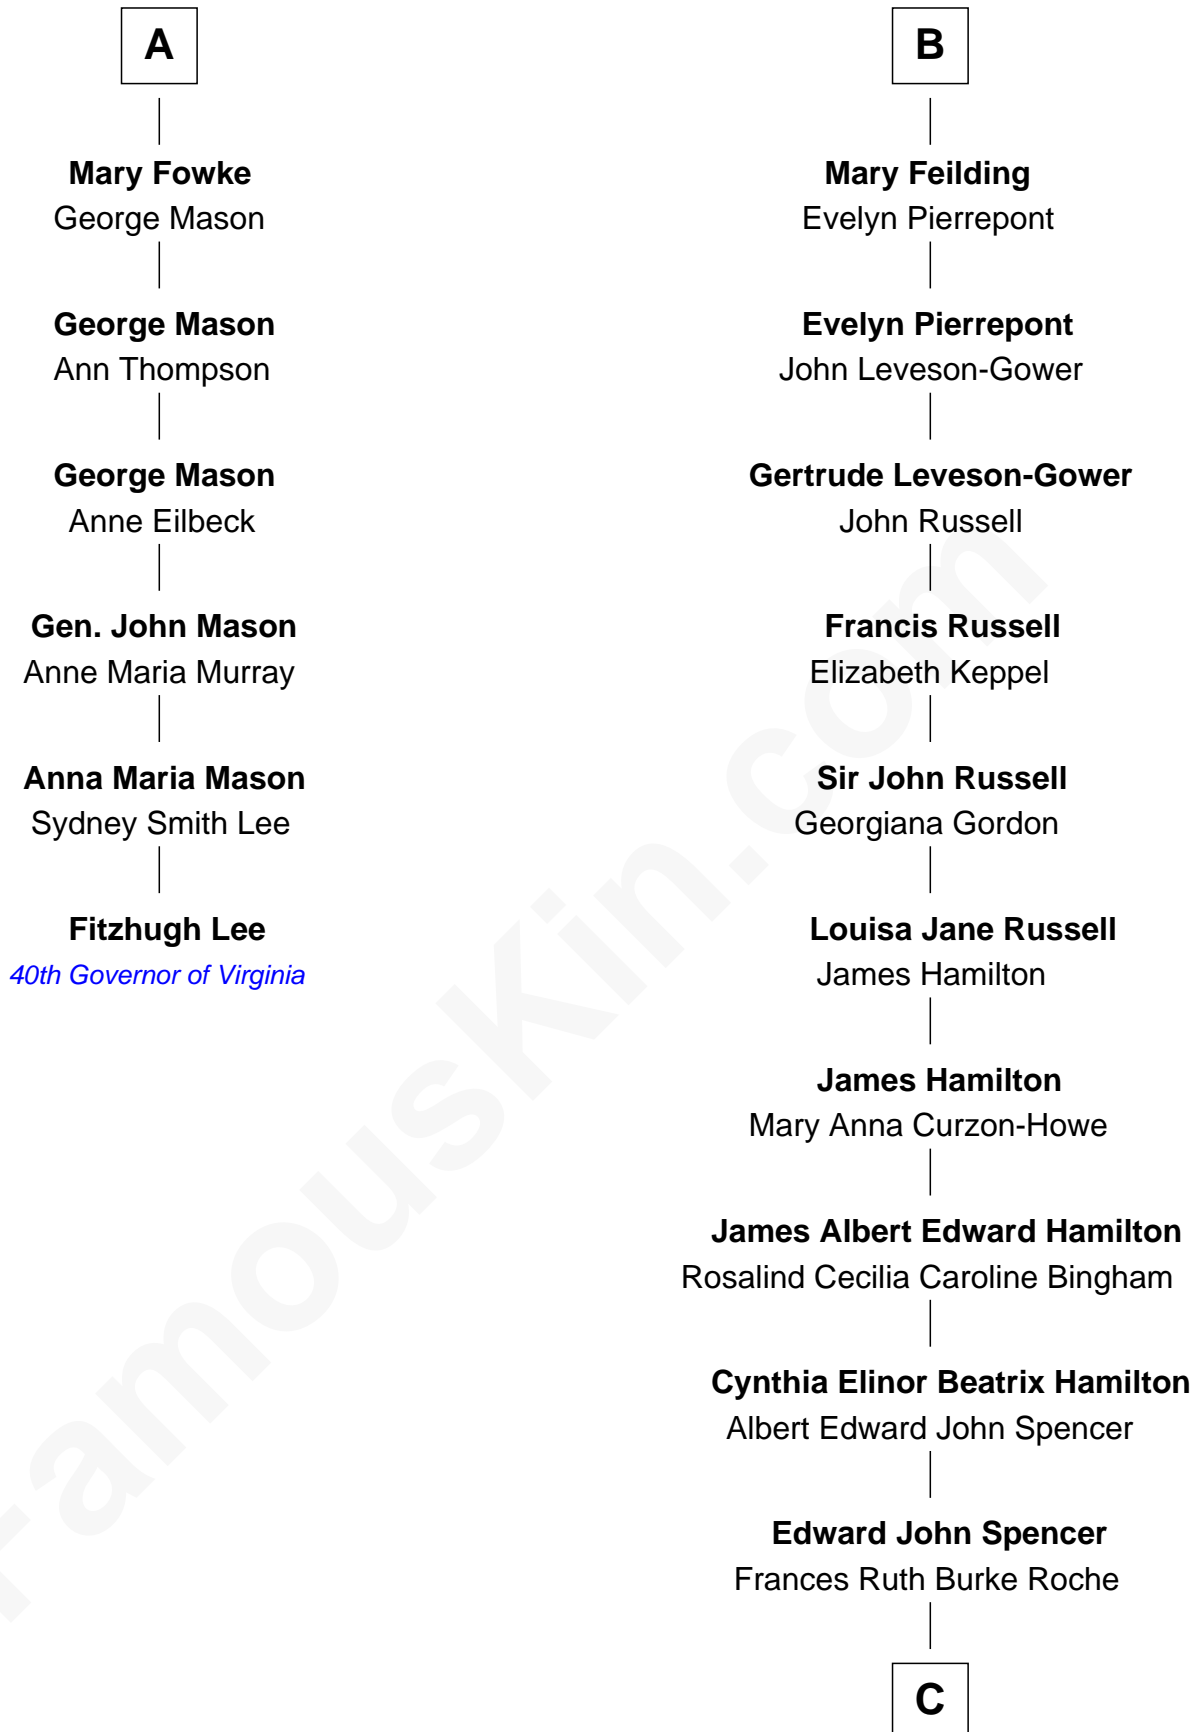

# FamousKin.com Relationship Chart of

**Fitzhugh Lee**

*40th Governor of Virginia*

12th cousin 6 times removed of

**Prince Harry**

*Duke of Sussex*

**John Aston**  
Elizabeth Delves

**Margaret Aston**  
John Kinnersley

**Isabel Kinnersley**  
John Bradshaw

**Anne Bradshaw**  
John Fowke

**Francis Fowke**  
Jane Raynsford

**John Fowke**  
Dorothy Cupper

**Roger Fowke**  
Mary Bayley

**Col. Gerard Fowke**  
Anne Thorowgood

**A**

**Sir John Aston**  
Joan Lyttleton

**Sir Edward Aston**  
Joan Bowles

**Sir Walter Aston**  
Elizabeth Leveson

**Elizabeth Aston**  
Basil Feilding

**William Feilding**  
Susan Villiers

**George Feilding**  
Bridget Stanhope

**William Feilding**  
Mary King

**B**

**C**

**Princess Diana Frances Spencer**  
Charles III, King of the United Kingdom

**Prince Harry**  
*Duke of Sussex*

FamousKin.com