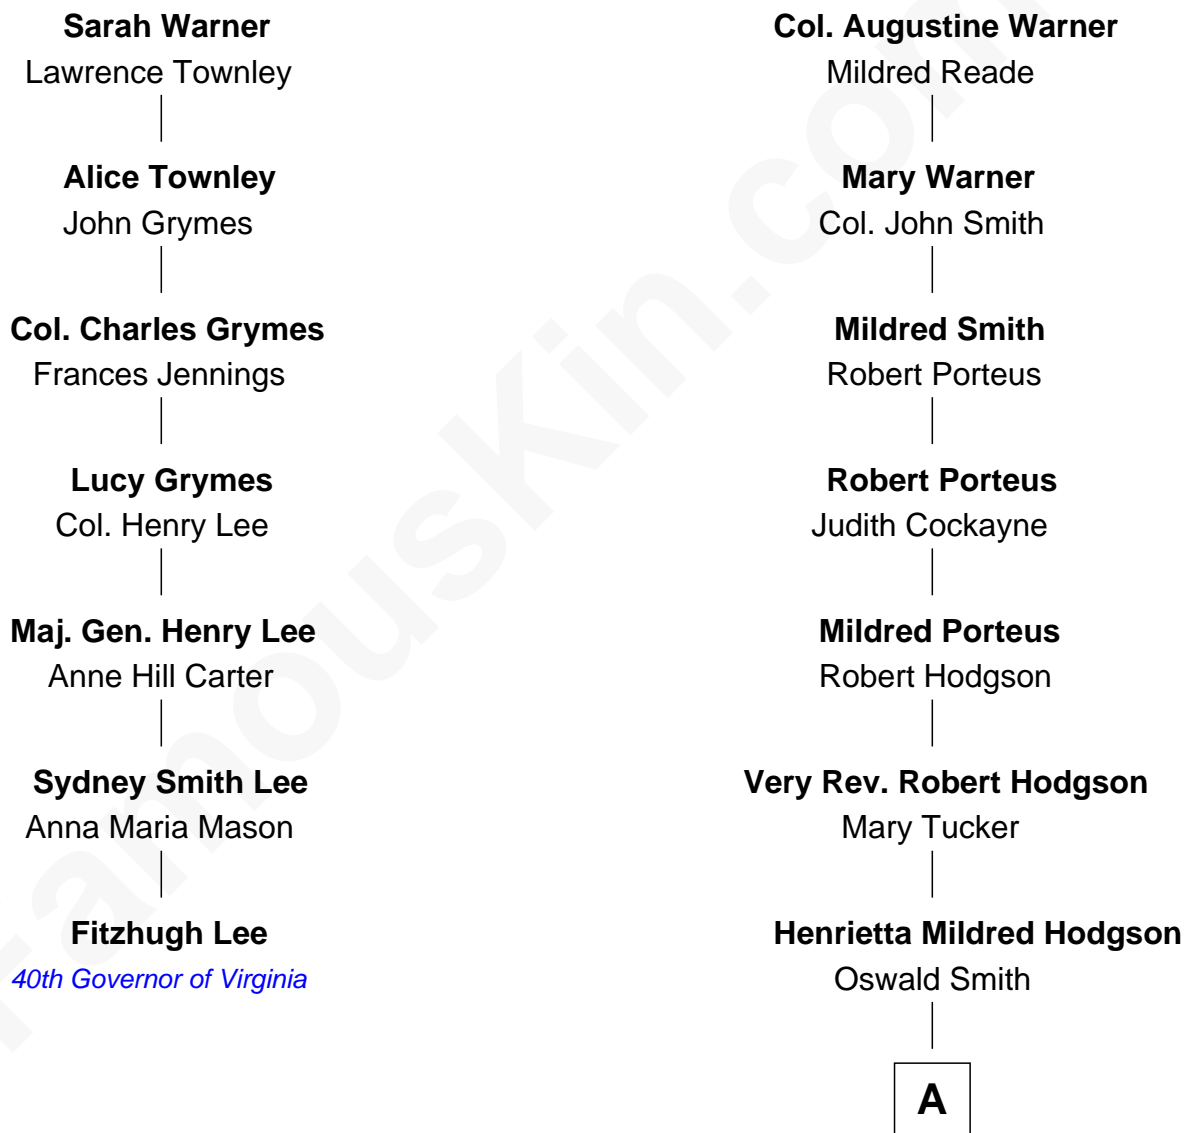

FamousKin.com

Relationship Chart of

Fitzhugh Lee

40th Governor of Virginia

6th cousin 6 times removed of

Prince Harry

Duke of Sussex

Augustine Warner

Mary Townley

A

Frances Dora Smith

Claude Bowes-Lyon

Claude George Bowes-Lyon

Cecilia Nina Cavendish-Bentinck

Elizabeth Bowes-Lyon

George VI, King of the United Kingdom

Elizabeth II, Queen of the United Kingdom

Prince Philip of Edinburgh

Charles III, King of the United Kingdom

Princess Diana Frances Spencer

Prince Harry

Duke of Sussex

FamousKin.com