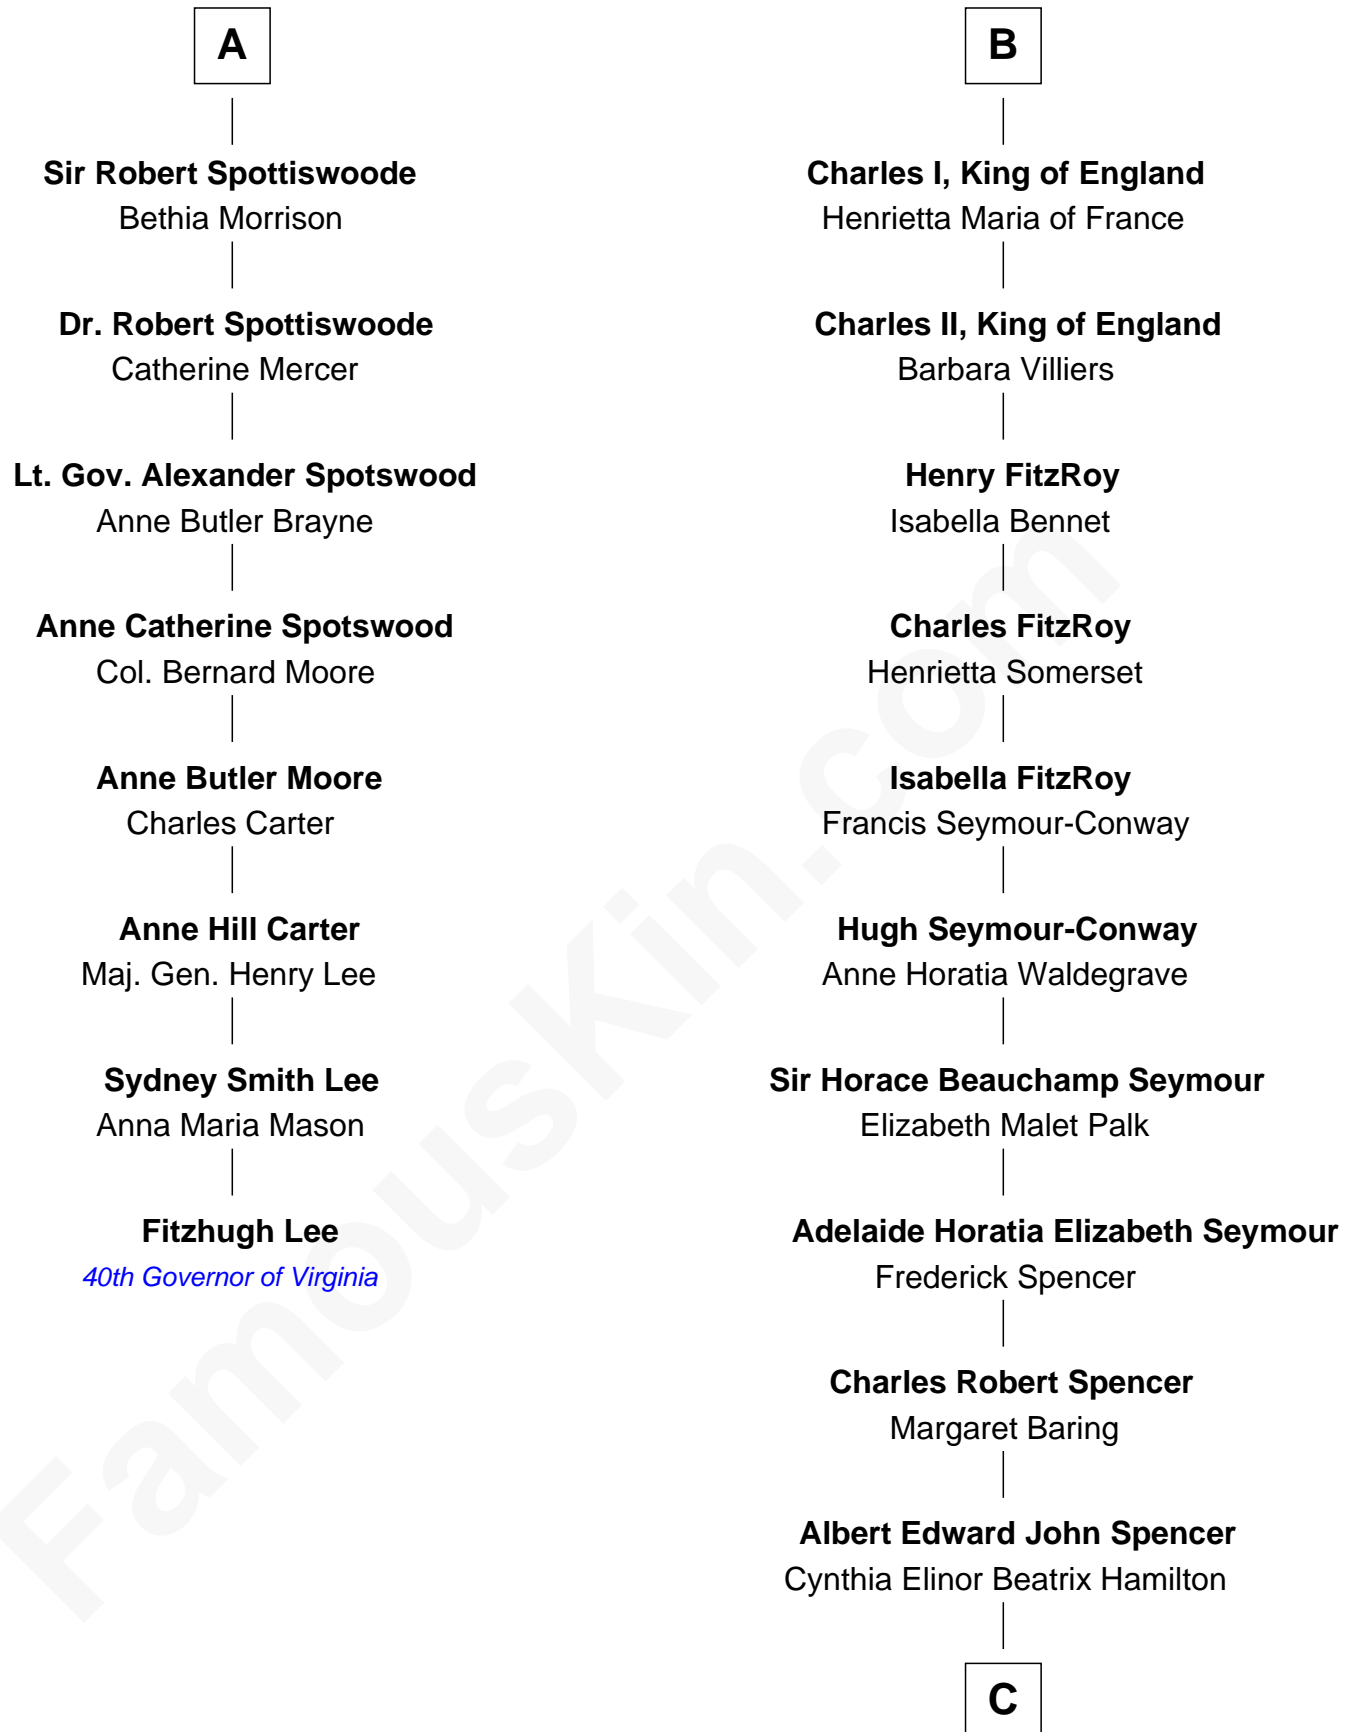

## Relationship Chart of

### Fitzhugh Lee

40th Governor of Virginia

14th cousin 5 times removed of

**Prince Harry**

Duke of Sussex

**Robert III, King of Scotland**

Anabella Drummond

**C**

**Edward John Spencer**  
Frances Ruth Burke Roche

**Princess Diana Frances Spencer**  
Charles III, King of the United Kingdom

**Prince Harry**  
*Duke of Sussex*

FamousKin.com