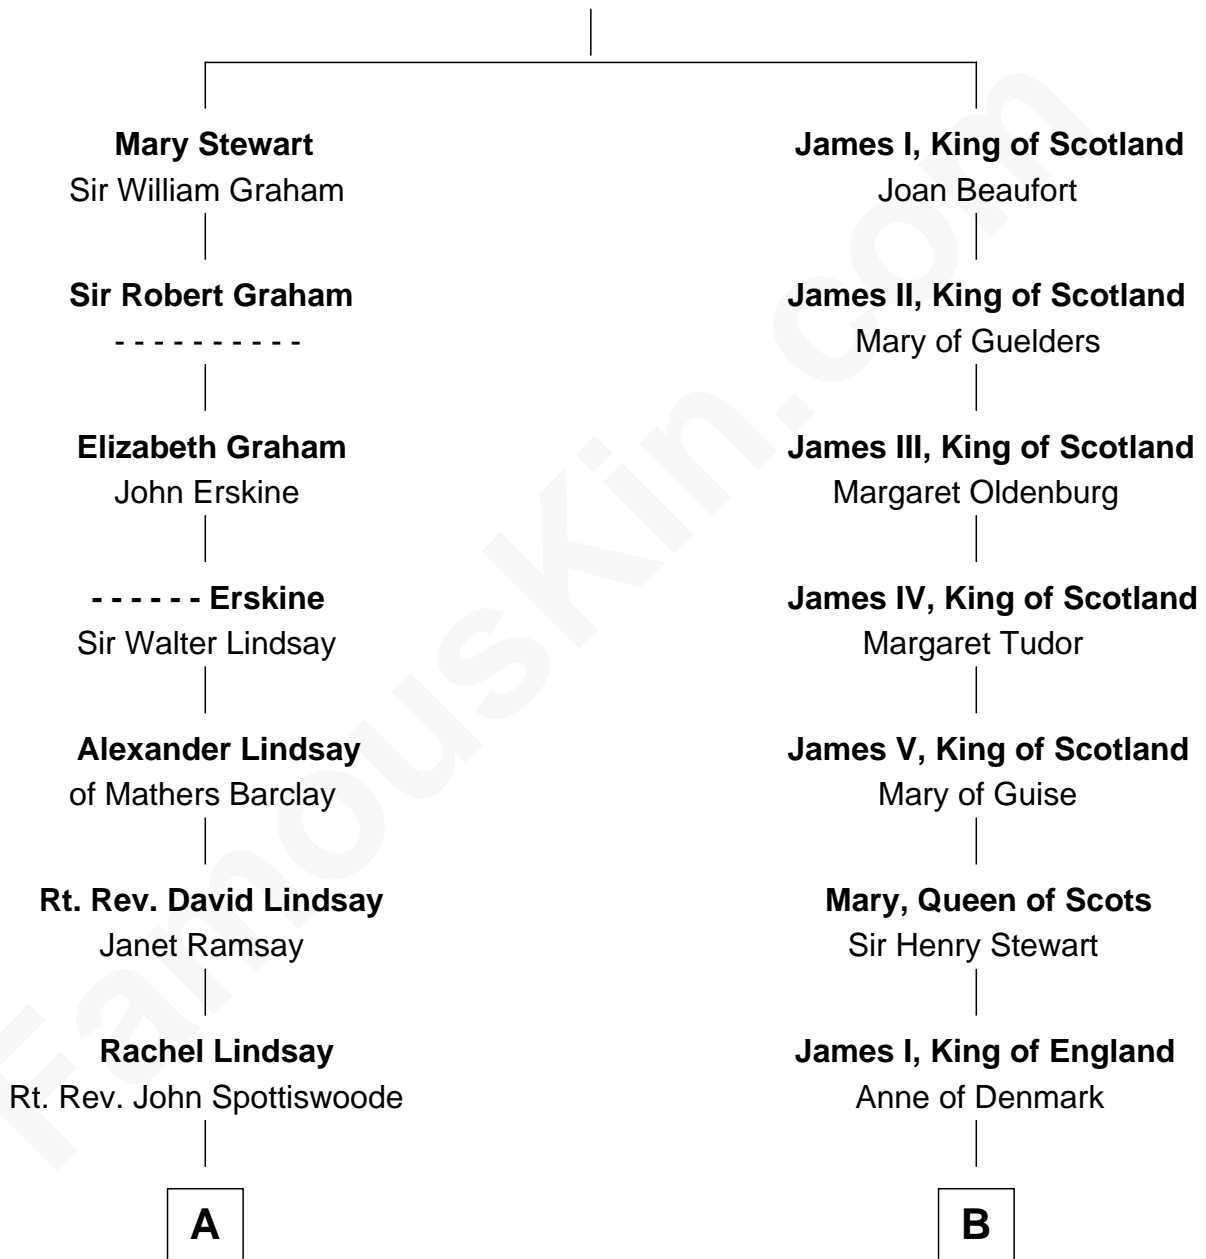

## Relationship Chart of

### Fitzhugh Lee

40th Governor of Virginia

14th cousin 5 times removed of

**Prince Harry**

Duke of Sussex

**Robert III, King of Scotland**

Anabella Drummond

**C**

**Edward John Spencer**  
Frances Ruth Burke Roche

**Princess Diana Frances Spencer**  
Charles III, King of the United Kingdom

**Prince Harry**  
*Duke of Sussex*

FamousKin.com