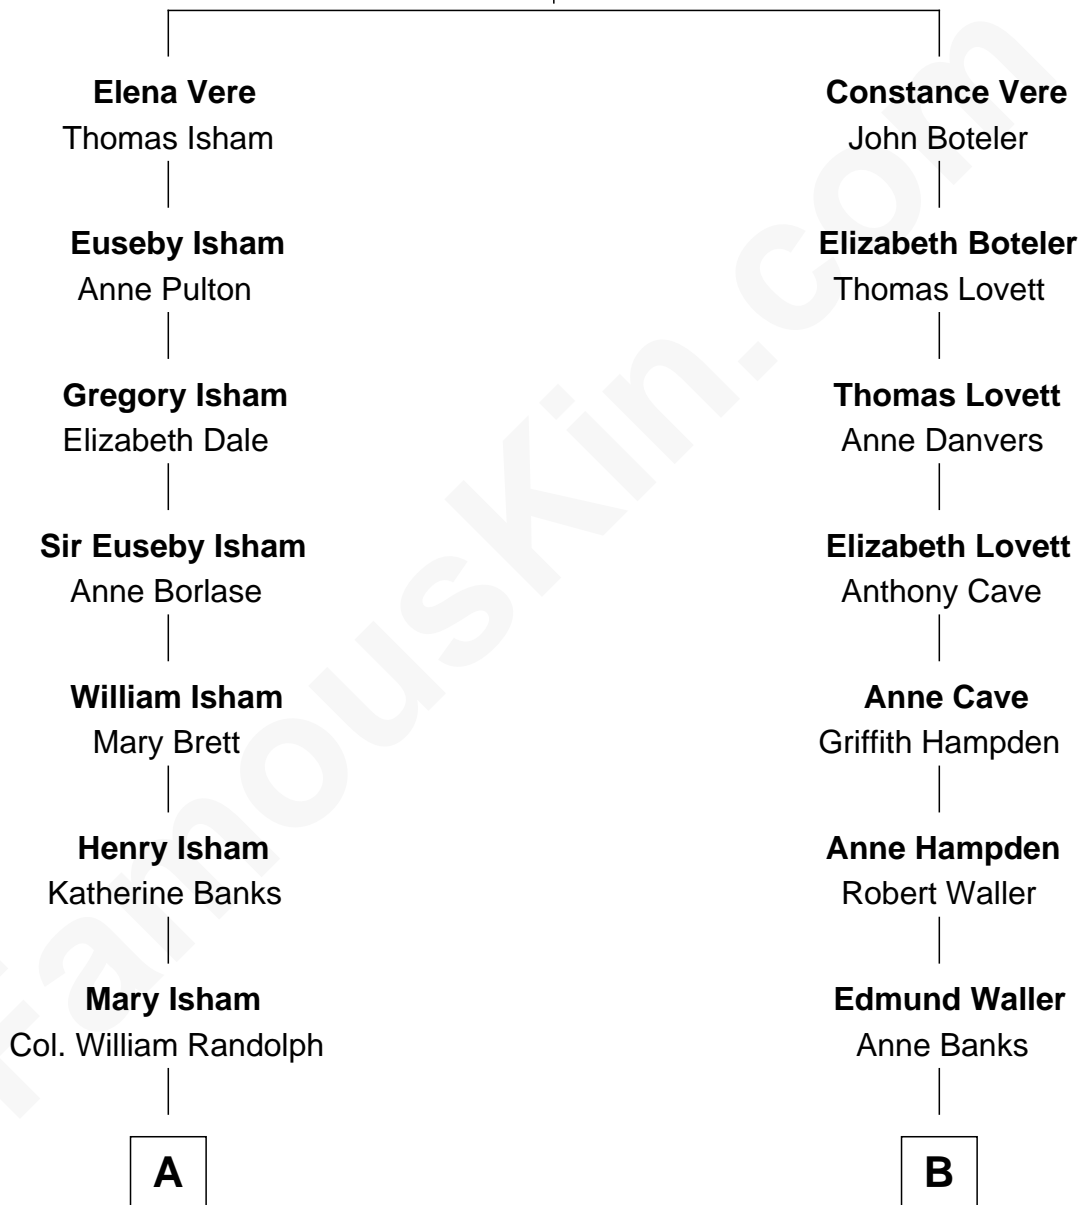

FamousKin.com

Relationship Chart of

Fitzhugh Lee

40th Governor of Virginia

12th cousin 7 times removed of

Prince Harry
Duke of Sussex

Richard Vere
Isabel Green

C

Edward John Spencer
Frances Ruth Burke Roche

Princess Diana Frances Spencer
Charles III, King of the United Kingdom

Prince Harry
Duke of Sussex

FamousKin.com