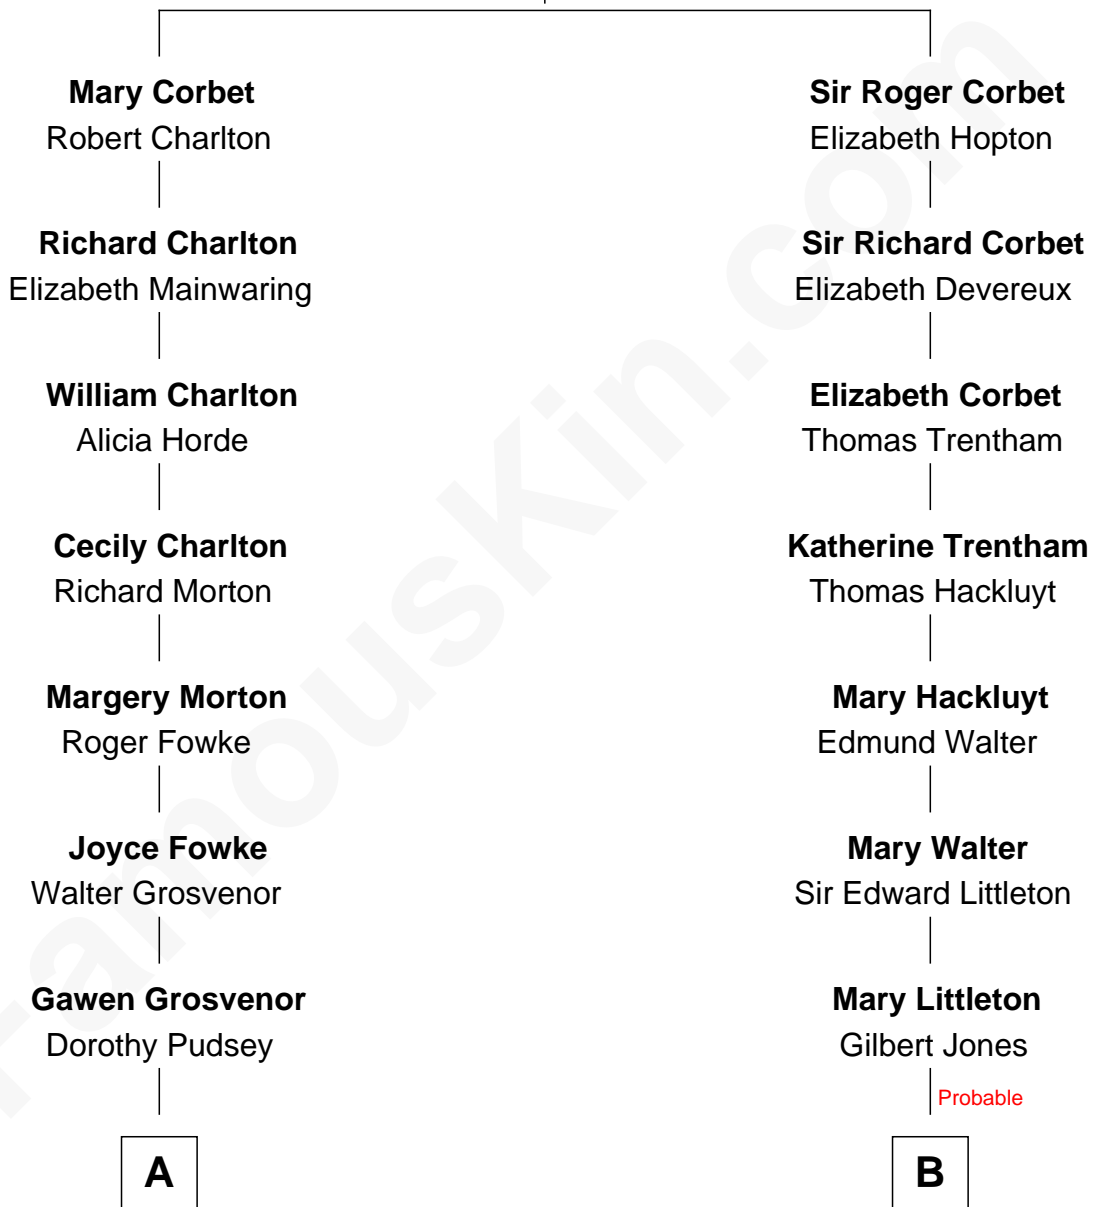

Sir Robert Corbet

Margaret - - - - -