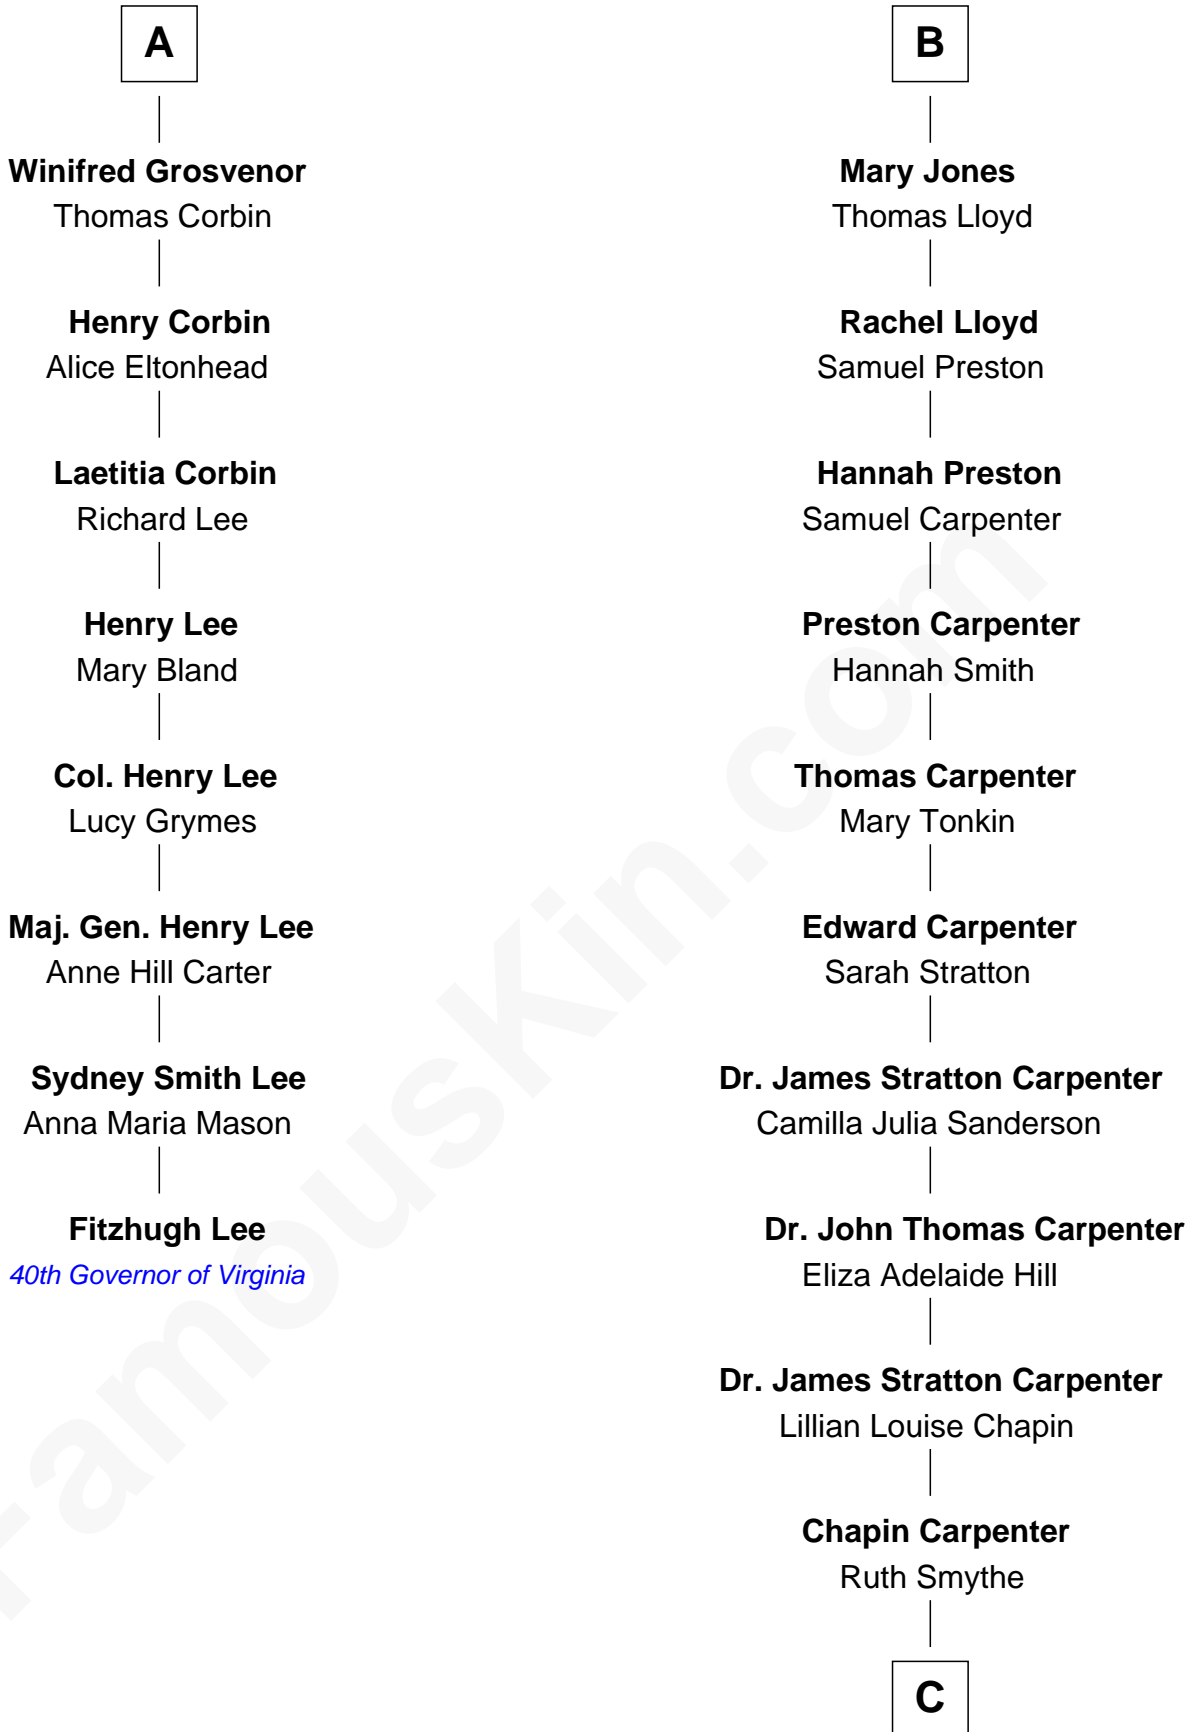

FamousKin.com

Relationship Chart of

Fitzhugh Lee

40th Governor of Virginia

14th cousin 4 times removed of

Mary Chapin Carpenter

Singer and Songwriter

Sir Robert Corbet

Margaret - - - - -

C

Chapin Carpenter
Mary Bowie Robertson

Mary Chapin Carpenter
Singer and Songwriter

FamousKin.com