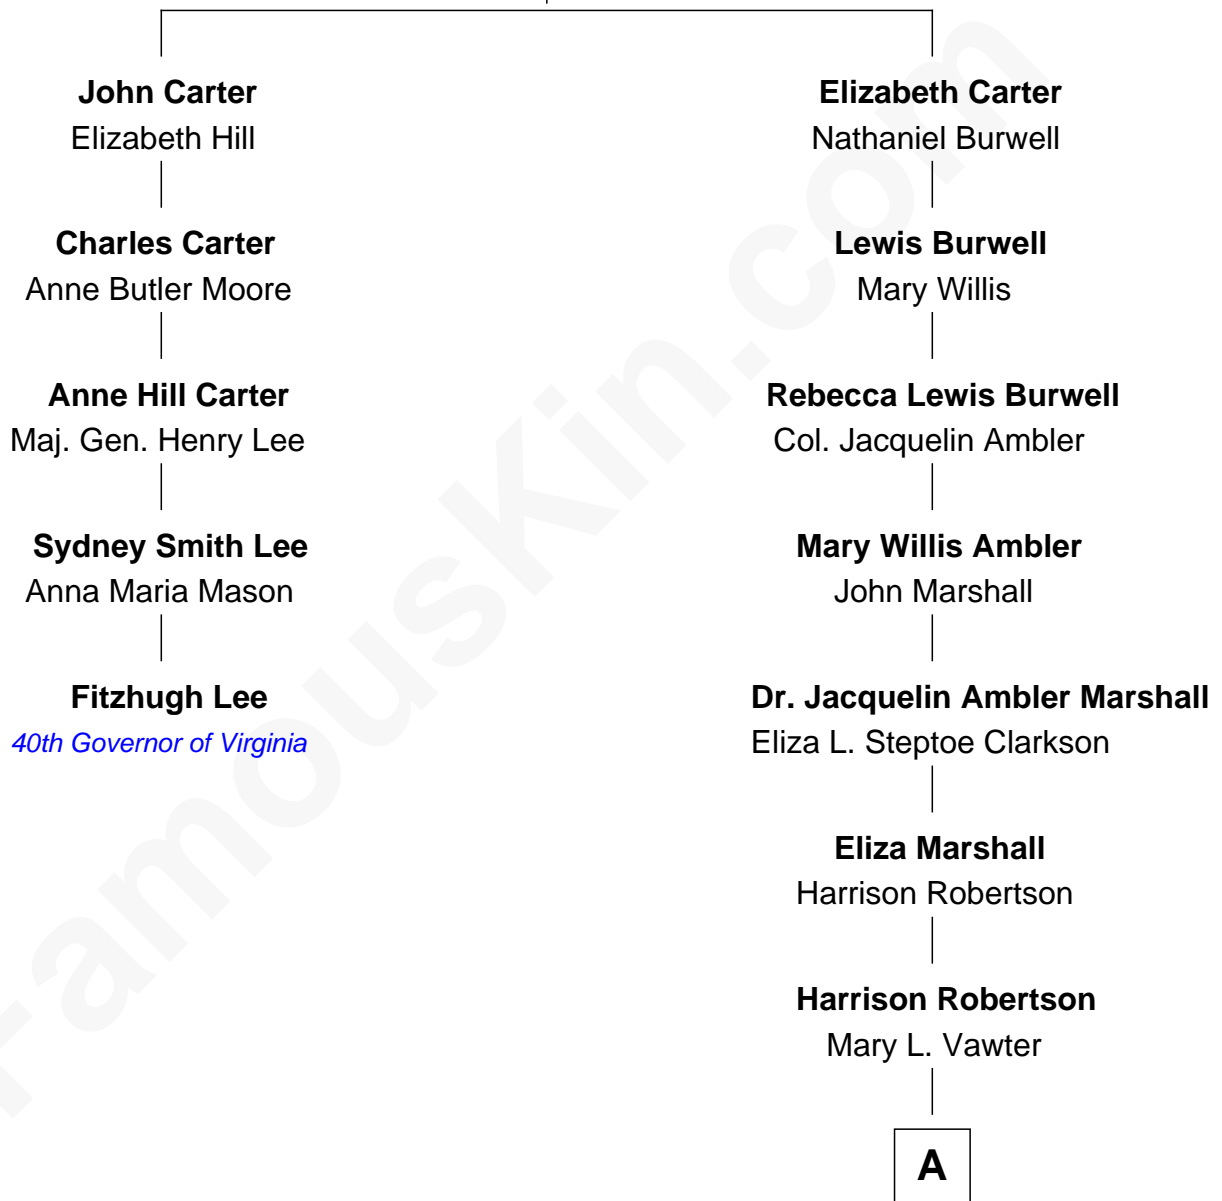

FamousKin.com

Relationship Chart of

Fitzhugh Lee

40th Governor of Virginia

4th cousin 5 times removed of

Mary Chapin Carpenter

Singer and Songwriter

Col. Robert Carter

Judith Armistead

A

—
Harrison Marshall Robertson

Mary MacKenzie

—
Mary Bowie Robertson

Chapin Carpenter

—
Mary Chapin Carpenter

Singer and Songwriter