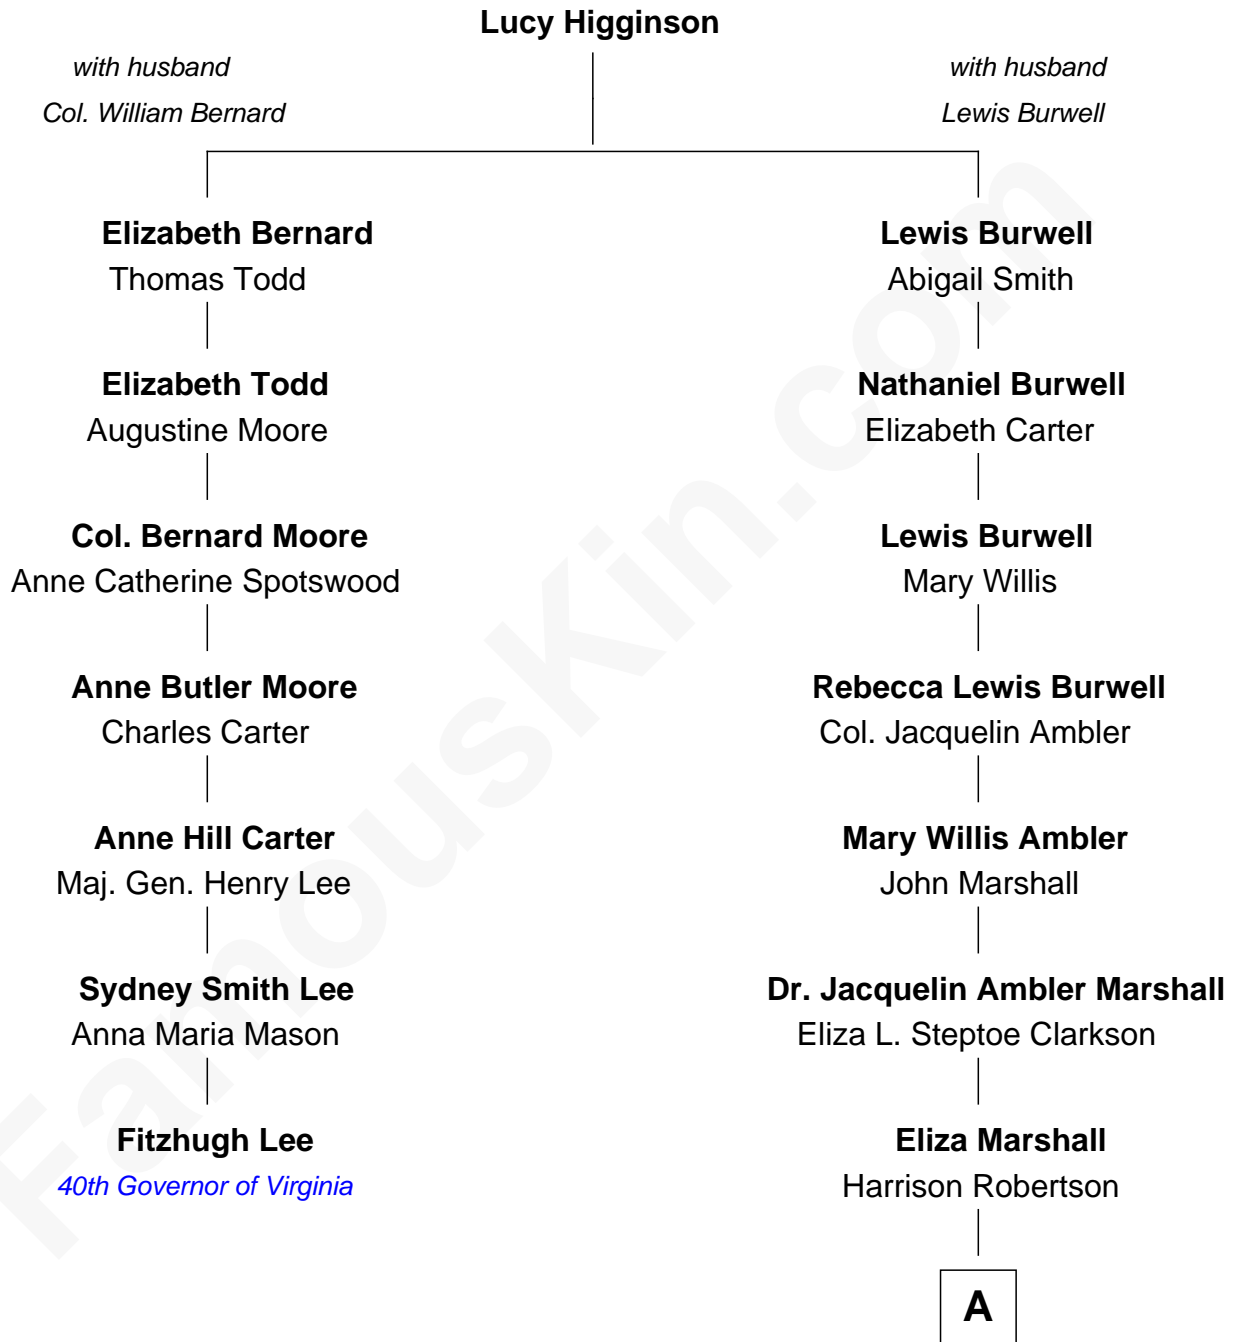

FamousKin.com

Relationship Chart of

Fitzhugh Lee

40th Governor of Virginia

6th cousin 4 times removed of

Mary Chapin Carpenter

Singer and Songwriter