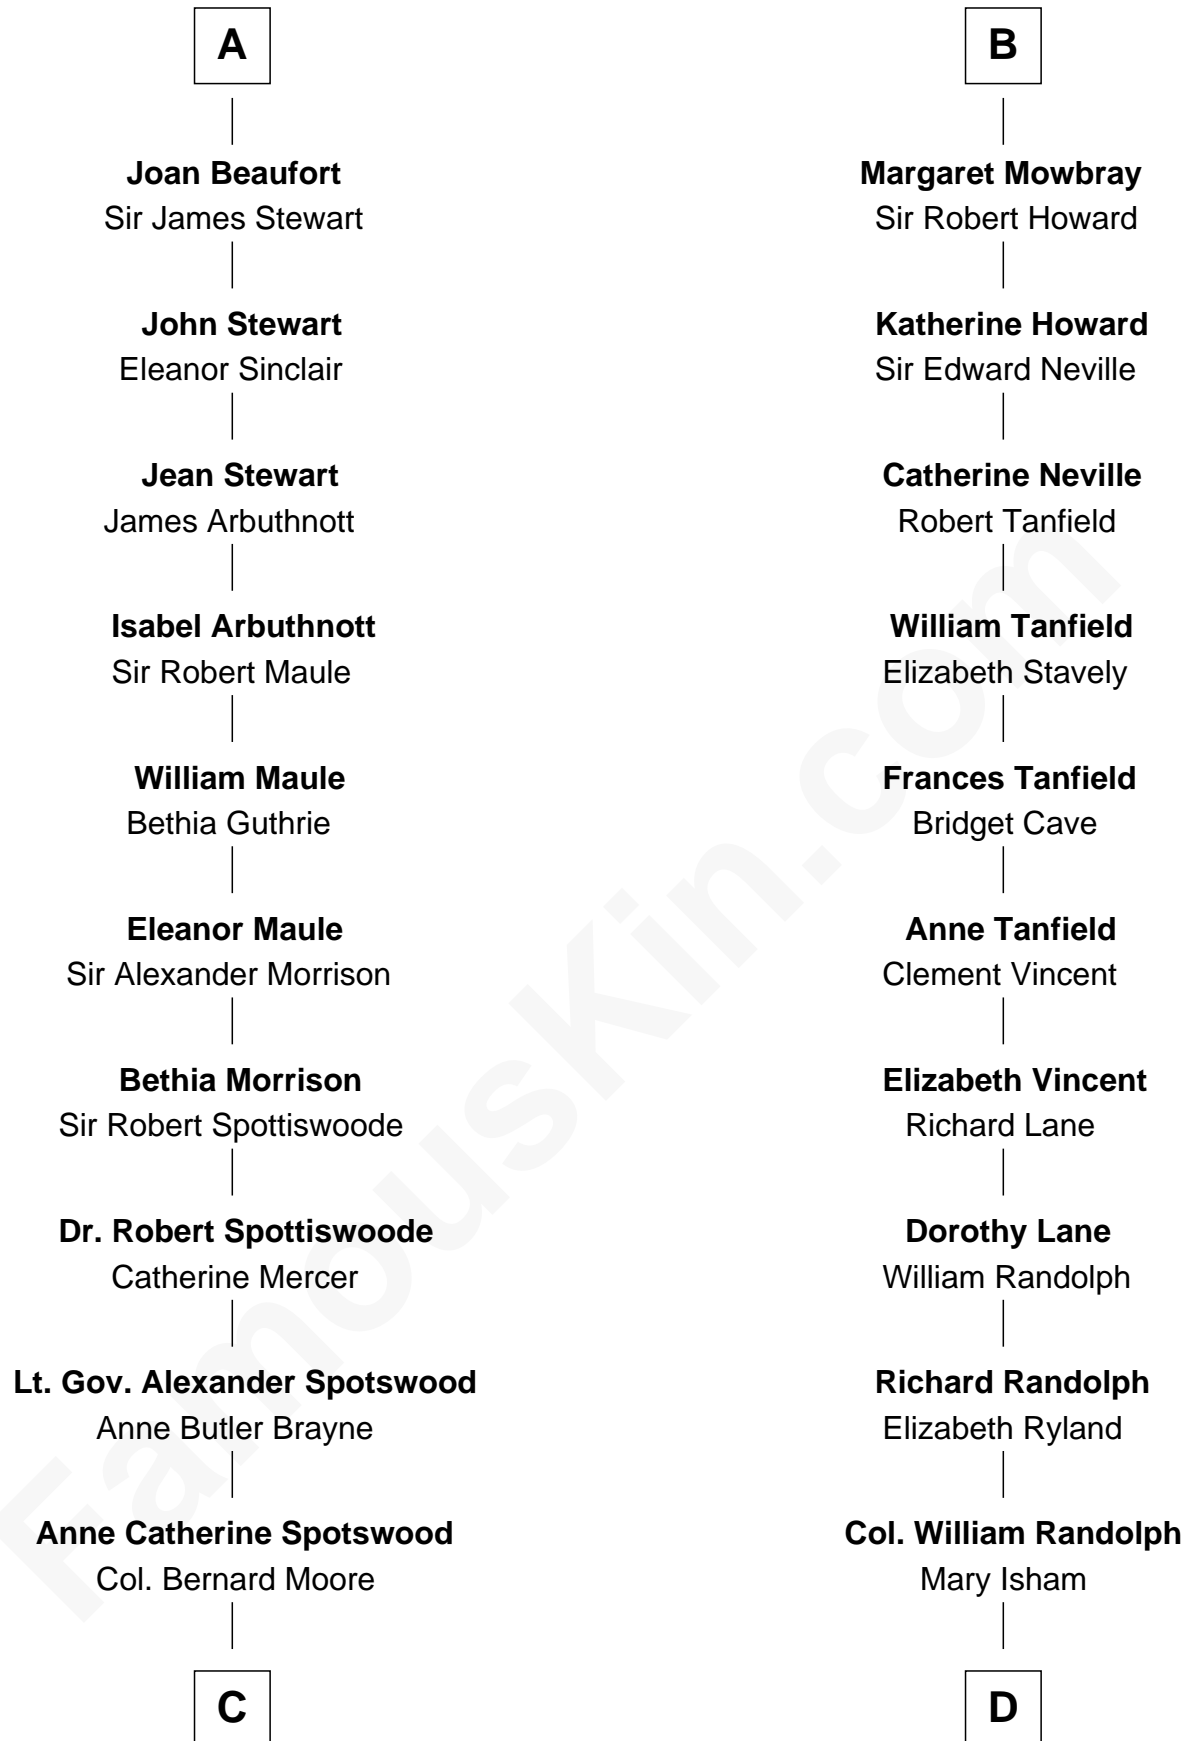

# FamousKin.com Relationship Chart of

**Fitzhugh Lee**

*40th Governor of Virginia*

20th cousin of

**John Marshall**

*4th Chief Justice of the U.S. Supreme Court*

**Hugh IV, Duke of Burgundy**

Yolanda of Dreux

**Adelaide of Burgundy**  
Henry III, Duke of Brabant

**Maria of Brabant**  
Philip III, King of France

**Margaret of France**  
Edward I, King of England

**Edmund of Woodstock**  
Margaret Wake

**Joan Plantagenet**  
Thomas Holand

**Sir Thomas de Holand**  
Alice Fitzalan

**Margaret de Holand**  
Sir John Beaufort

**A**

**Adelaide of Burgundy**  
Henry III, Duke of Brabant

**Maria of Brabant**  
Philip III, King of France

**Margaret of France**  
Edward I, King of England

**Thomas of Brotherton**  
Alice de Hales

**Margaret Plantagenet**  
John de Segrave

**Elizabeth de Segrave**  
John de Mowbray

**Sir Thomas Mowbray**  
Elizabeth Fitzalan

**B**

**C**

**Anne Butler Moore**

Charles Carter