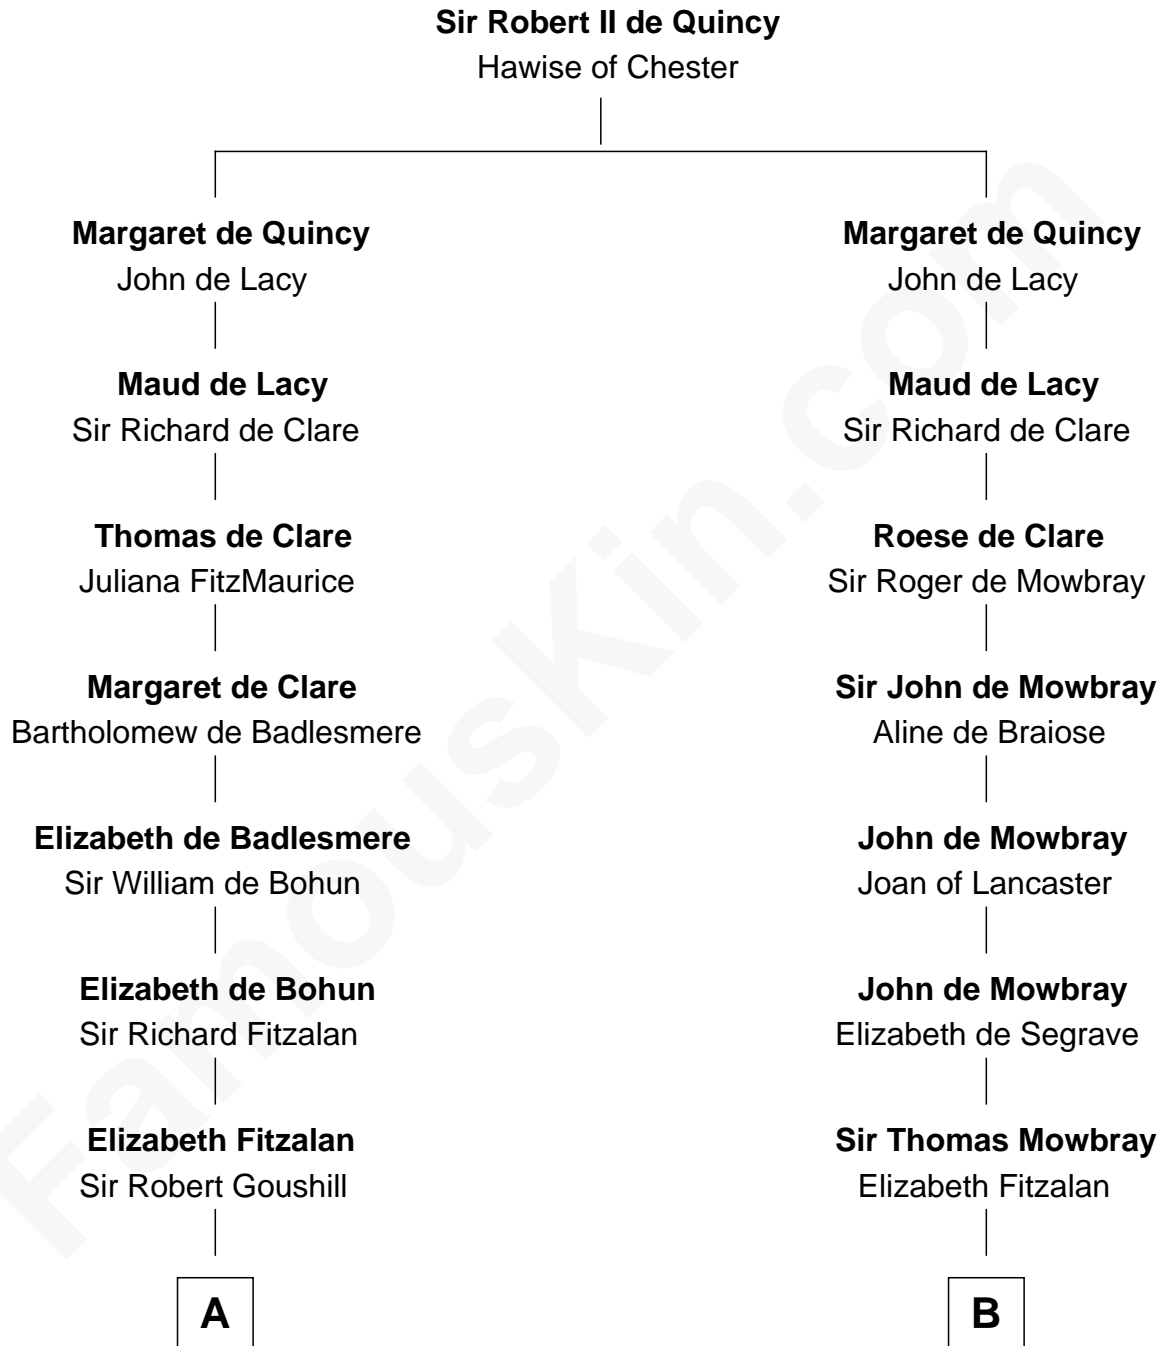

# FamousKin.com Relationship Chart of

**Fitzhugh Lee**

*40th Governor of Virginia*

20th cousin of

**John Marshall**

*4th Chief Justice of the U.S. Supreme Court*

**C**

**Col. Henry Lee**

Lucy Grymes

**Maj. Gen. Henry Lee**

Anne Hill Carter

**Sydney Smith Lee**

Anna Maria Mason

**Fitzhugh Lee**

*40th Governor of Virginia*

**D**

**Thomas Randolph**

----- Fleming

**Mary Isham Randolph**

Rev. James Keith

**Mary Randolph Keith**

Col. Thomas Marshall

**John Marshall**

*U.S. Supreme Court Chief Justice*