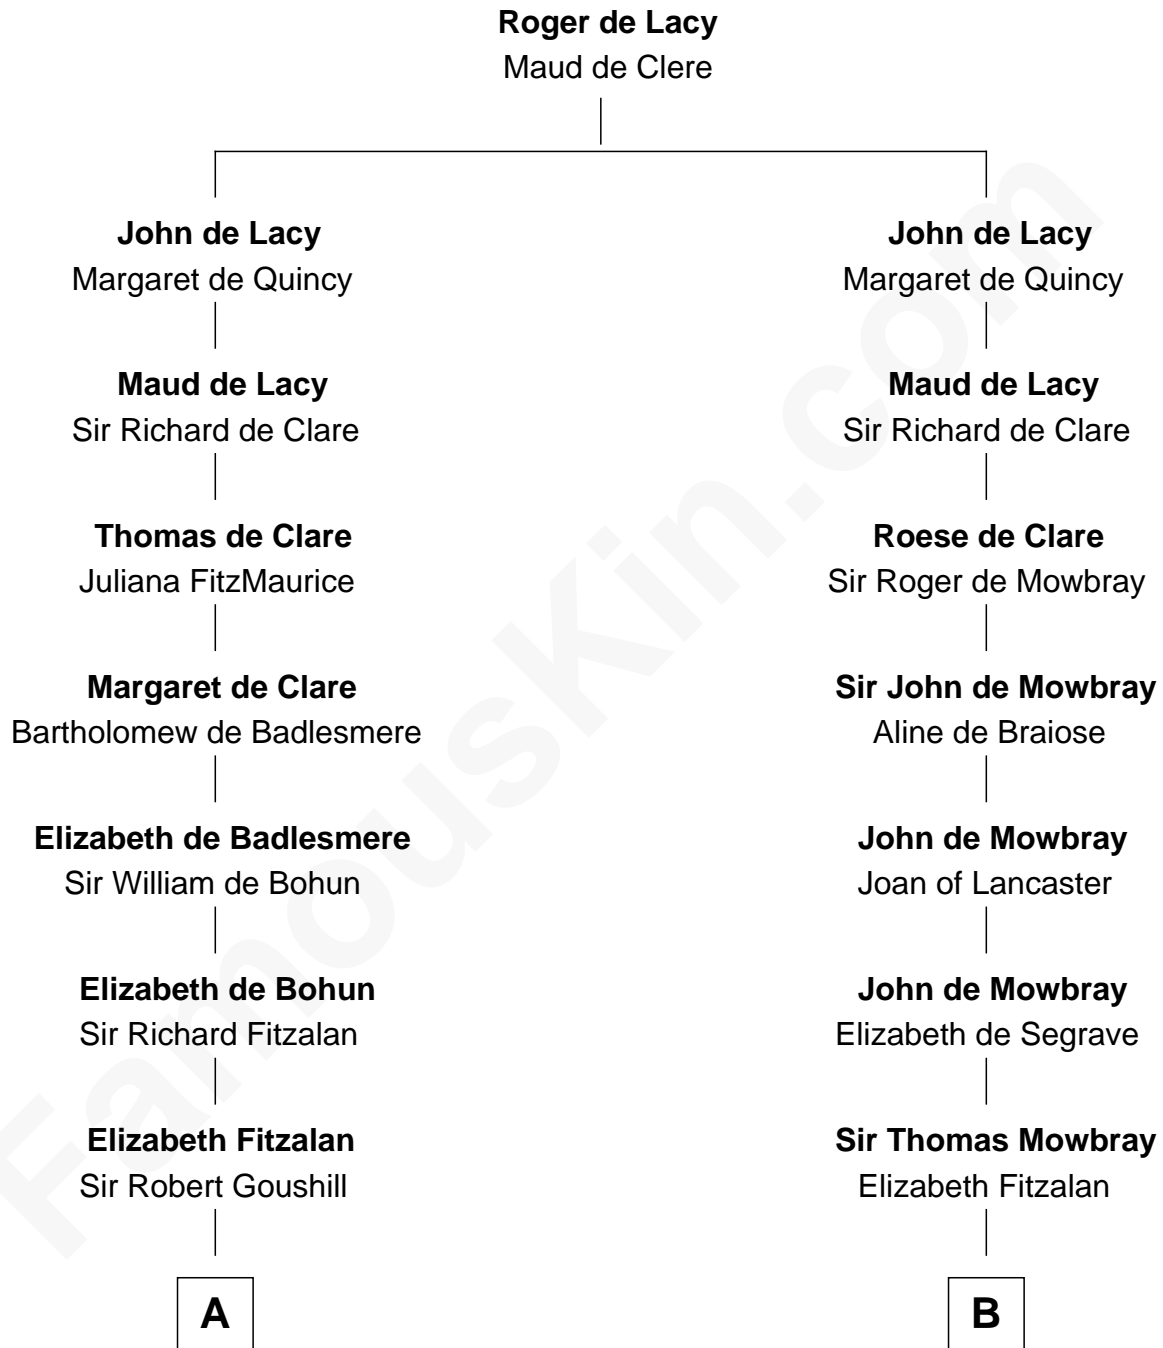

FamousKin.com Relationship Chart of

Fitzhugh Lee

40th Governor of Virginia

20th cousin of

John Marshall

4th Chief Justice of the U.S. Supreme Court

C

Col. Henry Lee

Lucy Grymes

Maj. Gen. Henry Lee

Anne Hill Carter

Sydney Smith Lee

Anna Maria Mason

Fitzhugh Lee

40th Governor of Virginia

D

Thomas Randolph

----- Fleming

Mary Isham Randolph

Rev. James Keith

Mary Randolph Keith

Col. Thomas Marshall

John Marshall

U.S. Supreme Court Chief Justice