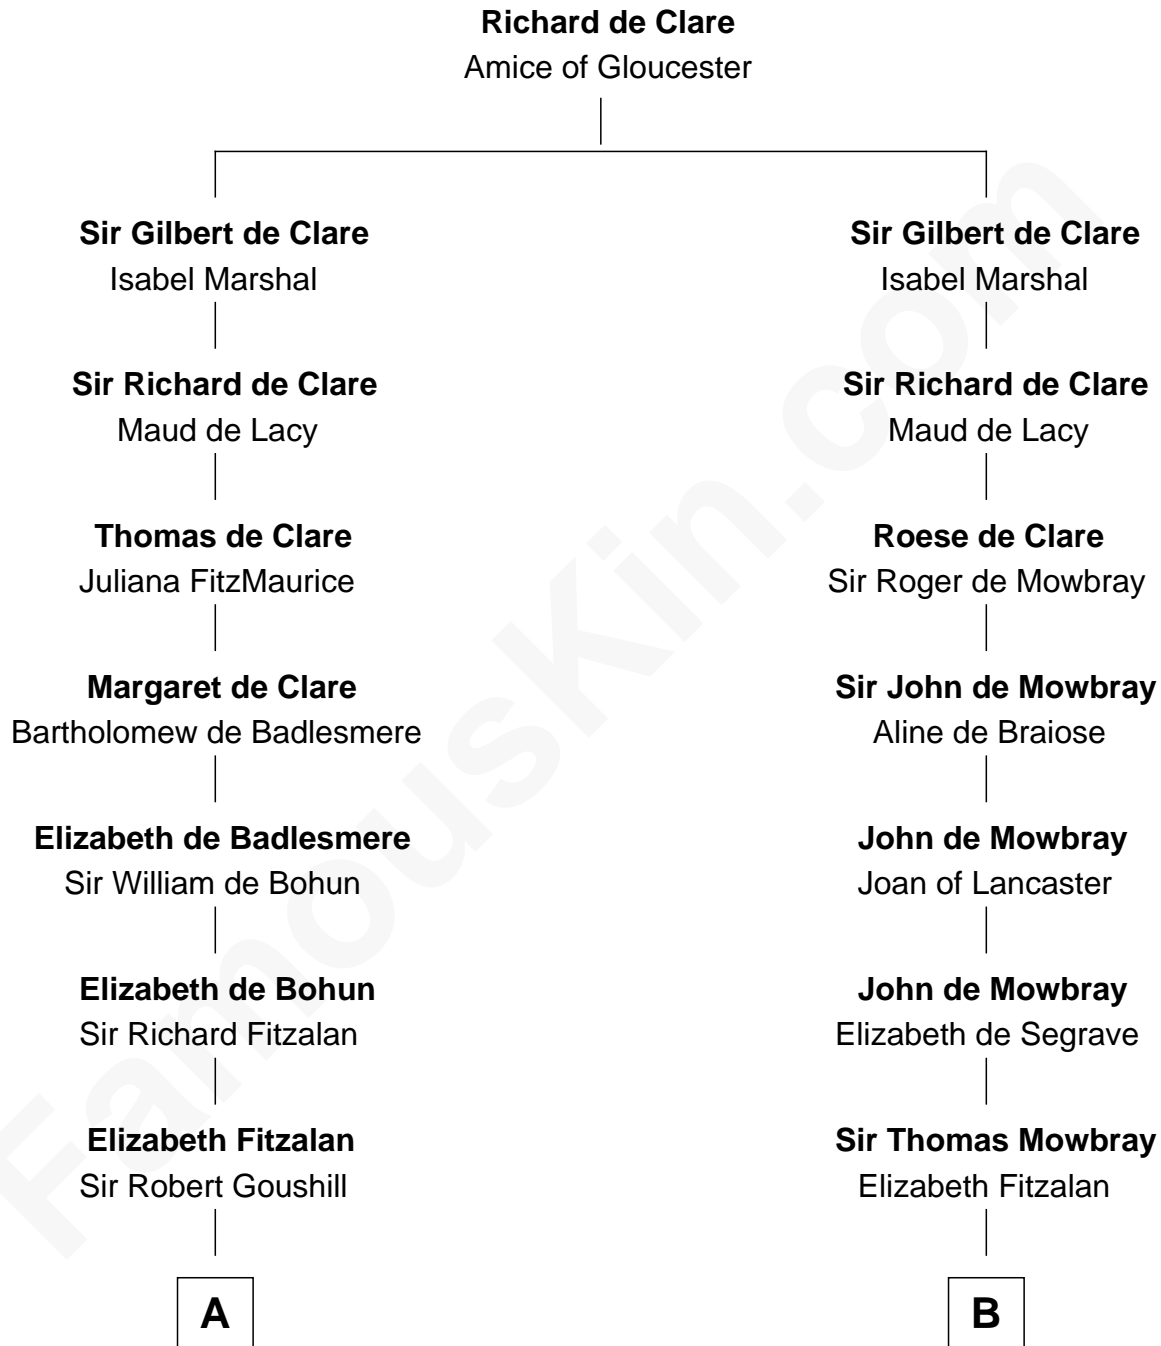

FamousKin.com Relationship Chart of

Fitzhugh Lee

40th Governor of Virginia

20th cousin of

John Marshall

4th Chief Justice of the U.S. Supreme Court

C

Col. Henry Lee

Lucy Grymes

Maj. Gen. Henry Lee

Anne Hill Carter

Sydney Smith Lee

Anna Maria Mason

Fitzhugh Lee

40th Governor of Virginia

D