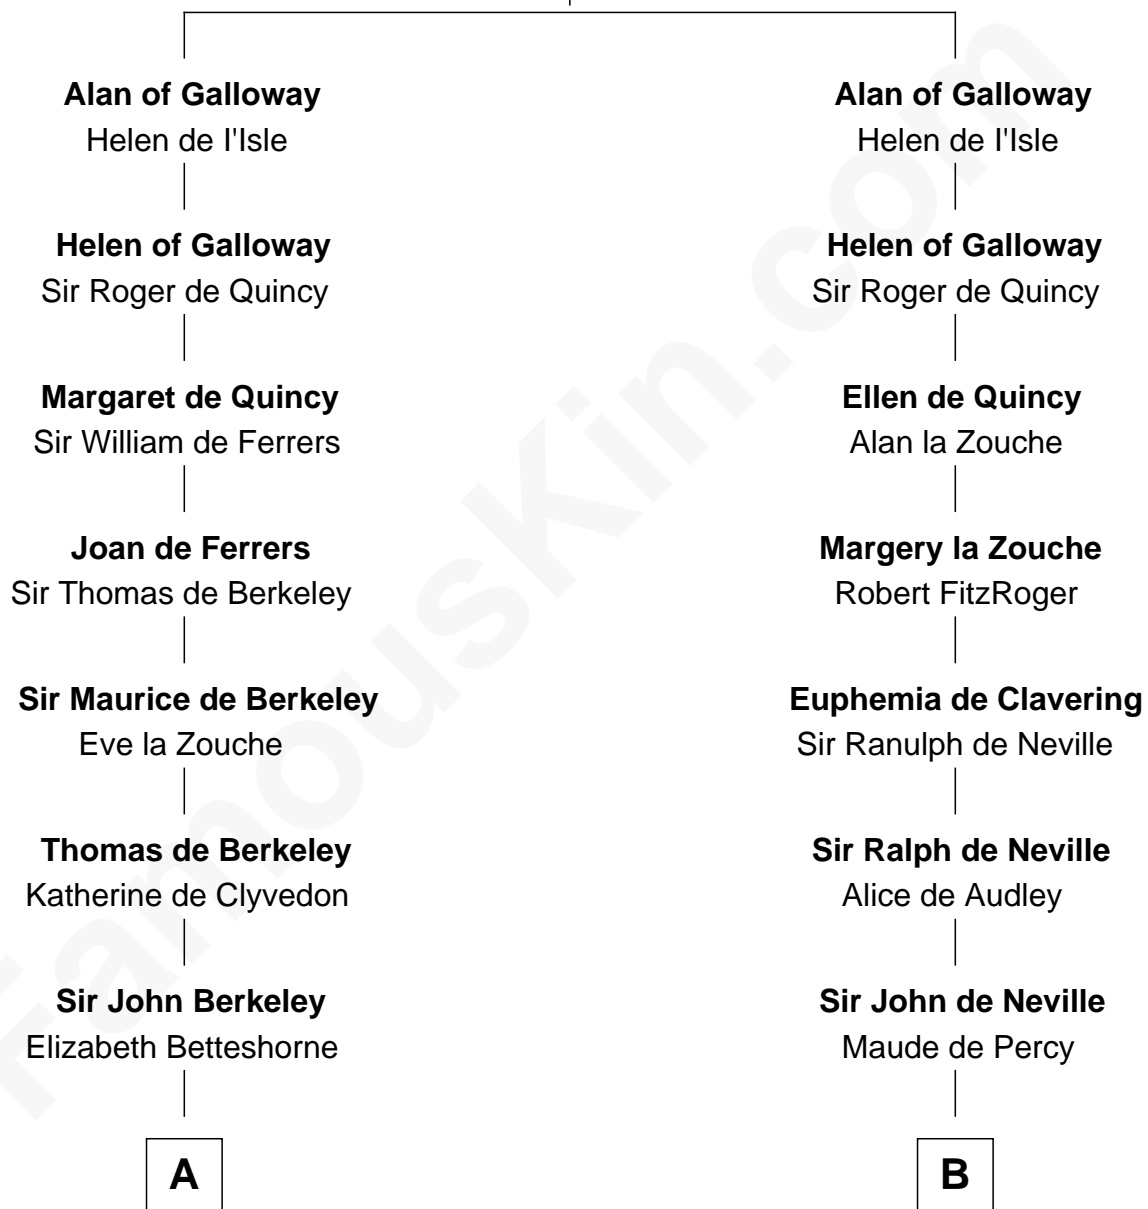

## Relationship Chart of

### Fitzhugh Lee

40th Governor of Virginia

20th cousin 1 time removed of

### John Marshall

4th Chief Justice of the U.S. Supreme Court

**Roland of Galloway**

Helena de Morville

**C**

**Ann Thompson**

George Mason

**George Mason**