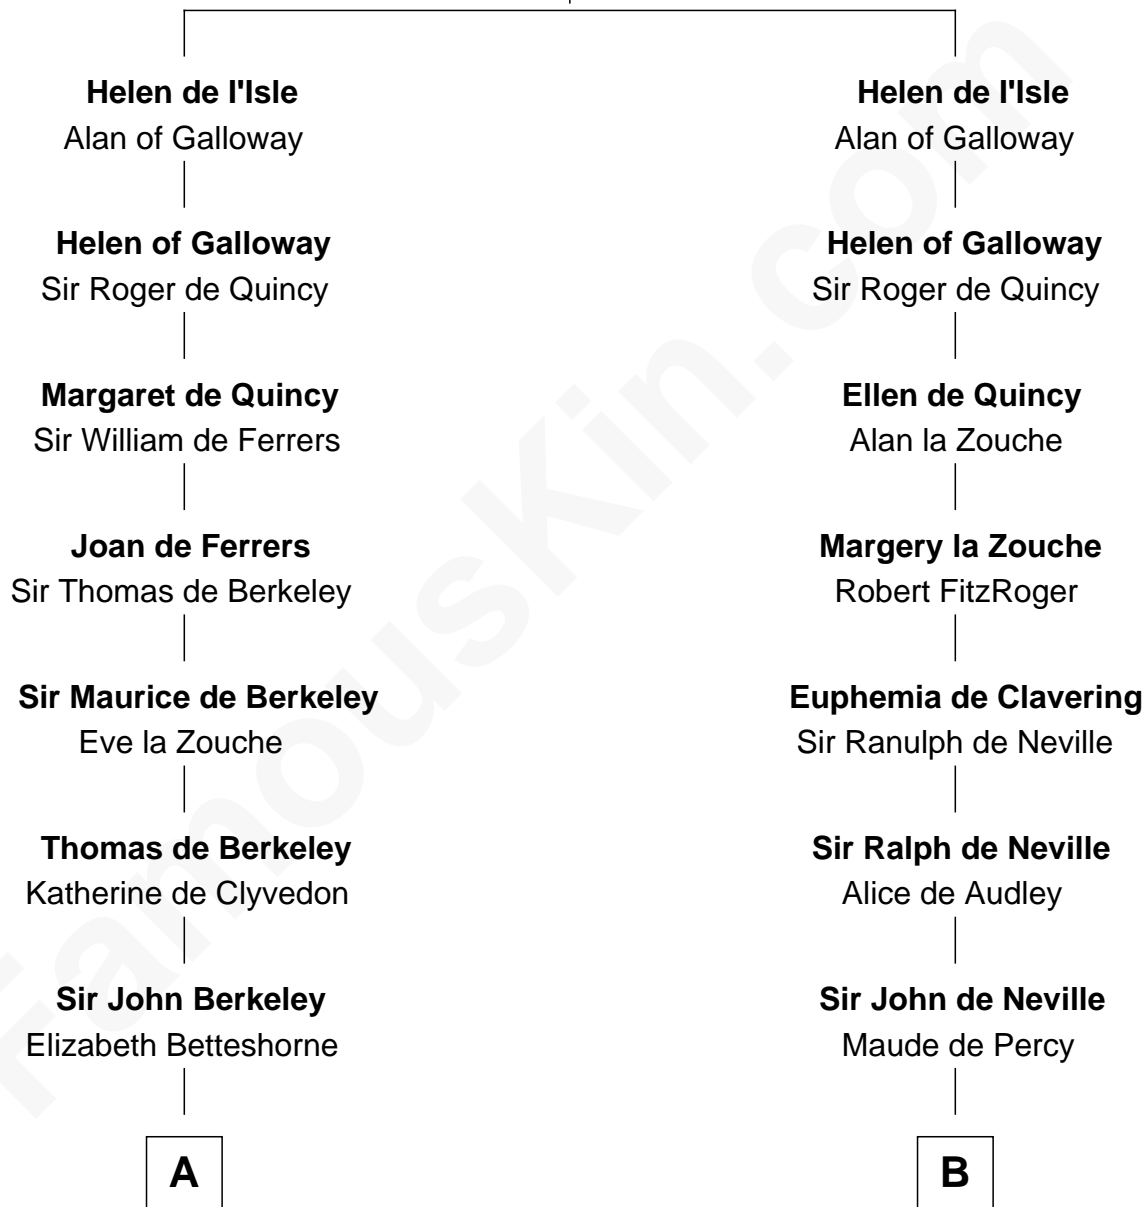

## Relationship Chart of

### Fitzhugh Lee

40th Governor of Virginia

20th cousin 1 time removed of

### John Marshall

4th Chief Justice of the U.S. Supreme Court

**Reginald de l'Isle**  
Fonia of Moray

**C**

**Ann Thompson**

George Mason

**George Mason**

Anne Eilbeck