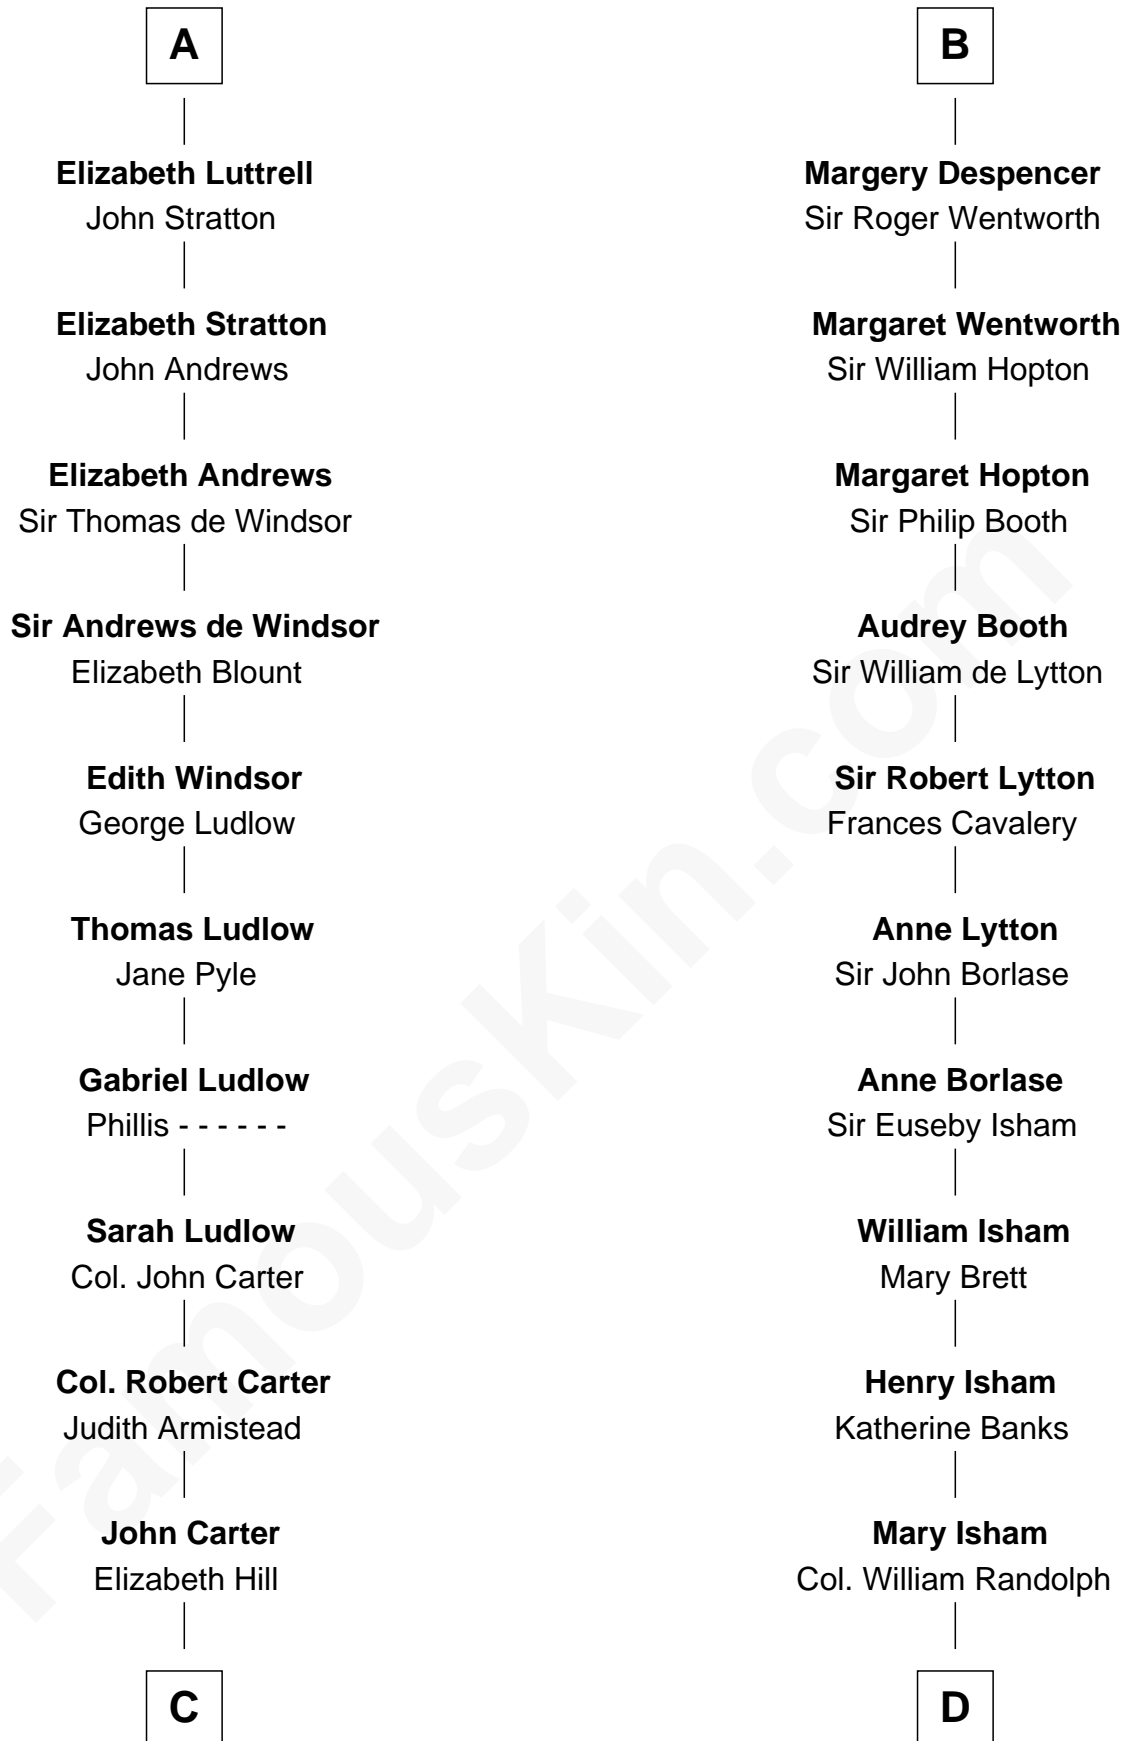

FamousKin.com Relationship Chart of

Fitzhugh Lee

40th Governor of Virginia

20th cousin of

John Marshall

4th Chief Justice of the U.S. Supreme Court

Thomas le Despencer

C

Charles Carter
Anne Butler Moore

Anne Hill Carter
Maj. Gen. Henry Lee

Sydney Smith Lee
Anna Maria Mason

Fitzhugh Lee
40th Governor of Virginia

D

Thomas Randolph
----- Fleming

Mary Isham Randolph
Rev. James Keith