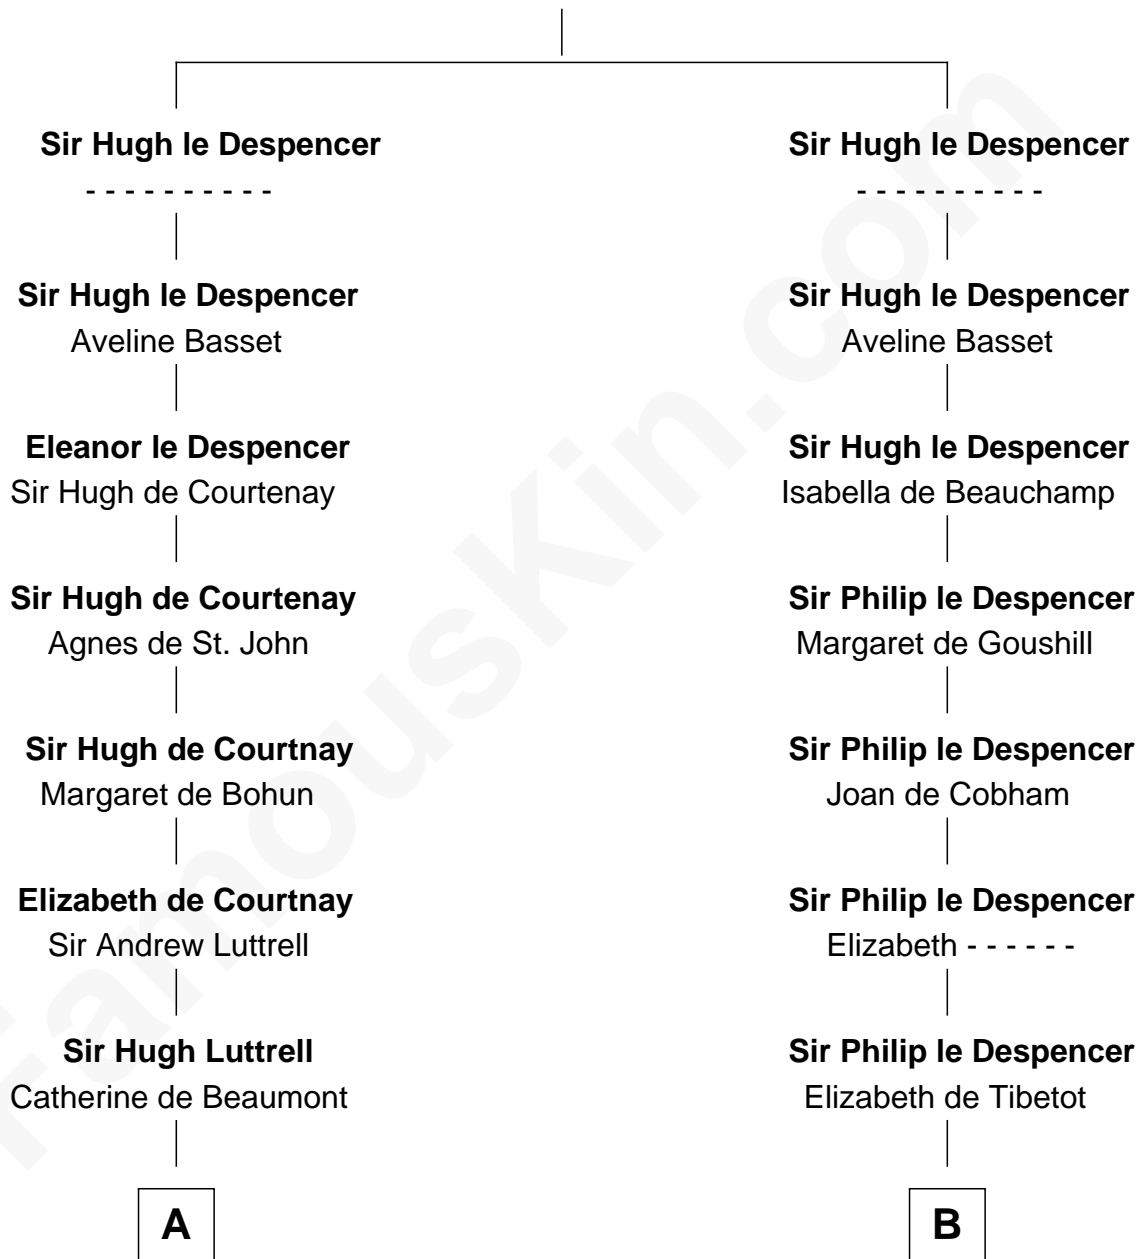

FamousKin.com Relationship Chart of

Fitzhugh Lee

40th Governor of Virginia

20th cousin of

John Marshall

4th Chief Justice of the U.S. Supreme Court

Thomas le Despencer

C

Charles Carter
Anne Butler Moore

Anne Hill Carter
Maj. Gen. Henry Lee

Sydney Smith Lee
Anna Maria Mason

Fitzhugh Lee
40th Governor of Virginia

D

Thomas Randolph
----- Fleming

Mary Isham Randolph
Rev. James Keith