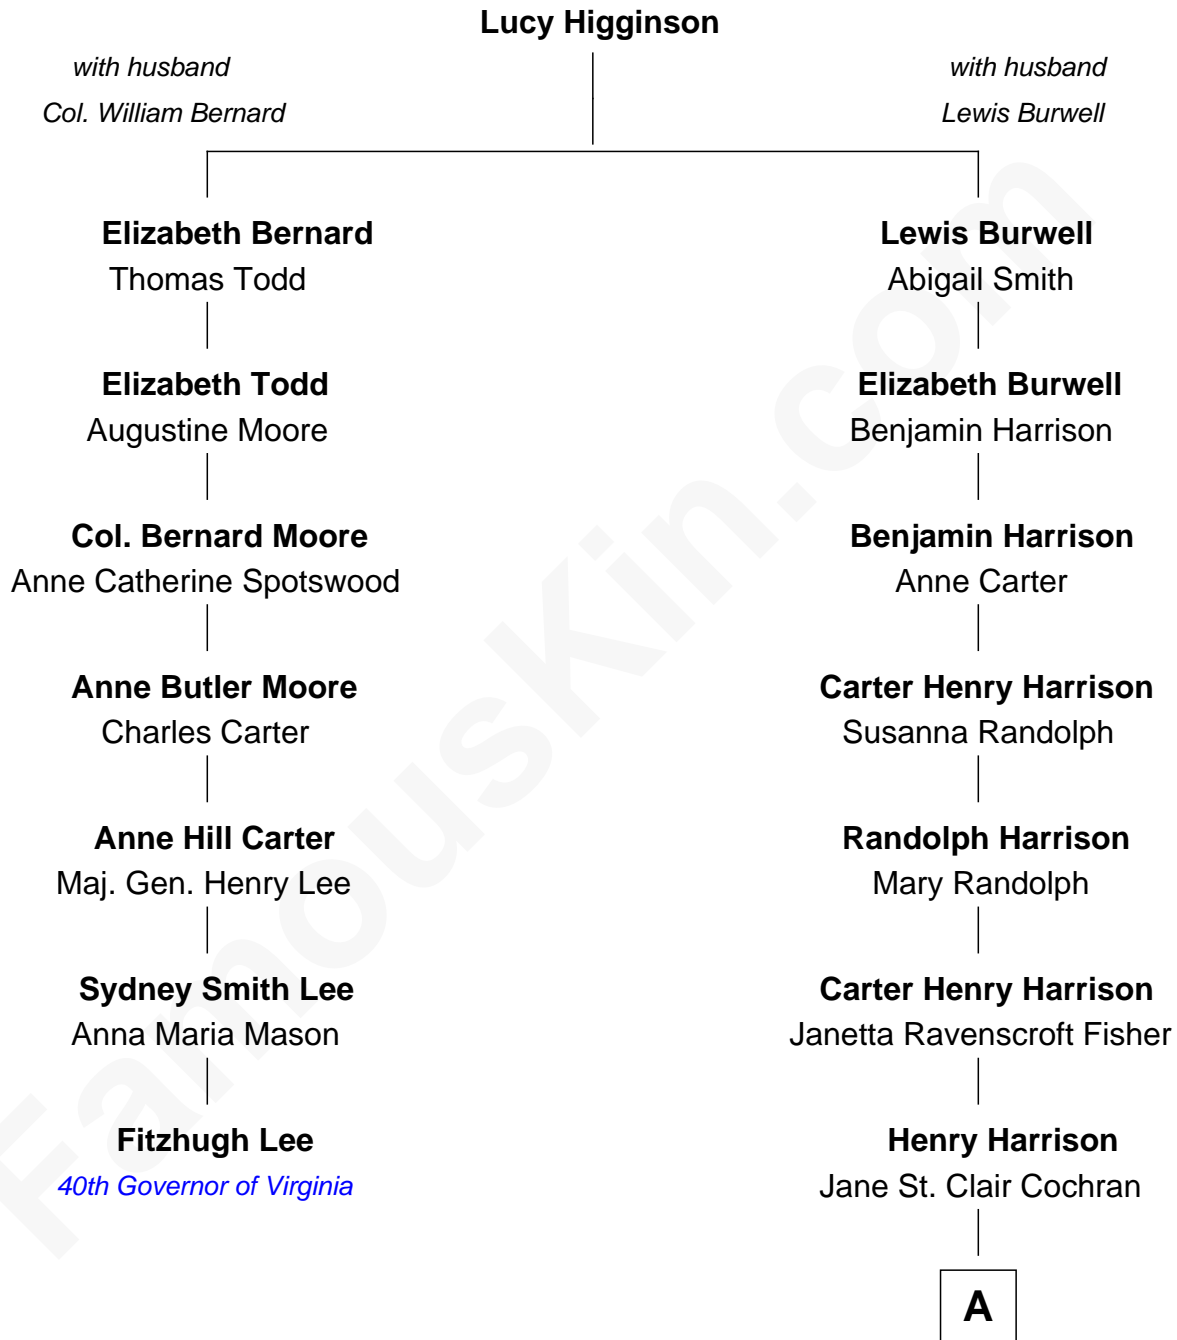

# FamousKin.com Relationship Chart of

**Fitzhugh Lee**

*40th Governor of Virginia*

6th cousin 5 times removed of

**Edward Norton**

*Movie Actor*

A

**George Moffett Harrison**

Bettie Montgomery. Kent

**Joseph Kent Harrison**

Cornelia Long Somerville

**Betty Kent Harrison**

Edward Mower Norton

**Edward Mower Norton**

Lydia Robinson Rouse

**Edward Norton**