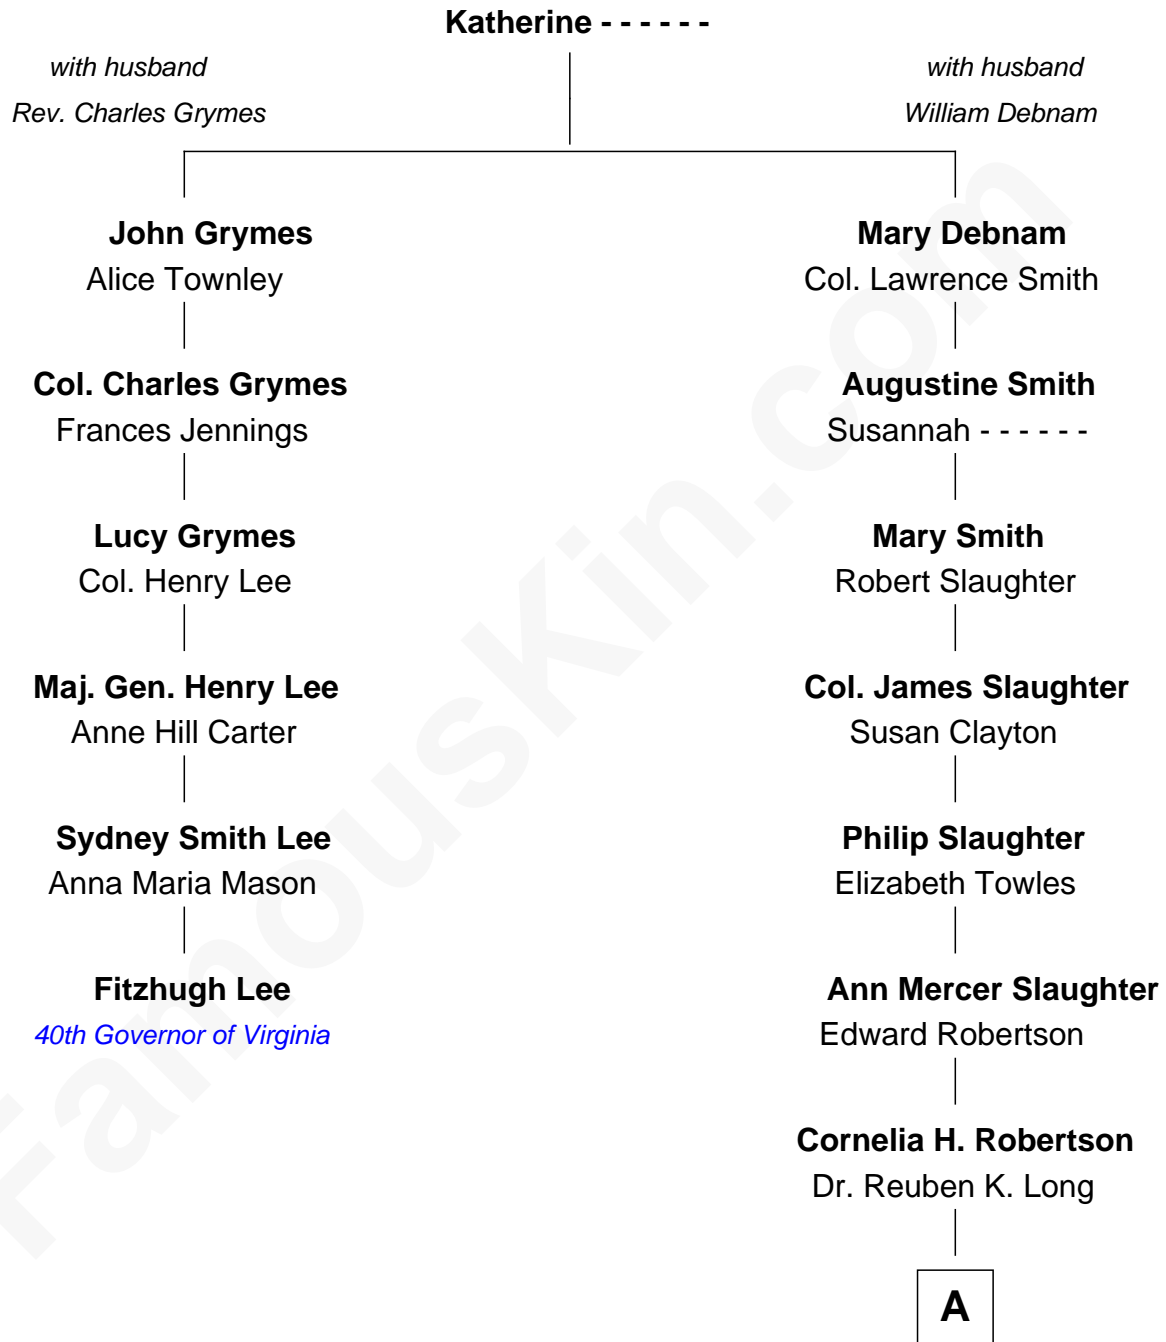

FamousKin.com Relationship Chart of

Fitzhugh Lee

40th Governor of Virginia

5th cousin 6 times removed of

Edward Norton

Movie Actor

A

Mary Mercer Long
Dr. Henry Wilson Somerville

Cornelia Long Somerville
Joseph Kent Harrison

Betty Kent Harrison
Edward Mower Norton

Edward Mower Norton
Lydia Robinson Rouse

Edward Norton
Movie Actor