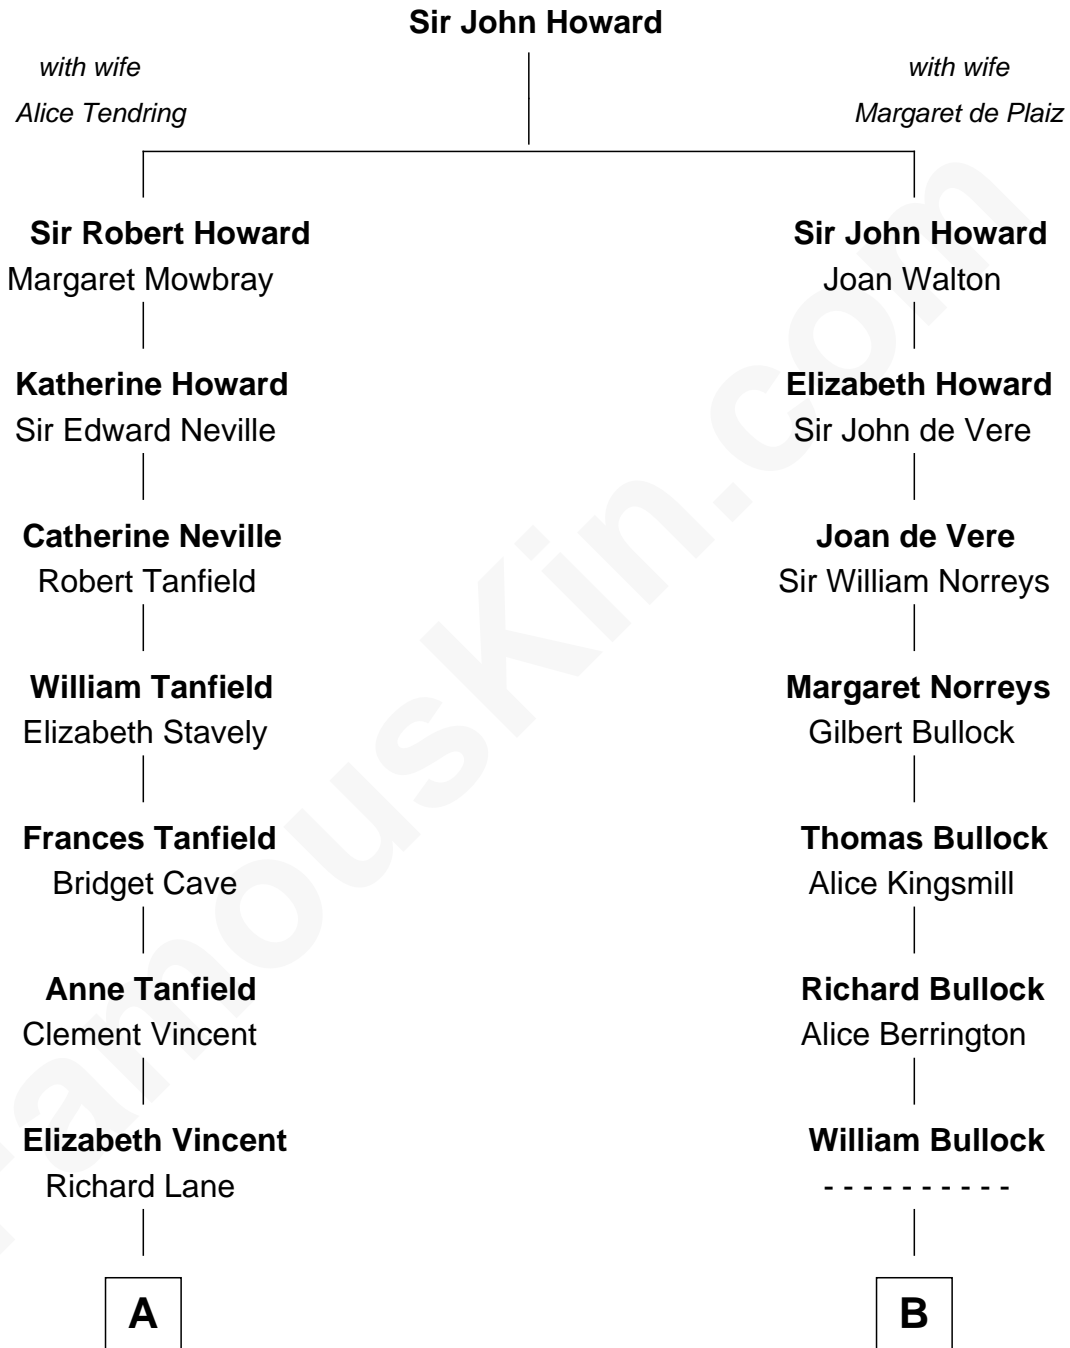

FamousKin.com

Relationship Chart of

Fitzhugh Lee

40th Governor of Virginia

15th cousin 5 times removed of

Mike Love

Co-Founder of The Beach Boys

C

William Henry Wilson

Alta Lenora Chitwood

William Coral Wilson

Edith Sophia Sthole

Emily Glee Wilson

Edward Milton Love

Mike Love

Co-Founder of The Beach Boys