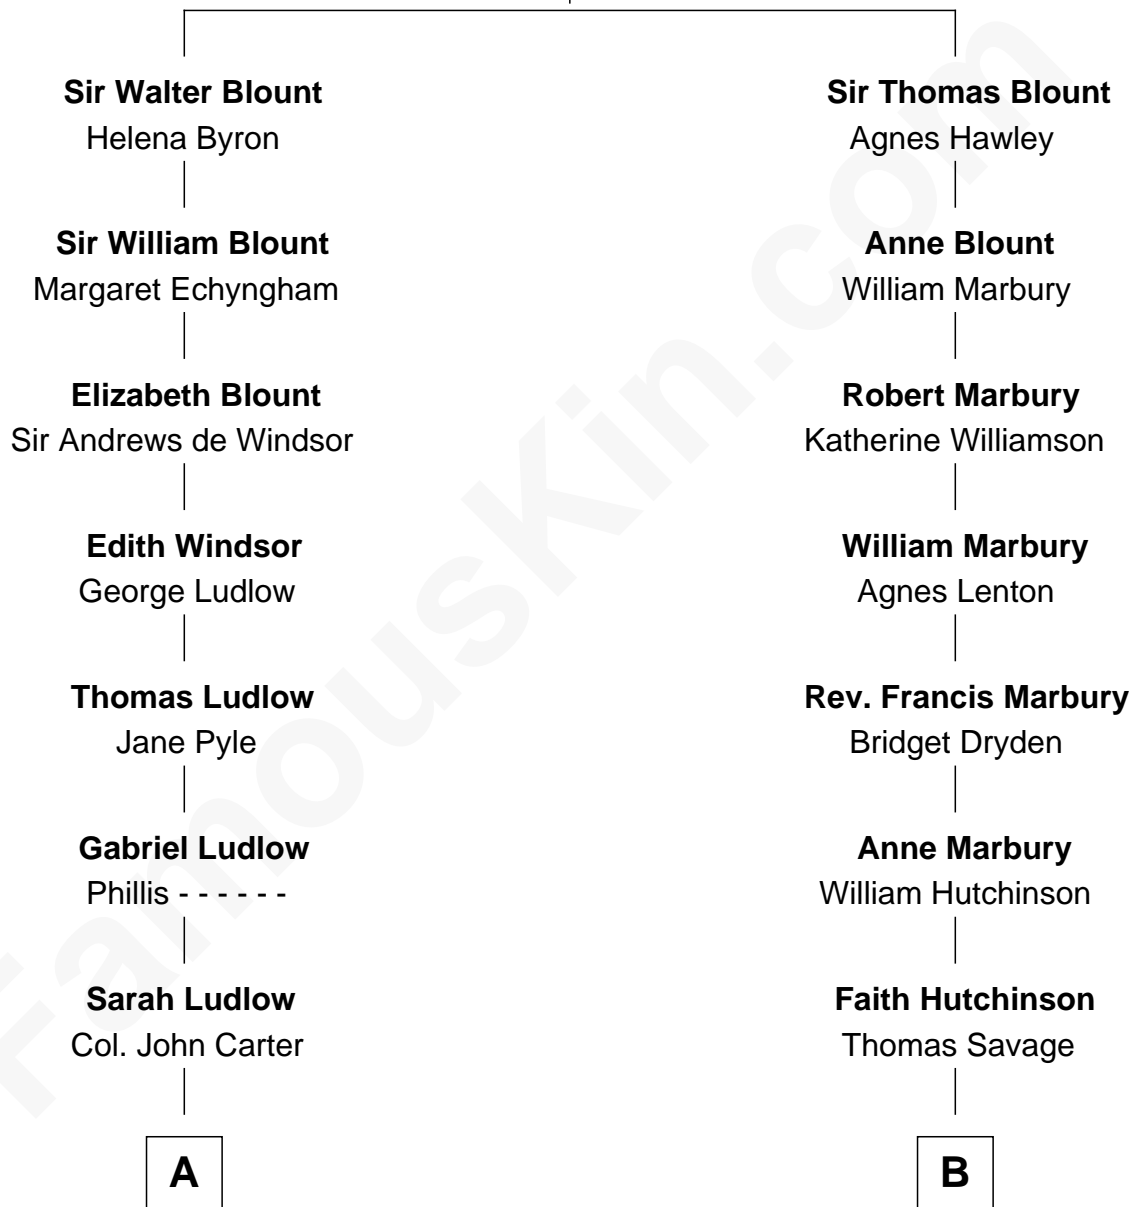

## Relationship Chart of

### Fitzhugh Lee

40th Governor of Virginia

12th cousin 2 times removed of

**Oliver Wendell Holmes, Jr.**  
U.S. Supreme Court Justice

**Sir Thomas Blount**  
Margaret de Gresley

**A**

**Col. Robert Carter**

Judith Armistead

**John Carter**

Elizabeth Hill

**Charles Carter**

Anne Butler Moore

**Anne Hill Carter**

Maj. Gen. Henry Lee

**Sydney Smith Lee**

Anna Maria Mason

**Fitzhugh Lee**

*40th Governor of Virginia*

**B**

**Habijah Savage**

Hannah Tyng

**Hannah Savage**

Nathaniel Gookin