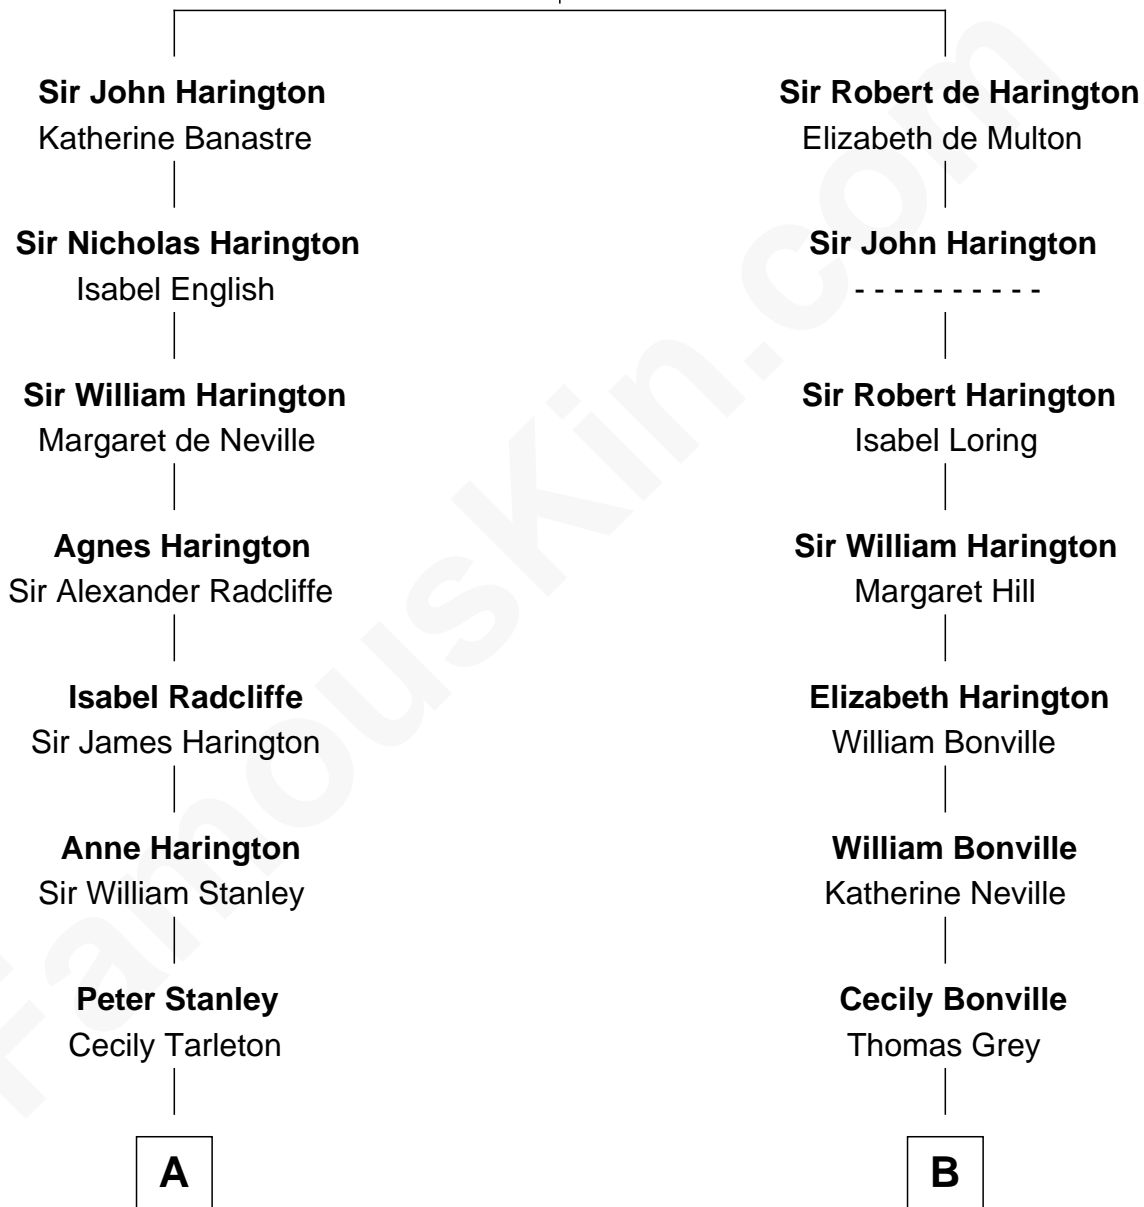

## Relationship Chart of

### Fitzhugh Lee

40th Governor of Virginia

15th cousin 3 times removed of

**Oliver Wendell Holmes, Jr.**

*U.S. Supreme Court Justice*

**Sir John de Harington**

Joan - - - - -

C