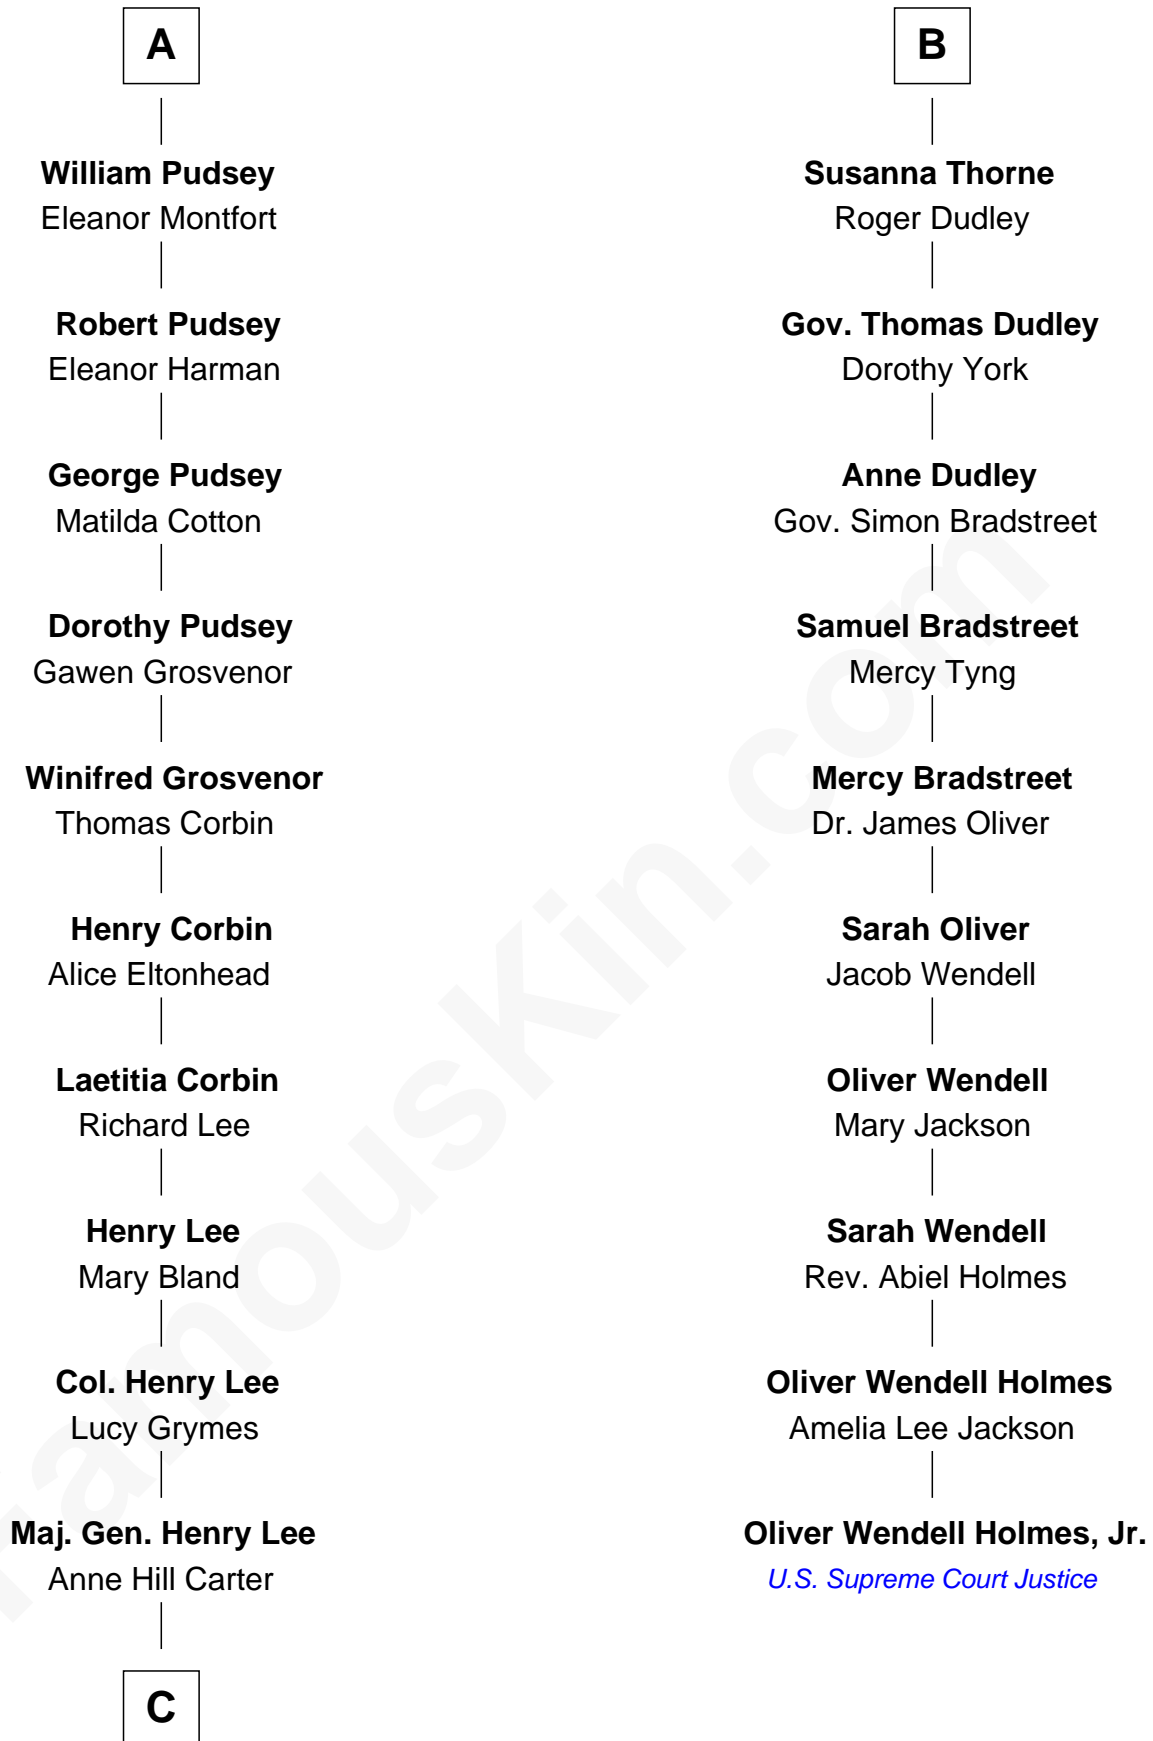

## Relationship Chart of

### Fitzhugh Lee

40th Governor of Virginia

16th cousin 2 times removed of

**Oliver Wendell Holmes, Jr.**

U.S. Supreme Court Justice

**C**

—  
**Sydney Smith Lee**

Anna Maria Mason

—  
**Fitzhugh Lee**

*40th Governor of Virginia*

FamousKin.com