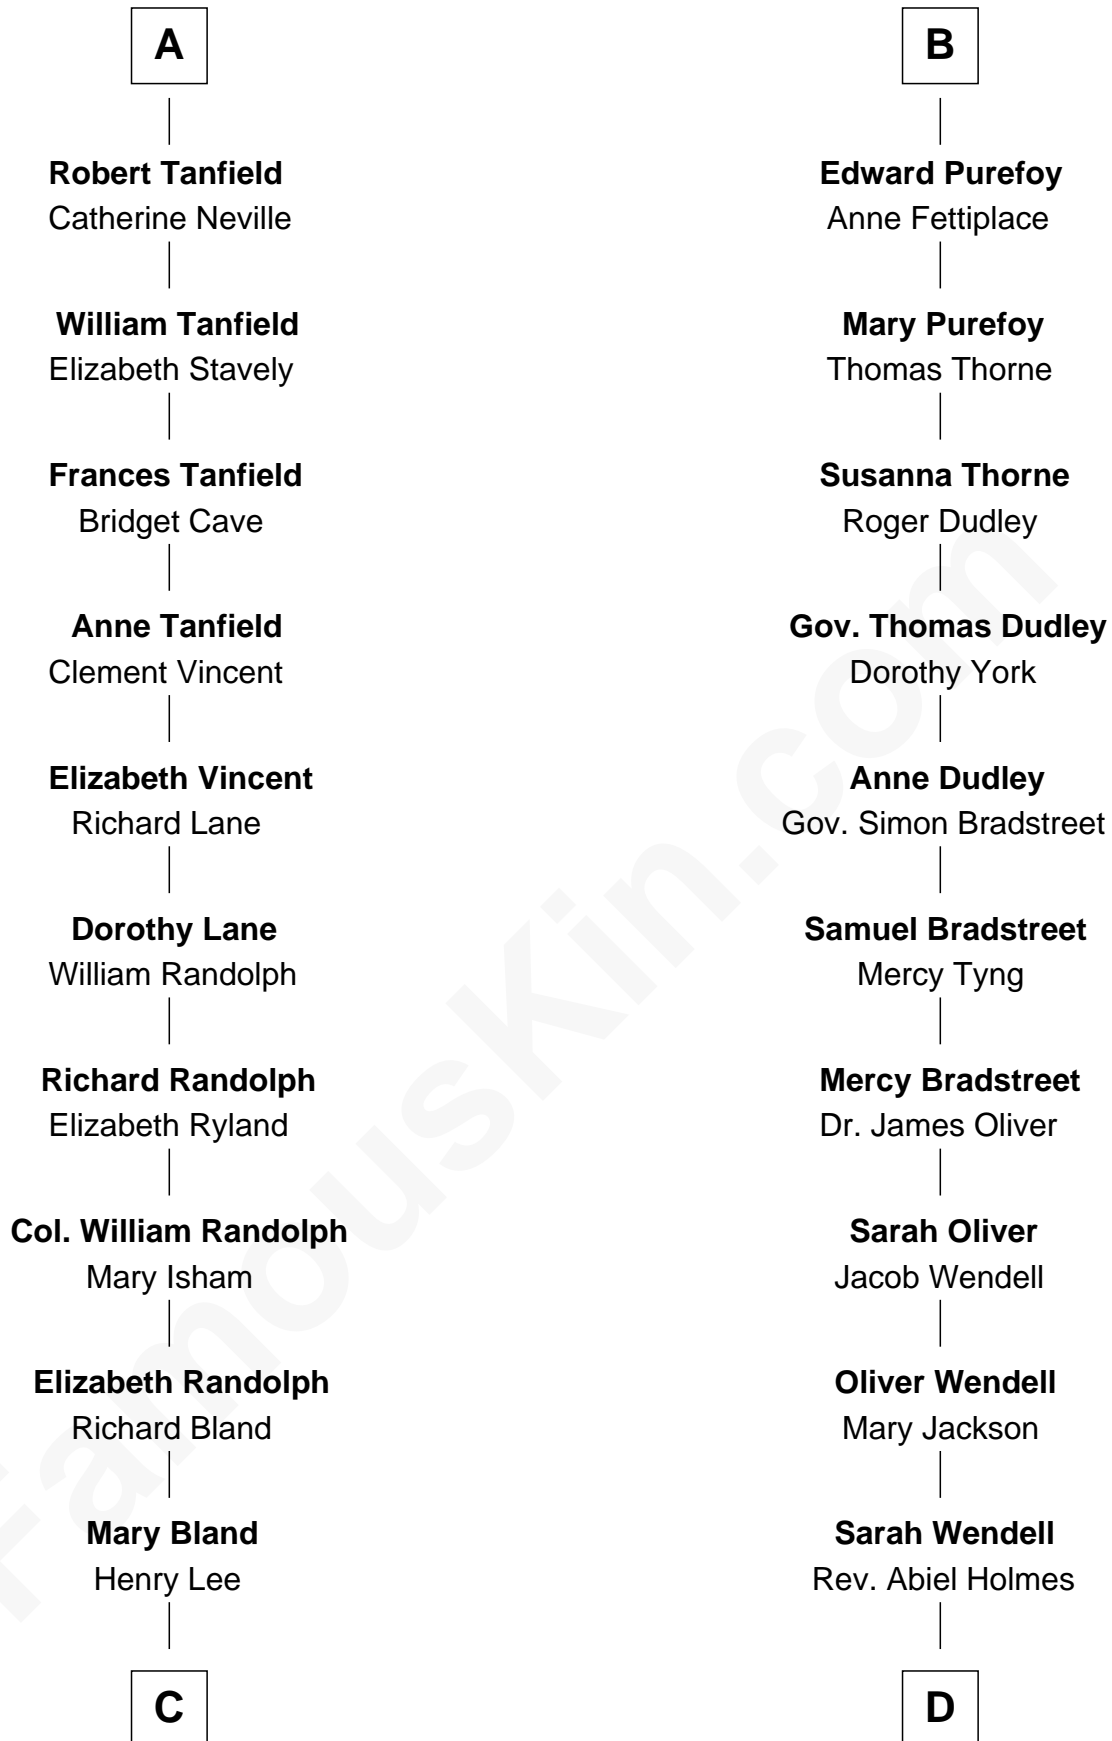

## Relationship Chart of

### Fitzhugh Lee

40th Governor of Virginia

18th cousin 2 times removed of

**Oliver Wendell Holmes, Jr.**

U.S. Supreme Court Justice

**Sir Nicholas Audley**

Joan Martin

**C**

**Col. Henry Lee**

Lucy Grymes

**Maj. Gen. Henry Lee**

Anne Hill Carter

**Sydney Smith Lee**

Anna Maria Mason

**Fitzhugh Lee**

*40th Governor of Virginia*