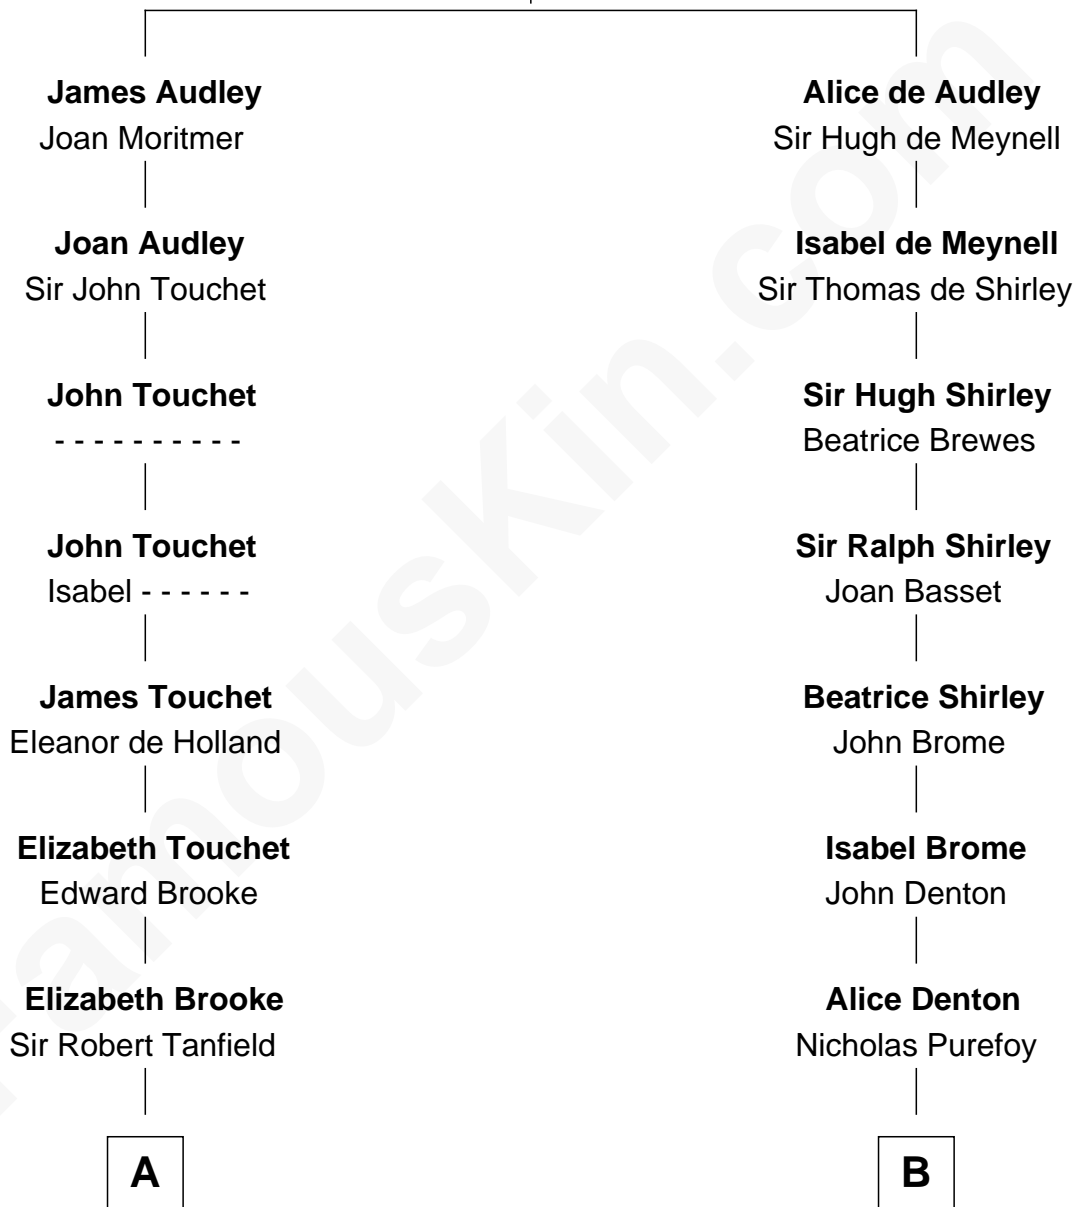

## Relationship Chart of

### Fitzhugh Lee

40th Governor of Virginia

18th cousin 2 times removed of

**Oliver Wendell Holmes, Jr.**

U.S. Supreme Court Justice

**Sir Nicholas Audley**

Joan Martin

**C**

**Col. Henry Lee**

Lucy Grymes

**Maj. Gen. Henry Lee**

Anne Hill Carter

**Sydney Smith Lee**

Anna Maria Mason

**Fitzhugh Lee**

*40th Governor of Virginia*

**D**

**Oliver Wendell Holmes**

Amelia Lee Jackson

**Oliver Wendell Holmes, Jr.**

*U.S. Supreme Court Justice*

FamousKin.com