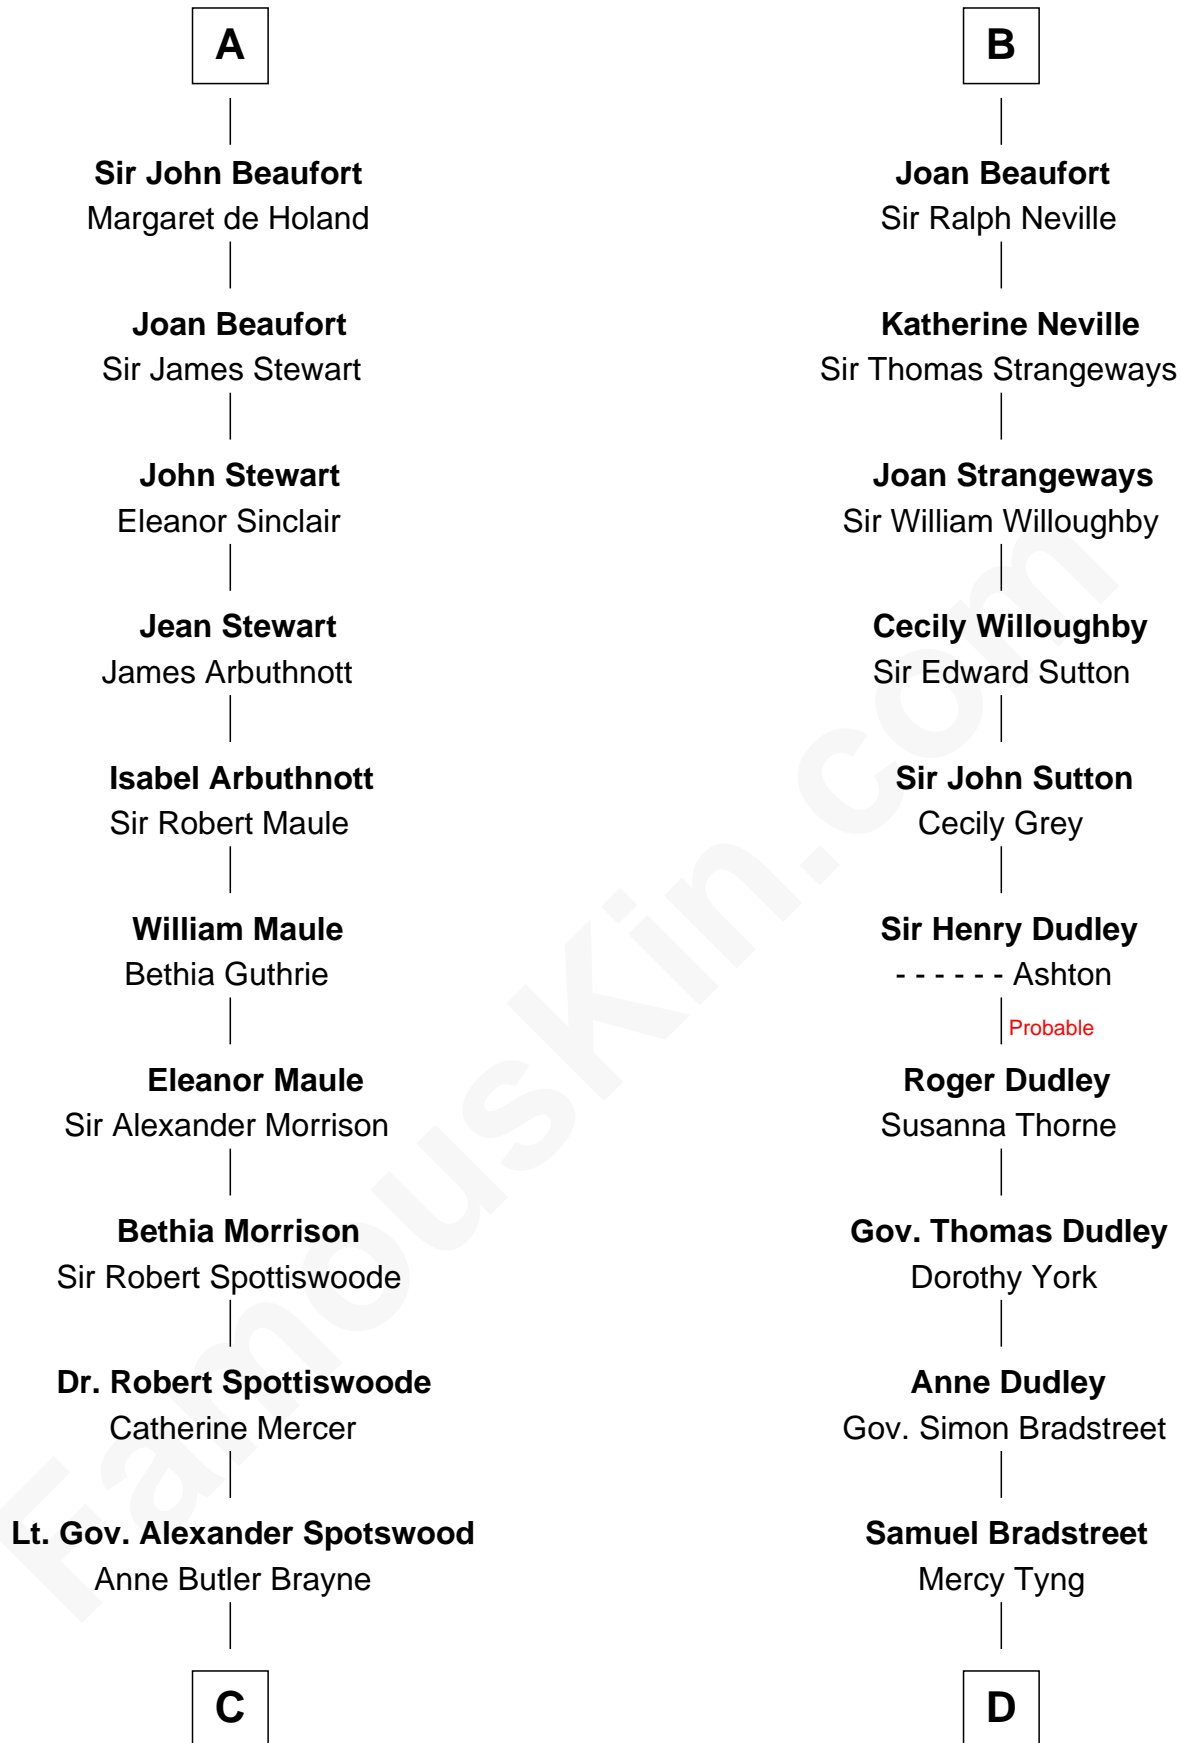

FamousKin.com

Relationship Chart of

Fitzhugh Lee

40th Governor of Virginia

21st cousin of

Oliver Wendell Holmes, Sr.

American "Fireside" Poet

Alfonso II, King of Aragon

Isabella of France

Edward II, King of England

Edward III, King of England

Philippa of Hainault

John of Gaunt

Katherine Roet

B

C

Anne Catherine Spotswood

Col. Bernard Moore

Anne Butler Moore

Charles Carter

Anne Hill Carter

Maj. Gen. Henry Lee

Sydney Smith Lee

Anna Maria Mason