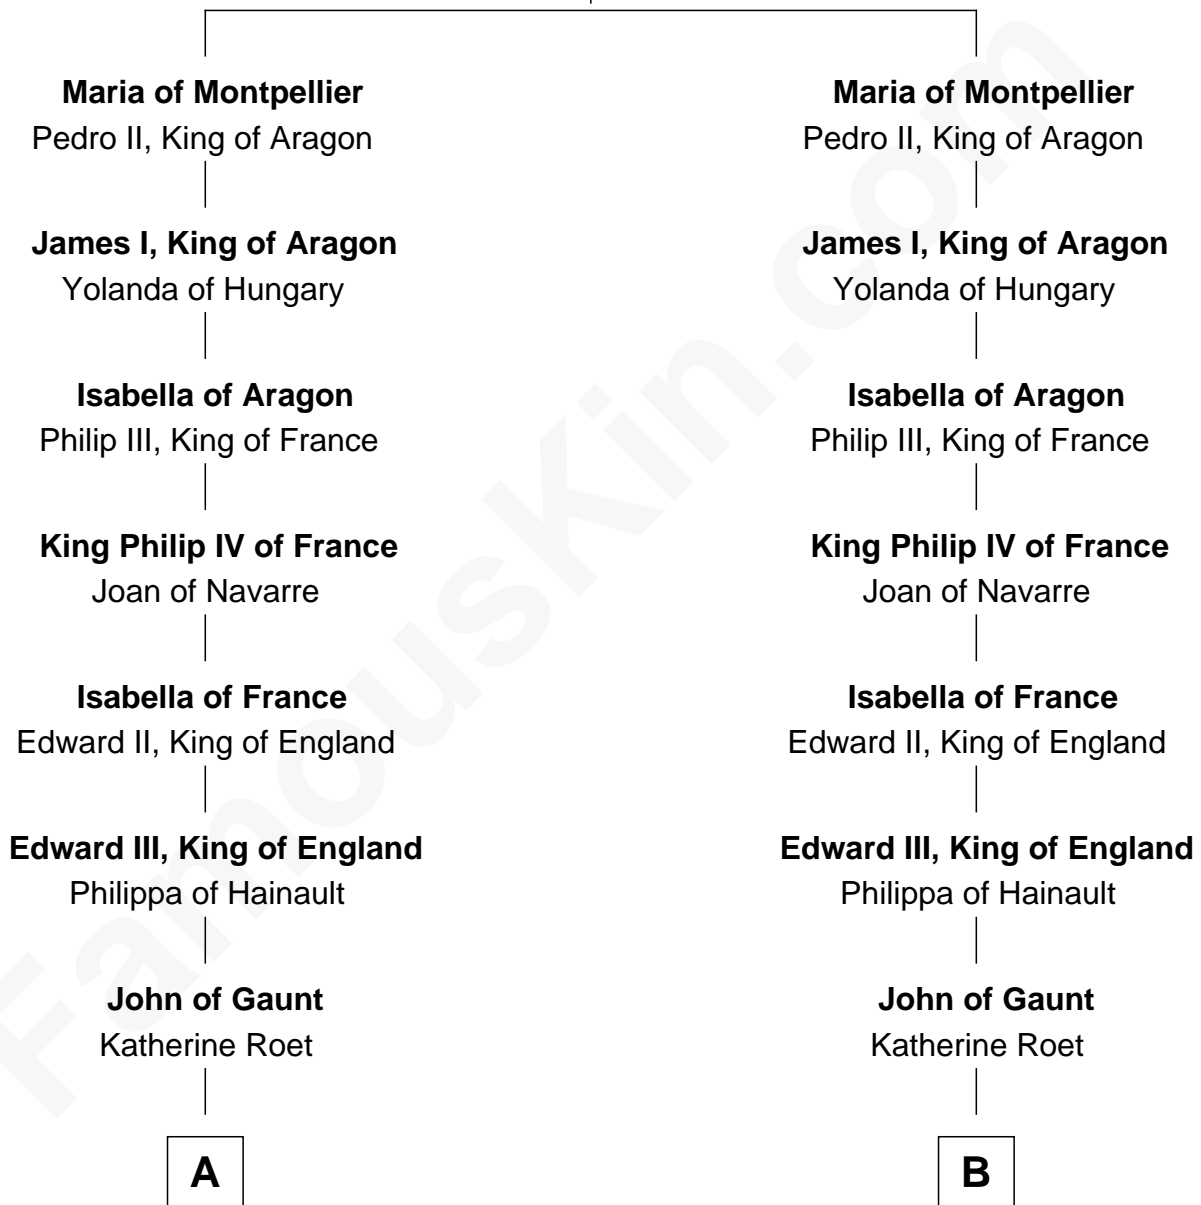

FamousKin.com

Relationship Chart of

Fitzhugh Lee

40th Governor of Virginia

21st cousin of

Oliver Wendell Holmes, Sr.

American "Fireside" Poet

William VIII de Montpellier

Eudoxia Comnenus

C

Anne Catherine Spotswood

Col. Bernard Moore

Anne Butler Moore

Charles Carter

Anne Hill Carter

Maj. Gen. Henry Lee