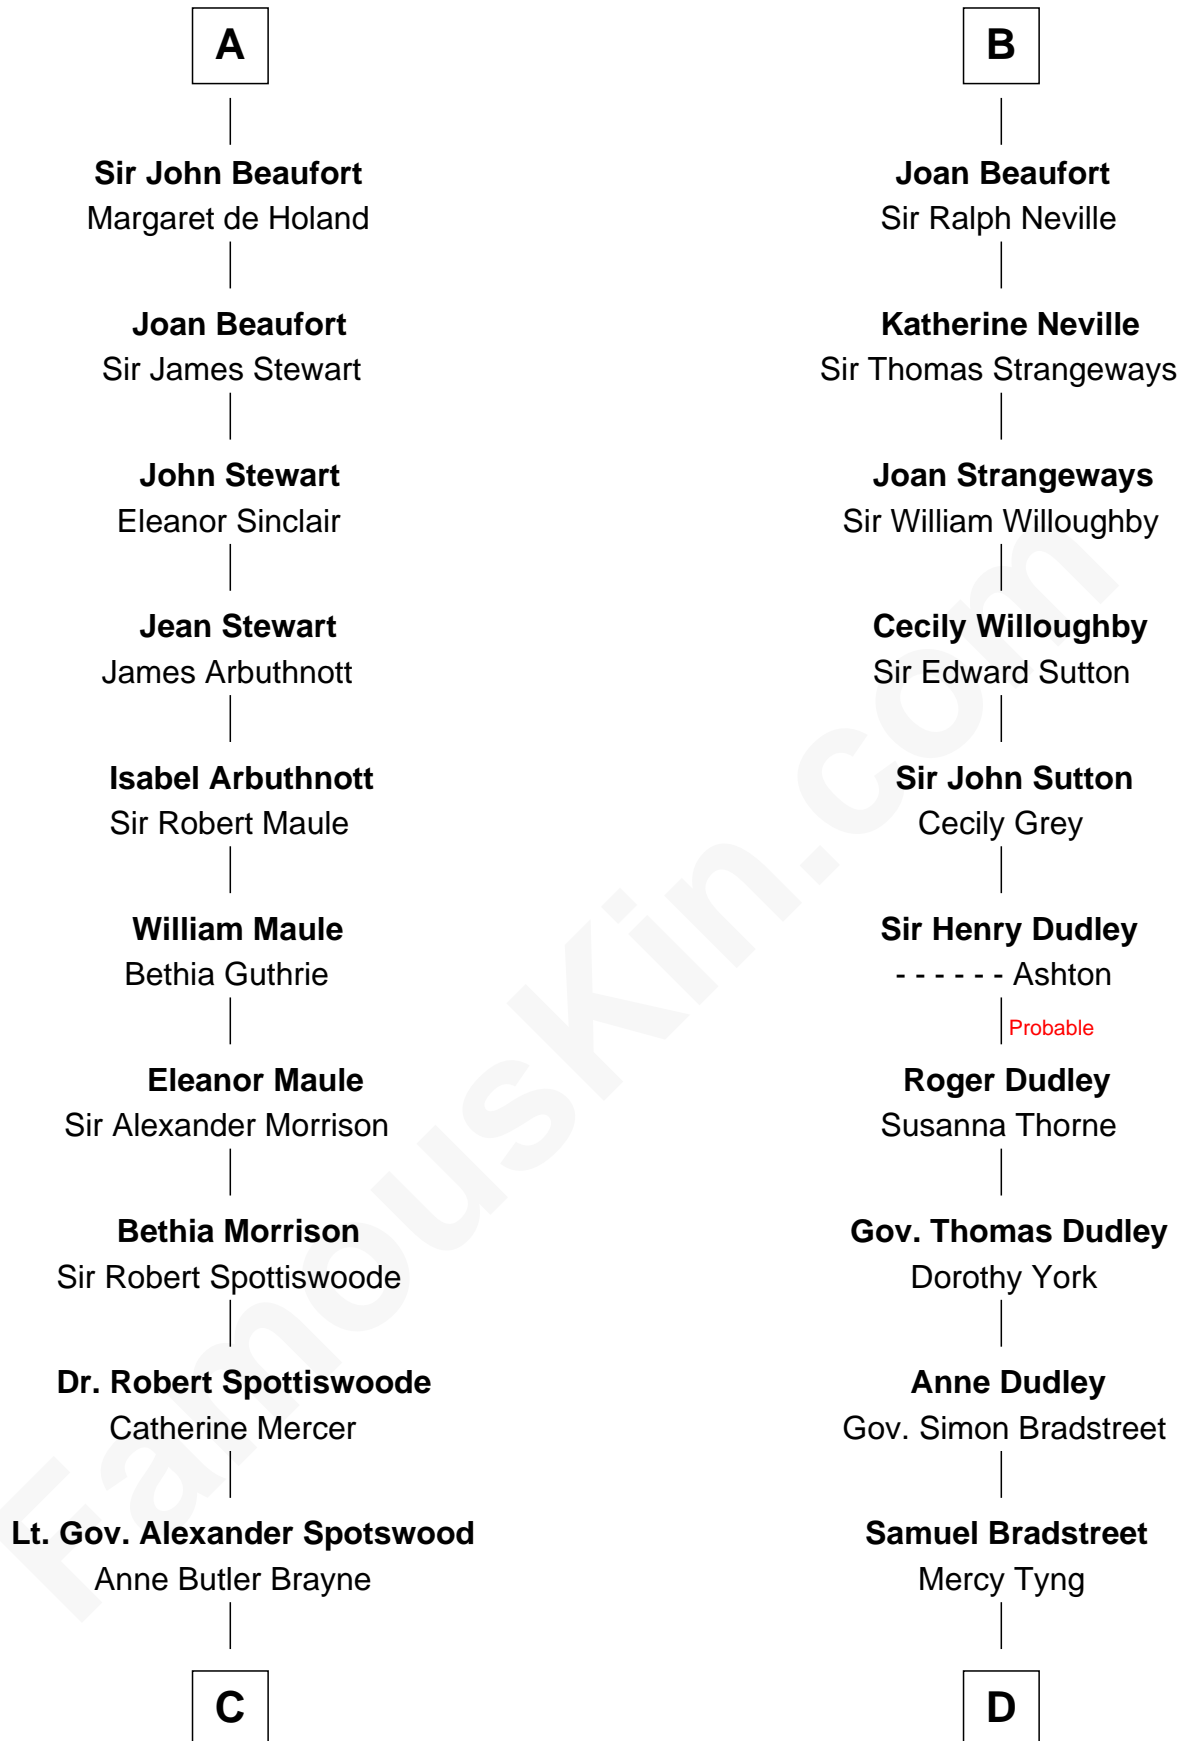

FamousKin.com

Relationship Chart of

Fitzhugh Lee

40th Governor of Virginia

21st cousin of

Oliver Wendell Holmes, Sr.

American "Fireside" Poet

William VIII de Montpellier

Eudoxia Comnenus

C

Anne Catherine Spotswood

Col. Bernard Moore

Anne Butler Moore

Charles Carter

Anne Hill Carter

Maj. Gen. Henry Lee

Sydney Smith Lee

Anna Maria Mason

Fitzhugh Lee

40th Governor of Virginia

D

Mercy Bradstreet

Dr. James Oliver

Sarah Oliver