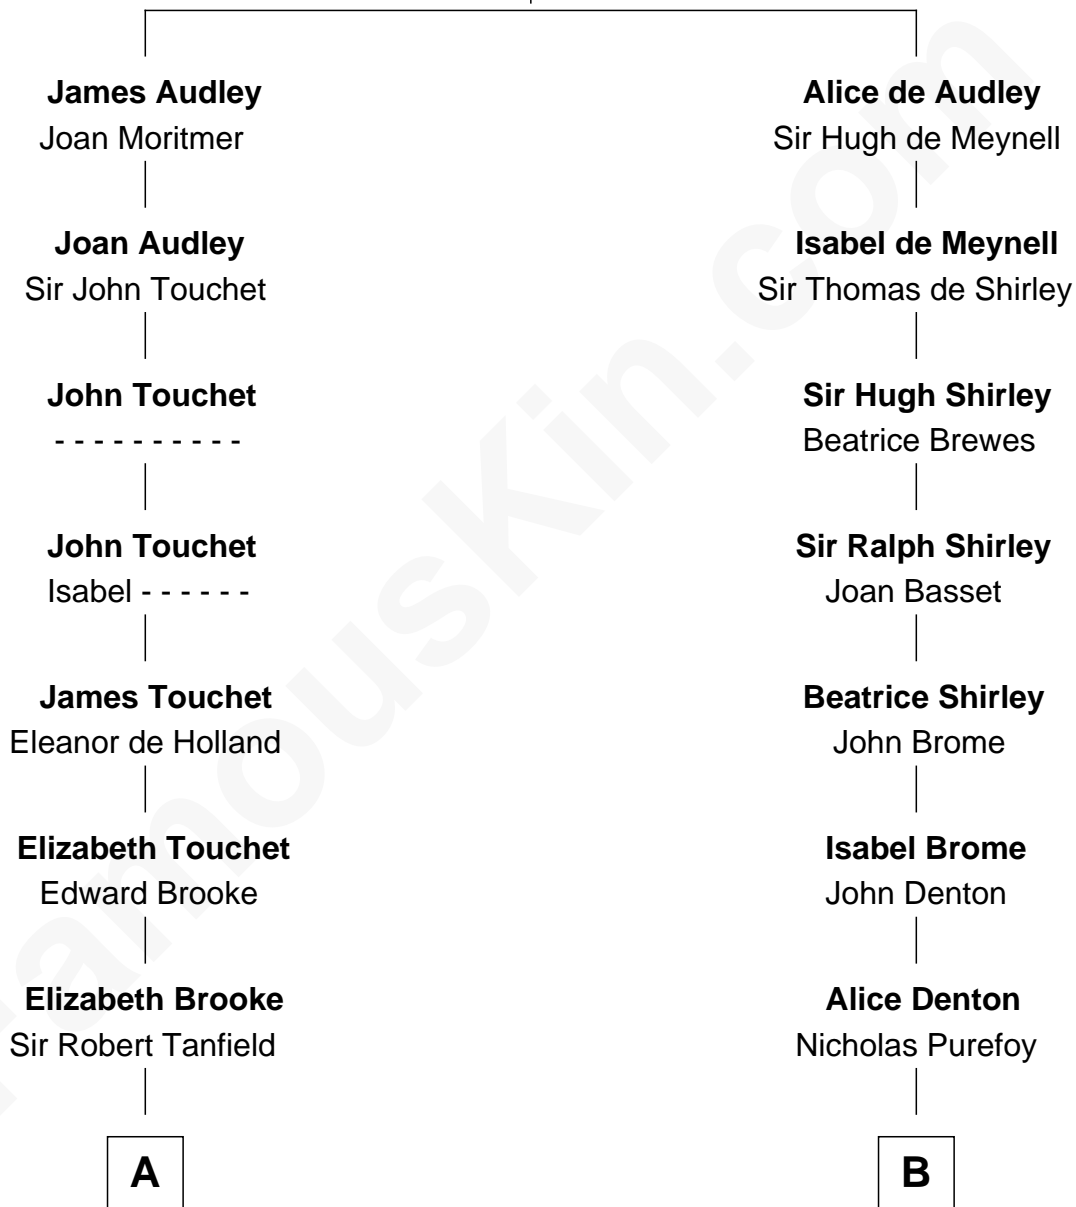

## Relationship Chart of

### Fitzhugh Lee

40th Governor of Virginia

17th cousin 3 times removed of

**Oliver Wendell Holmes, Sr.**

American "Fireside" Poet

**Sir Nicholas Audley**

Joan Martin

**C**

Col. Henry Lee

Lucy Grymes

Maj. Gen. Henry Lee

Anne Hill Carter

Sydney Smith Lee

Anna Maria Mason

Fitzhugh Lee

*40th Governor of Virginia*