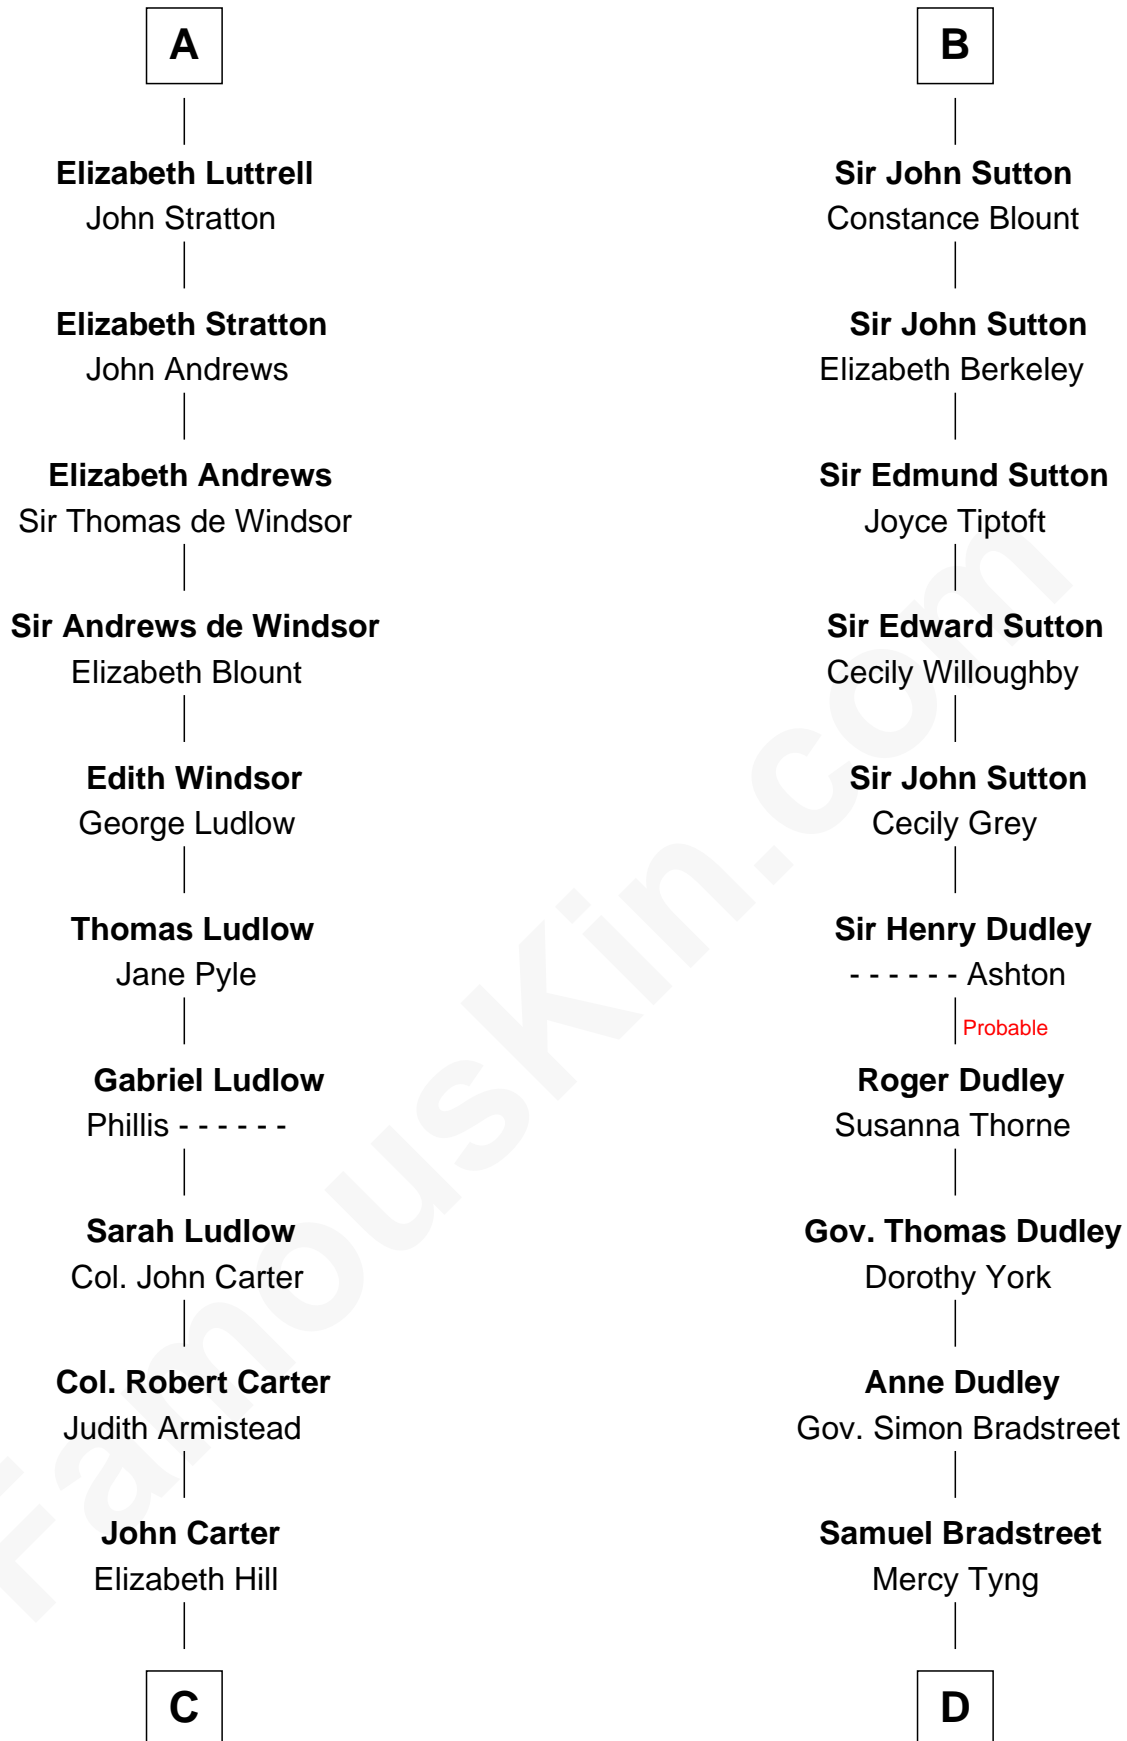

FamousKin.com

Relationship Chart of

Fitzhugh Lee

40th Governor of Virginia

20th cousin 1 time removed of

Oliver Wendell Holmes, Sr.

American "Fireside" Poet

Thomas le Despencer

C

Charles Carter
Anne Butler Moore

Anne Hill Carter
Maj. Gen. Henry Lee

Sydney Smith Lee
Anna Maria Mason

Fitzhugh Lee
40th Governor of Virginia

D

Mercy Bradstreet
Dr. James Oliver

Sarah Oliver
Jacob Wendell