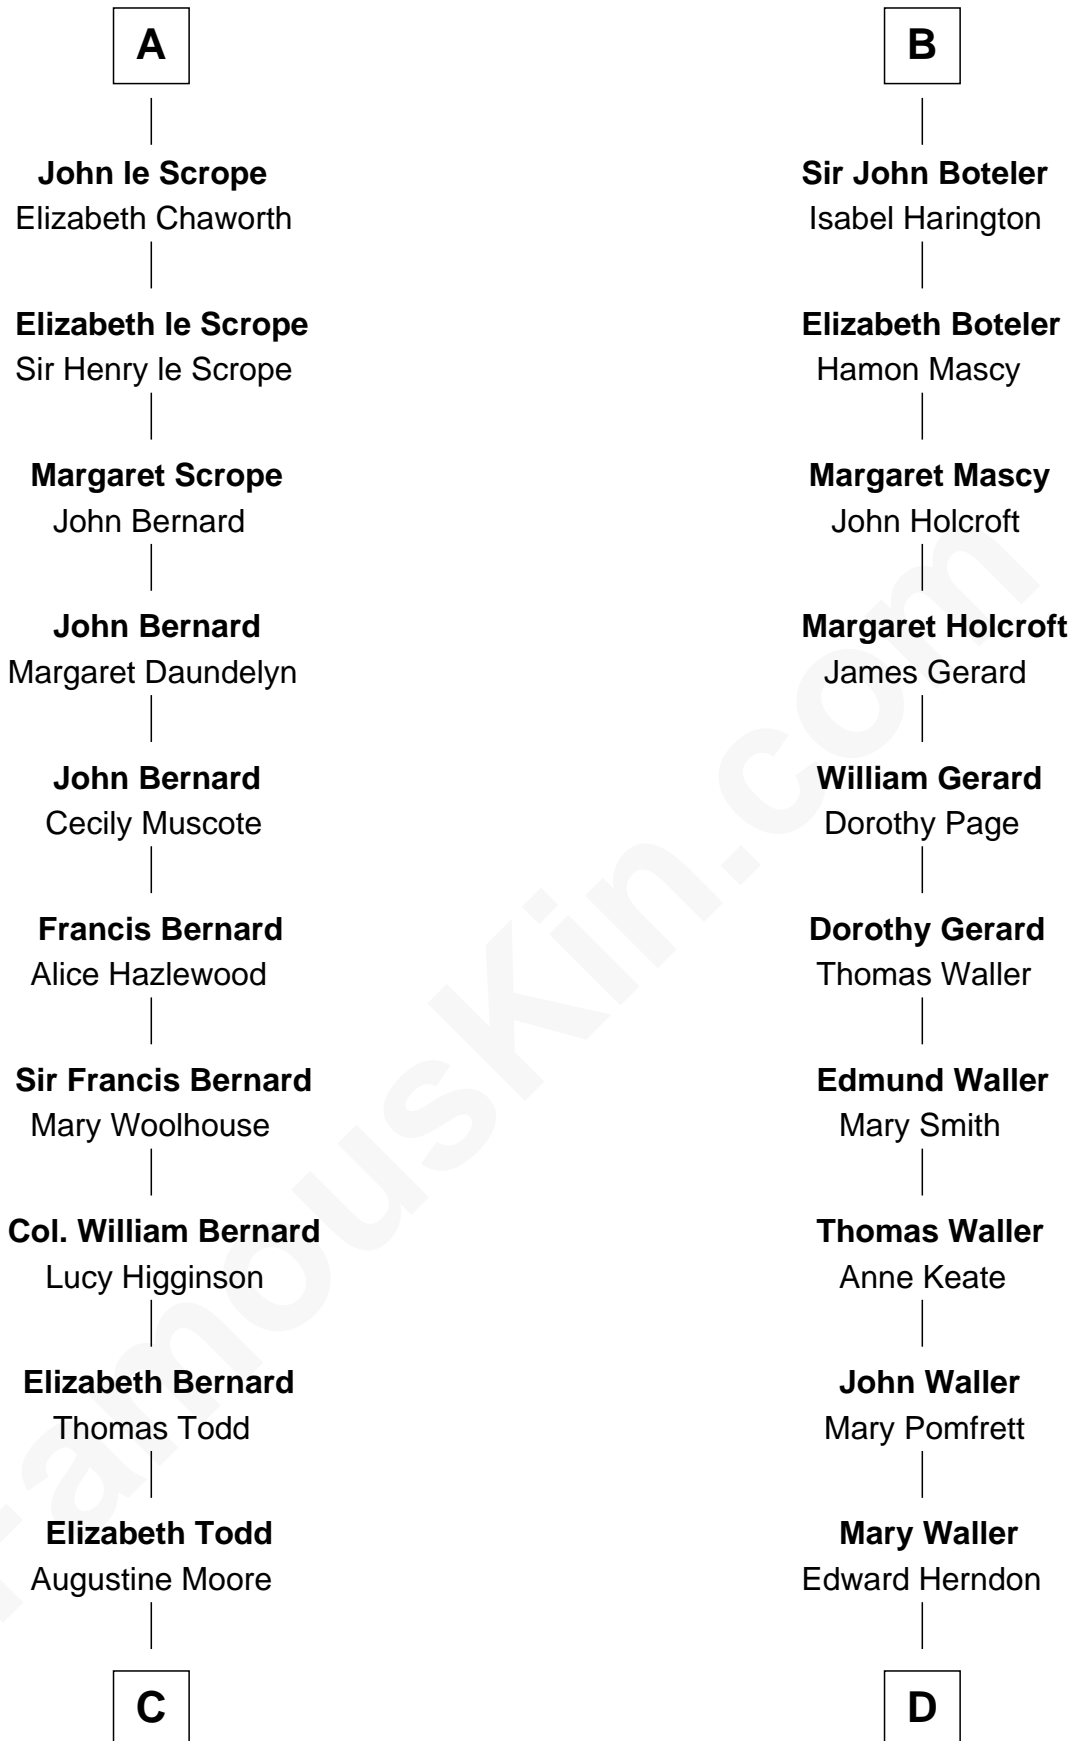

FamousKin.com

Relationship Chart of

Fitzhugh Lee

40th Governor of Virginia

20th cousin 1 time removed of

Capt. William Lewis Herndon

Captain of the ill fated S.S. Central America

William I, King of Scotland

----- Avenal

C

Col. Bernard Moore
Anne Catherine Spotswood

Anne Butler Moore
Charles Carter

Anne Hill Carter
Maj. Gen. Henry Lee

Sydney Smith Lee
Anna Maria Mason

Fitzhugh Lee
40th Governor of Virginia

D