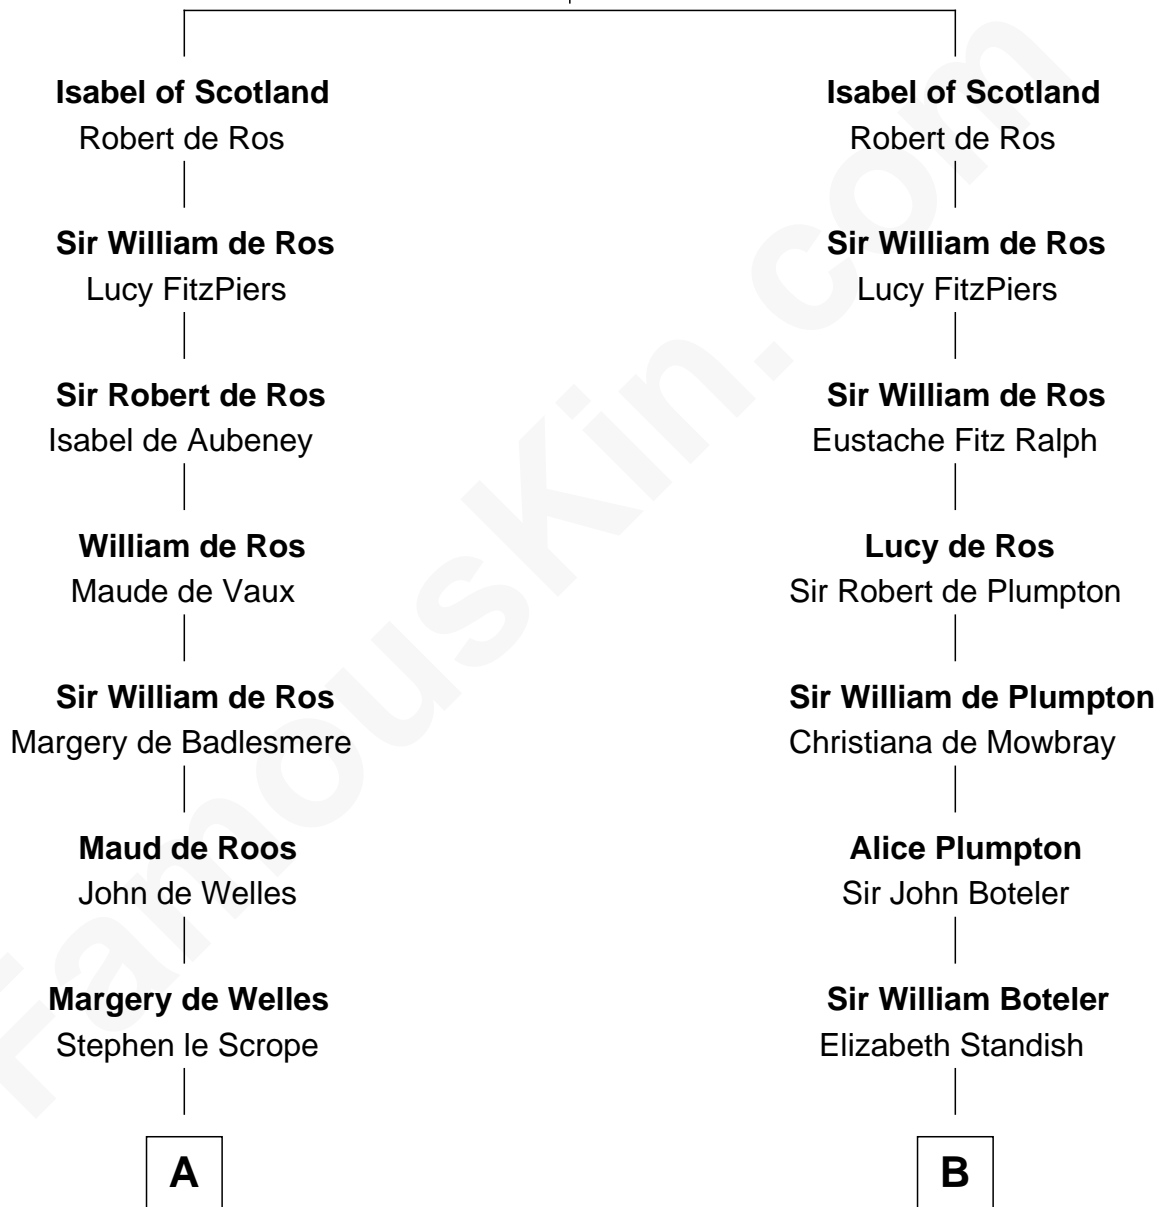

FamousKin.com

Relationship Chart of

Fitzhugh Lee

40th Governor of Virginia

20th cousin 1 time removed of

Capt. William Lewis Herndon

Captain of the ill fated S.S. Central America

William I, King of Scotland

----- Avenal

C

Col. Bernard Moore
Anne Catherine Spotswood

Anne Butler Moore
Charles Carter

Anne Hill Carter
Maj. Gen. Henry Lee

Sydney Smith Lee
Anna Maria Mason

Fitzhugh Lee
40th Governor of Virginia

D

Edward Herndon
Elizabeth - - - - -

Joseph Herndon
Mary Minor

Dabney Herndon
Elizabeth Hull

Capt. William Lewis Herndon
Captain of the S.S. Central America