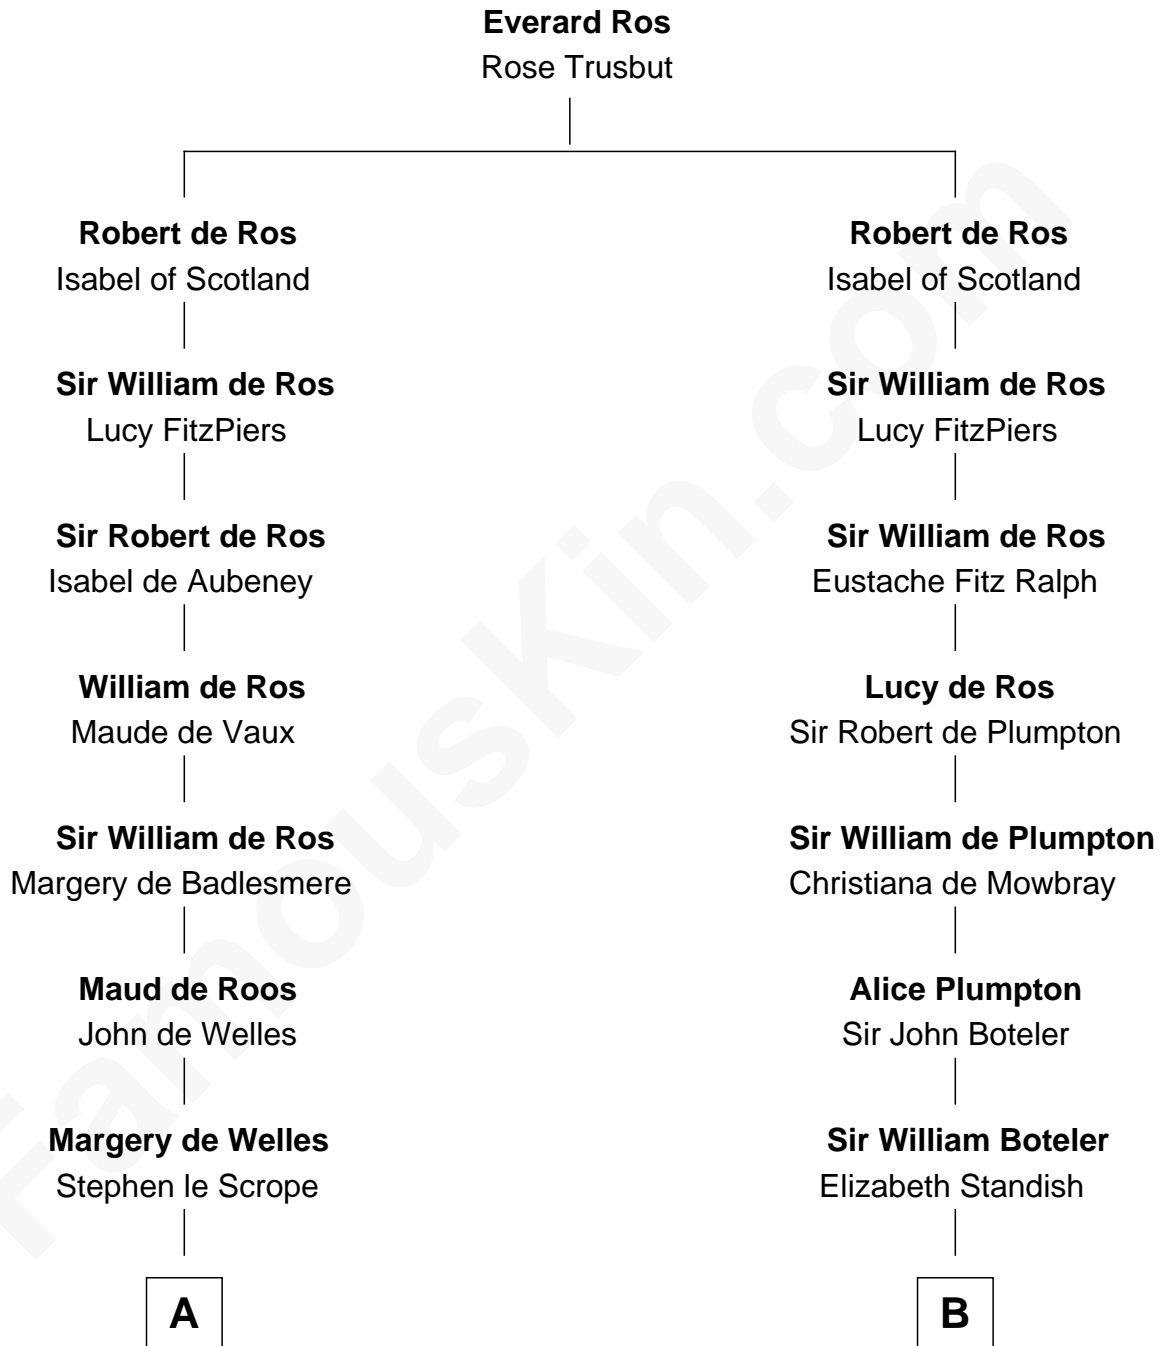

FamousKin.com

Relationship Chart of

Fitzhugh Lee

40th Governor of Virginia

20th cousin 1 time removed of

Capt. William Lewis Herndon

Captain of the ill fated S.S. Central America

C

Col. Bernard Moore
Anne Catherine Spotswood

Anne Butler Moore
Charles Carter

Anne Hill Carter
Maj. Gen. Henry Lee

Sydney Smith Lee
Anna Maria Mason

Fitzhugh Lee
40th Governor of Virginia

D

Edward Herndon
Elizabeth - - - - -

Joseph Herndon
Mary Minor

Dabney Herndon
Elizabeth Hull

Capt. William Lewis Herndon
Captain of the S.S. Central America