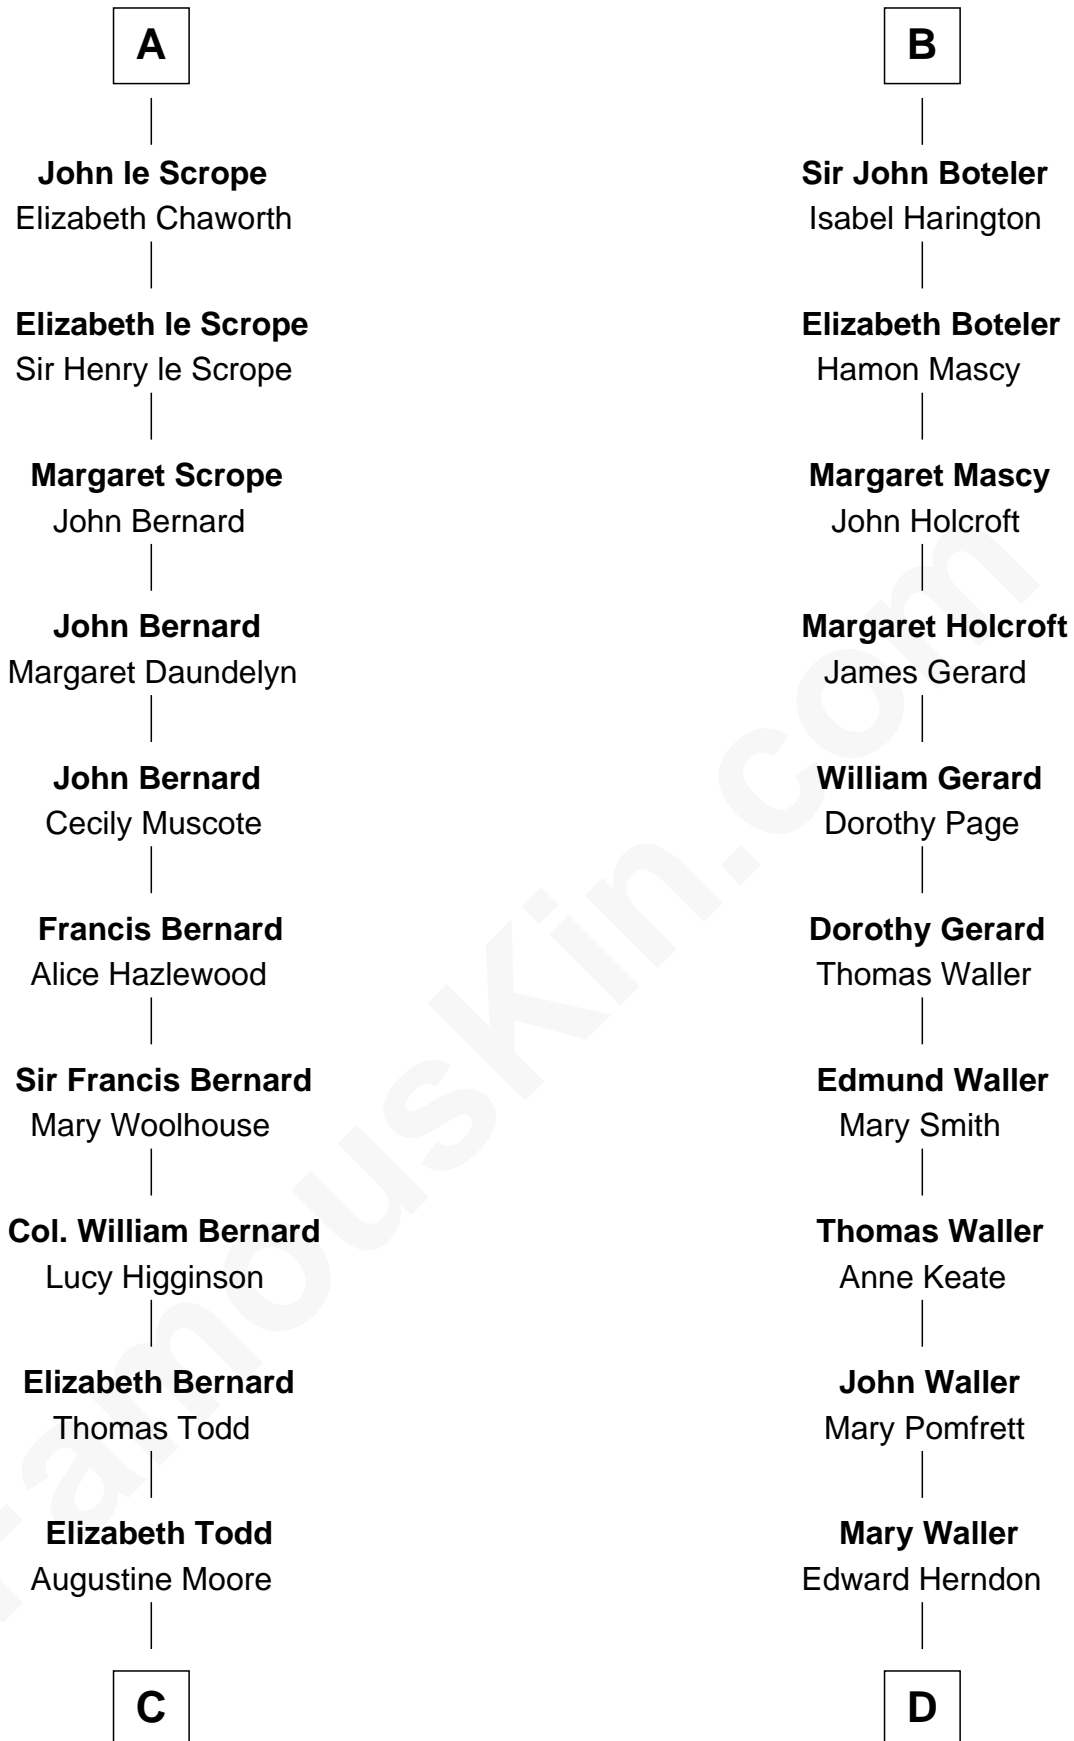

FamousKin.com

Relationship Chart of

Fitzhugh Lee

40th Governor of Virginia

20th cousin 1 time removed of

Capt. William Lewis Herndon

Captain of the ill fated S.S. Central America

C

Col. Bernard Moore
Anne Catherine Spotswood

Anne Butler Moore
Charles Carter

Anne Hill Carter
Maj. Gen. Henry Lee

Sydney Smith Lee
Anna Maria Mason

Fitzhugh Lee
40th Governor of Virginia

D

Edward Herndon
Elizabeth - - - - -

Joseph Herndon
Mary Minor

Dabney Herndon
Elizabeth Hull

Capt. William Lewis Herndon
Captain of the S.S. Central America