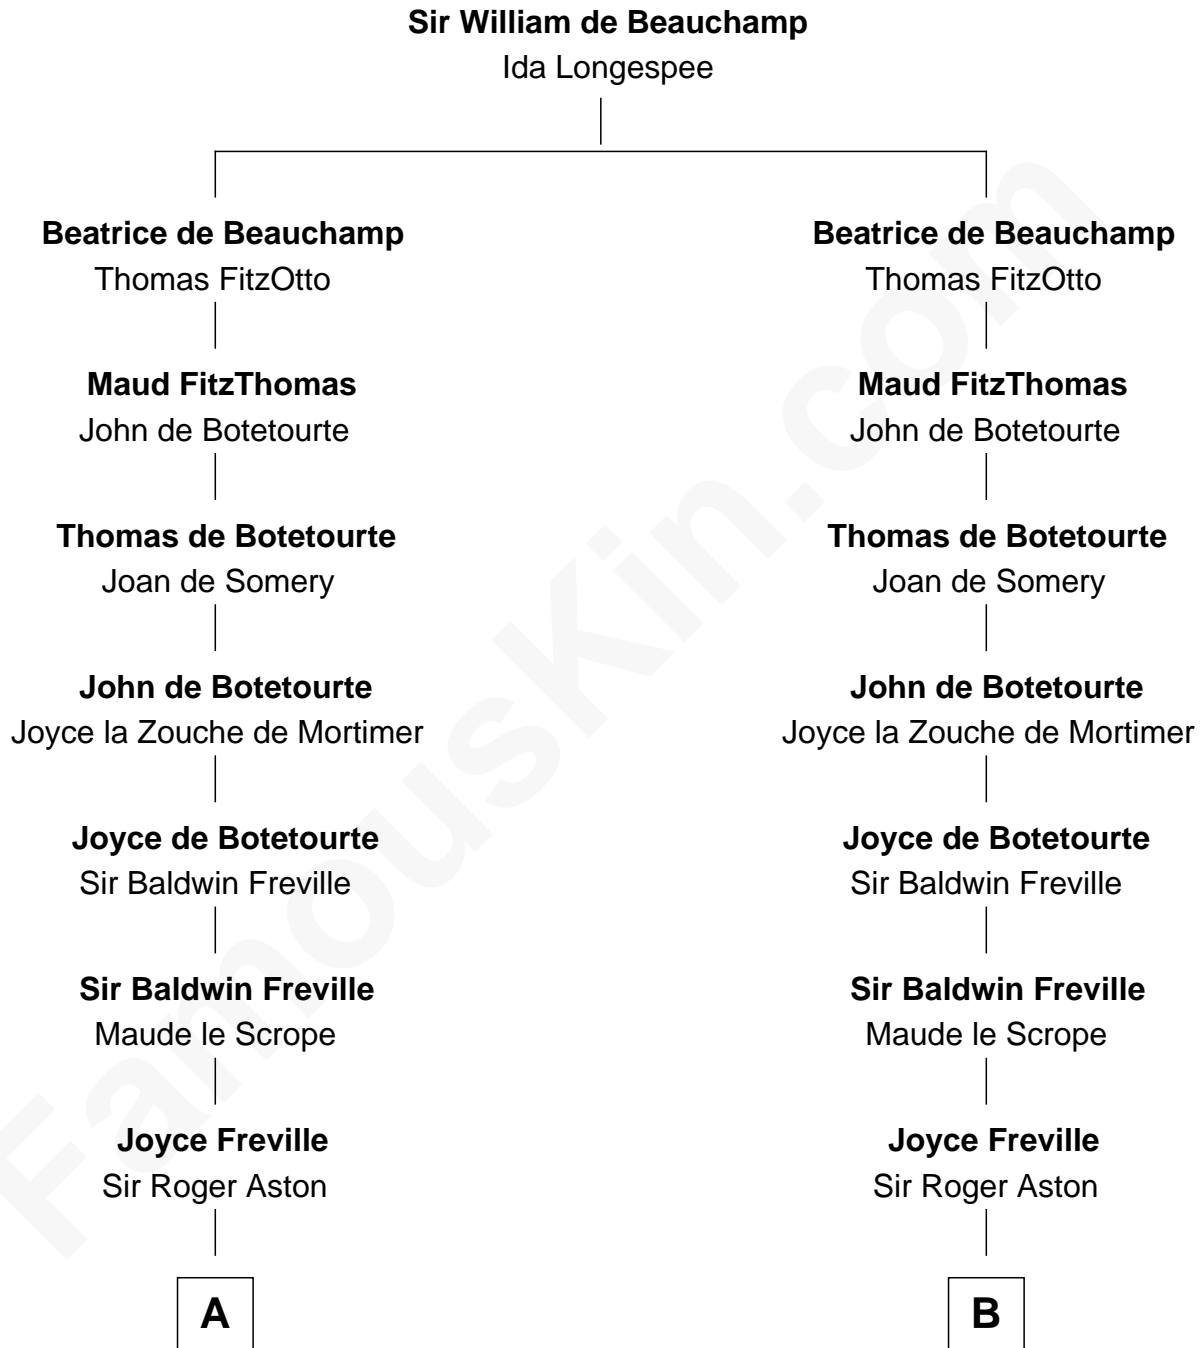

FamousKin.com

Relationship Chart of

Fitzhugh Lee

40th Governor of Virginia

19th cousin 2 times removed of

Richard Henry Lee

Signer of the Declaration of Independence

C

George Mason
Ann Thompson

George Mason
Anne Eilbeck

Gen. John Mason
Anne Maria Murray

Anna Maria Mason
Sydney Smith Lee

Fitzhugh Lee
40th Governor of Virginia

D

Laetitia Corbin
Richard Lee

Gov. Thomas Lee
Hannah Ludwell