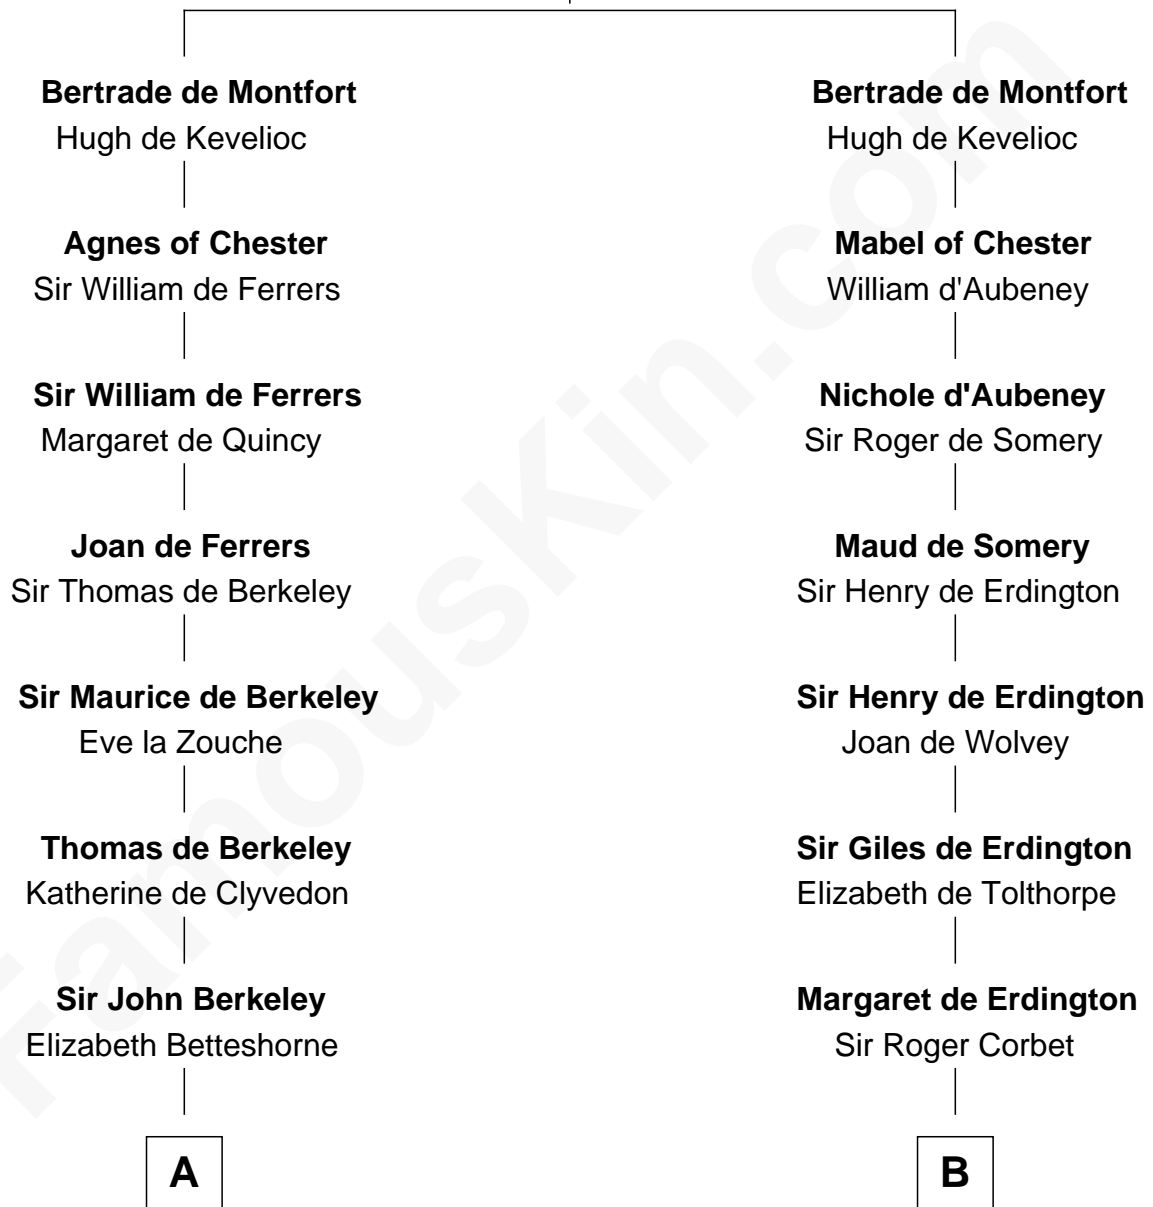

FamousKin.com

Relationship Chart of

Fitzhugh Lee

40th Governor of Virginia

19th cousin 2 times removed of

Richard Henry Lee

Signer of the Declaration of Independence

Simon III de Montfort

Maud - - - - -

C

Ann Thompson

George Mason

George Mason

Anne Eilbeck

Gen. John Mason

Anne Maria Murray