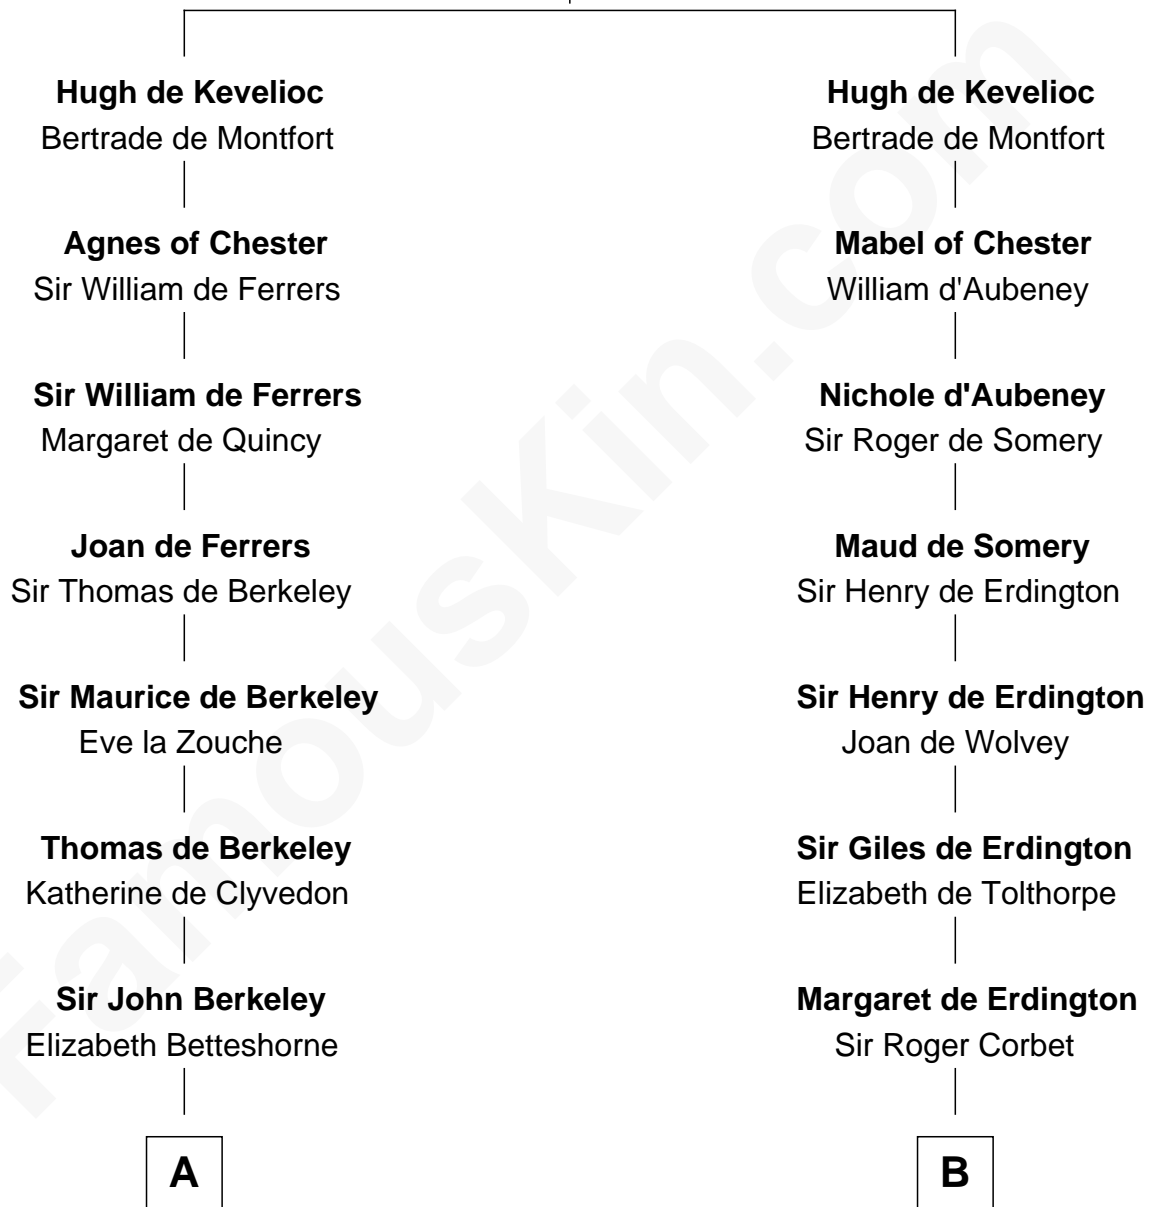

FamousKin.com

Relationship Chart of

Fitzhugh Lee

40th Governor of Virginia

19th cousin 2 times removed of

Richard Henry Lee

Signer of the Declaration of Independence

Sir Ranulf de Gernons

Maud of Gloucester

C

Ann Thompson

George Mason

George Mason

Anne Eilbeck

Gen. John Mason

Anne Maria Murray