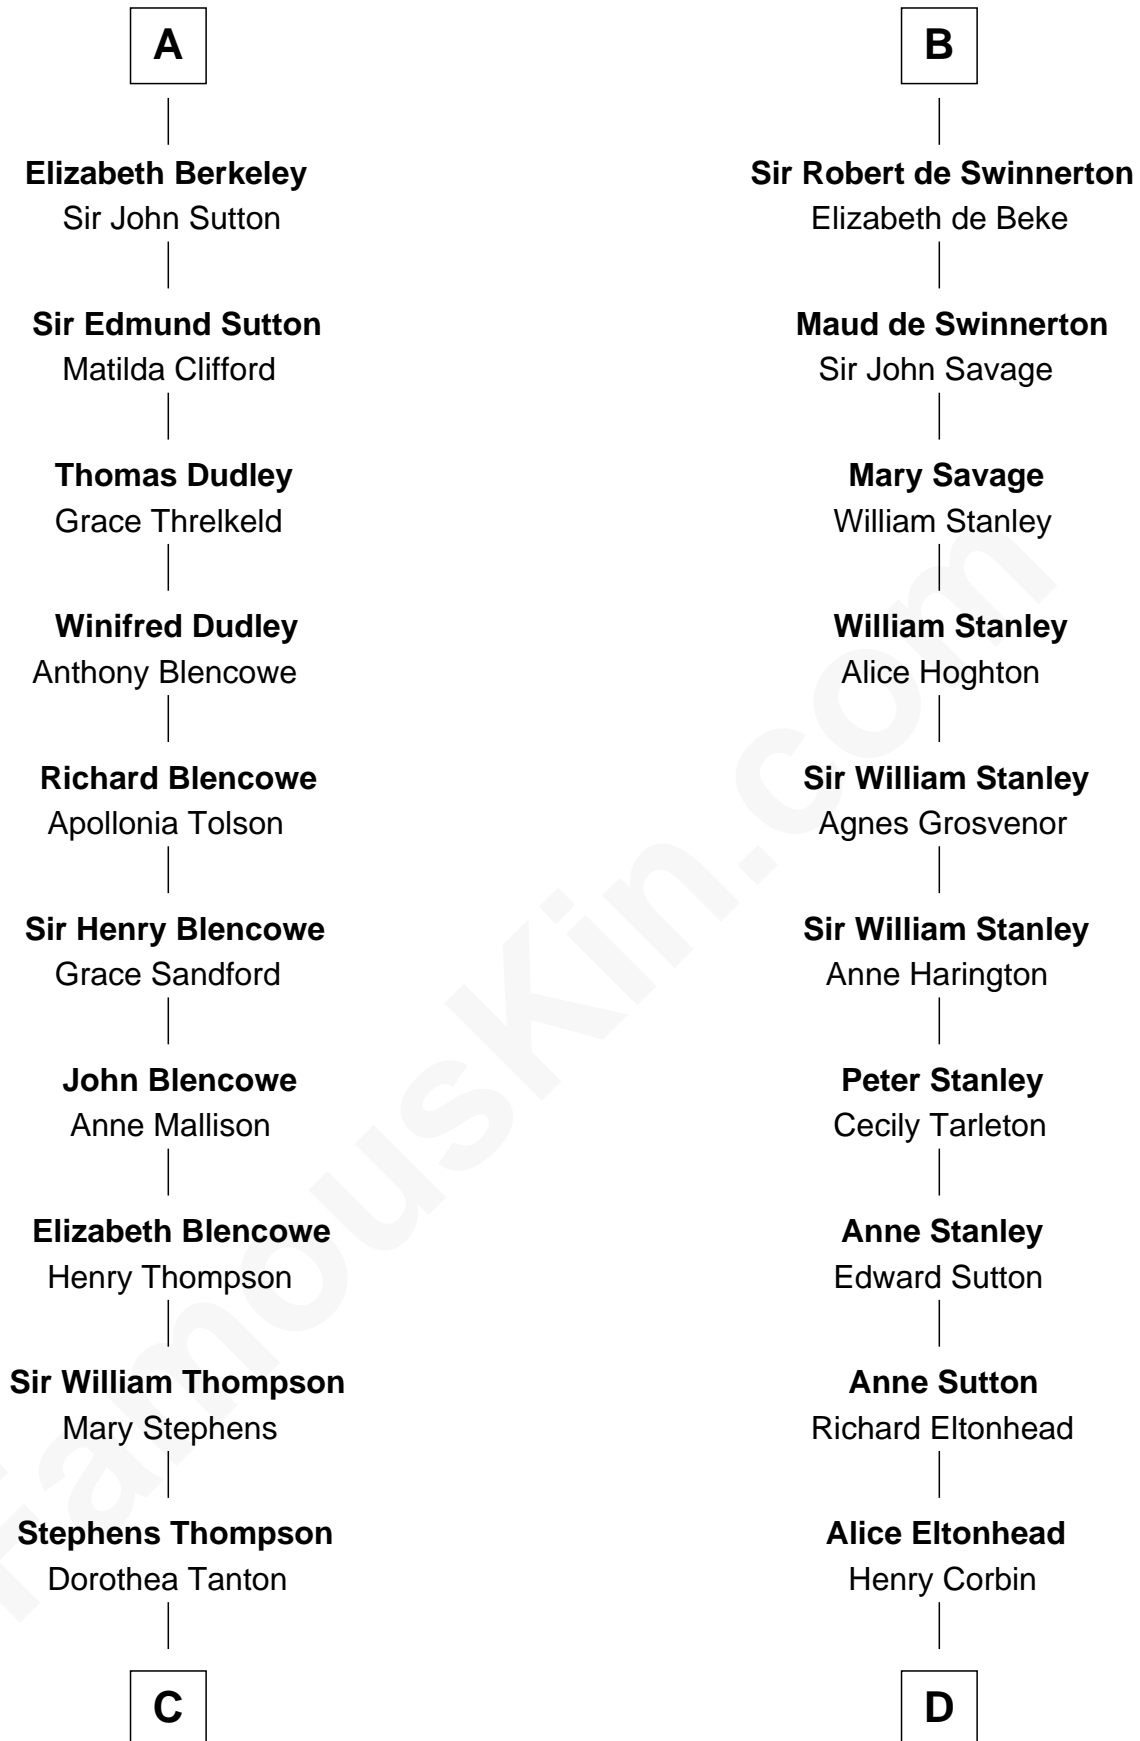

FamousKin.com

Relationship Chart of

Fitzhugh Lee

40th Governor of Virginia

19th cousin 2 times removed of

Richard Henry Lee

Signer of the Declaration of Independence

Roland of Galloway

Helena de Morville

C

Ann Thompson

George Mason

George Mason

Anne Eilbeck

Gen. John Mason

Anne Maria Murray

Anna Maria Mason

Sydney Smith Lee

Fitzhugh Lee

40th Governor of Virginia

D

Laetitia Corbin

Richard Lee

Gov. Thomas Lee