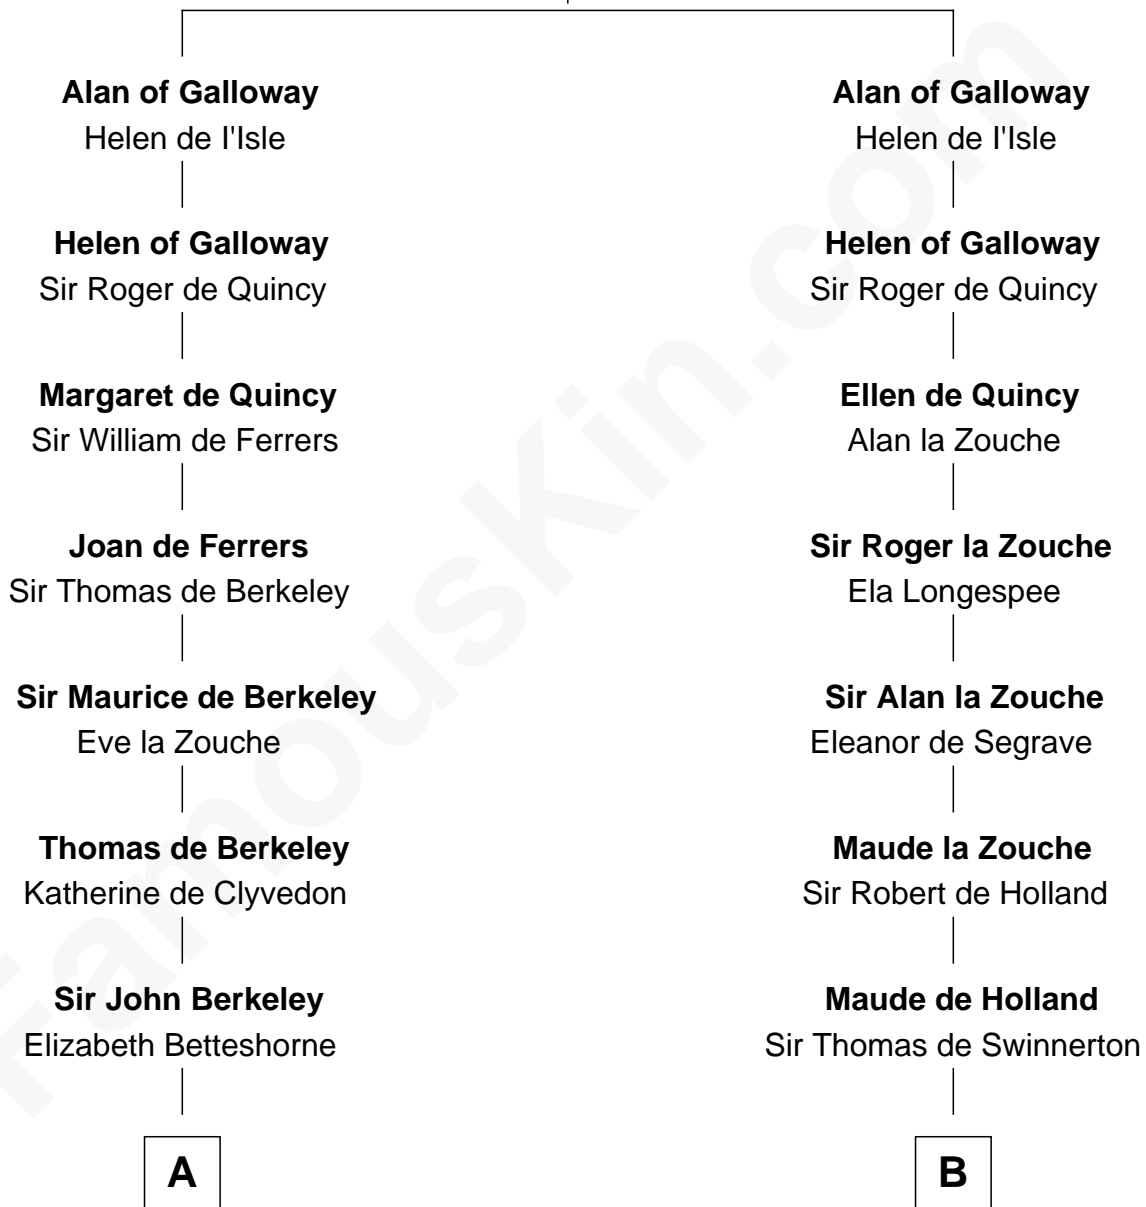

FamousKin.com

Relationship Chart of

Fitzhugh Lee

40th Governor of Virginia

19th cousin 2 times removed of

Richard Henry Lee

Signer of the Declaration of Independence

Roland of Galloway

Helena de Morville

C

Ann Thompson

George Mason

George Mason

Anne Eilbeck

Gen. John Mason

Anne Maria Murray

Anna Maria Mason

Sydney Smith Lee

Fitzhugh Lee

40th Governor of Virginia

D

Laetitia Corbin

Richard Lee

Gov. Thomas Lee