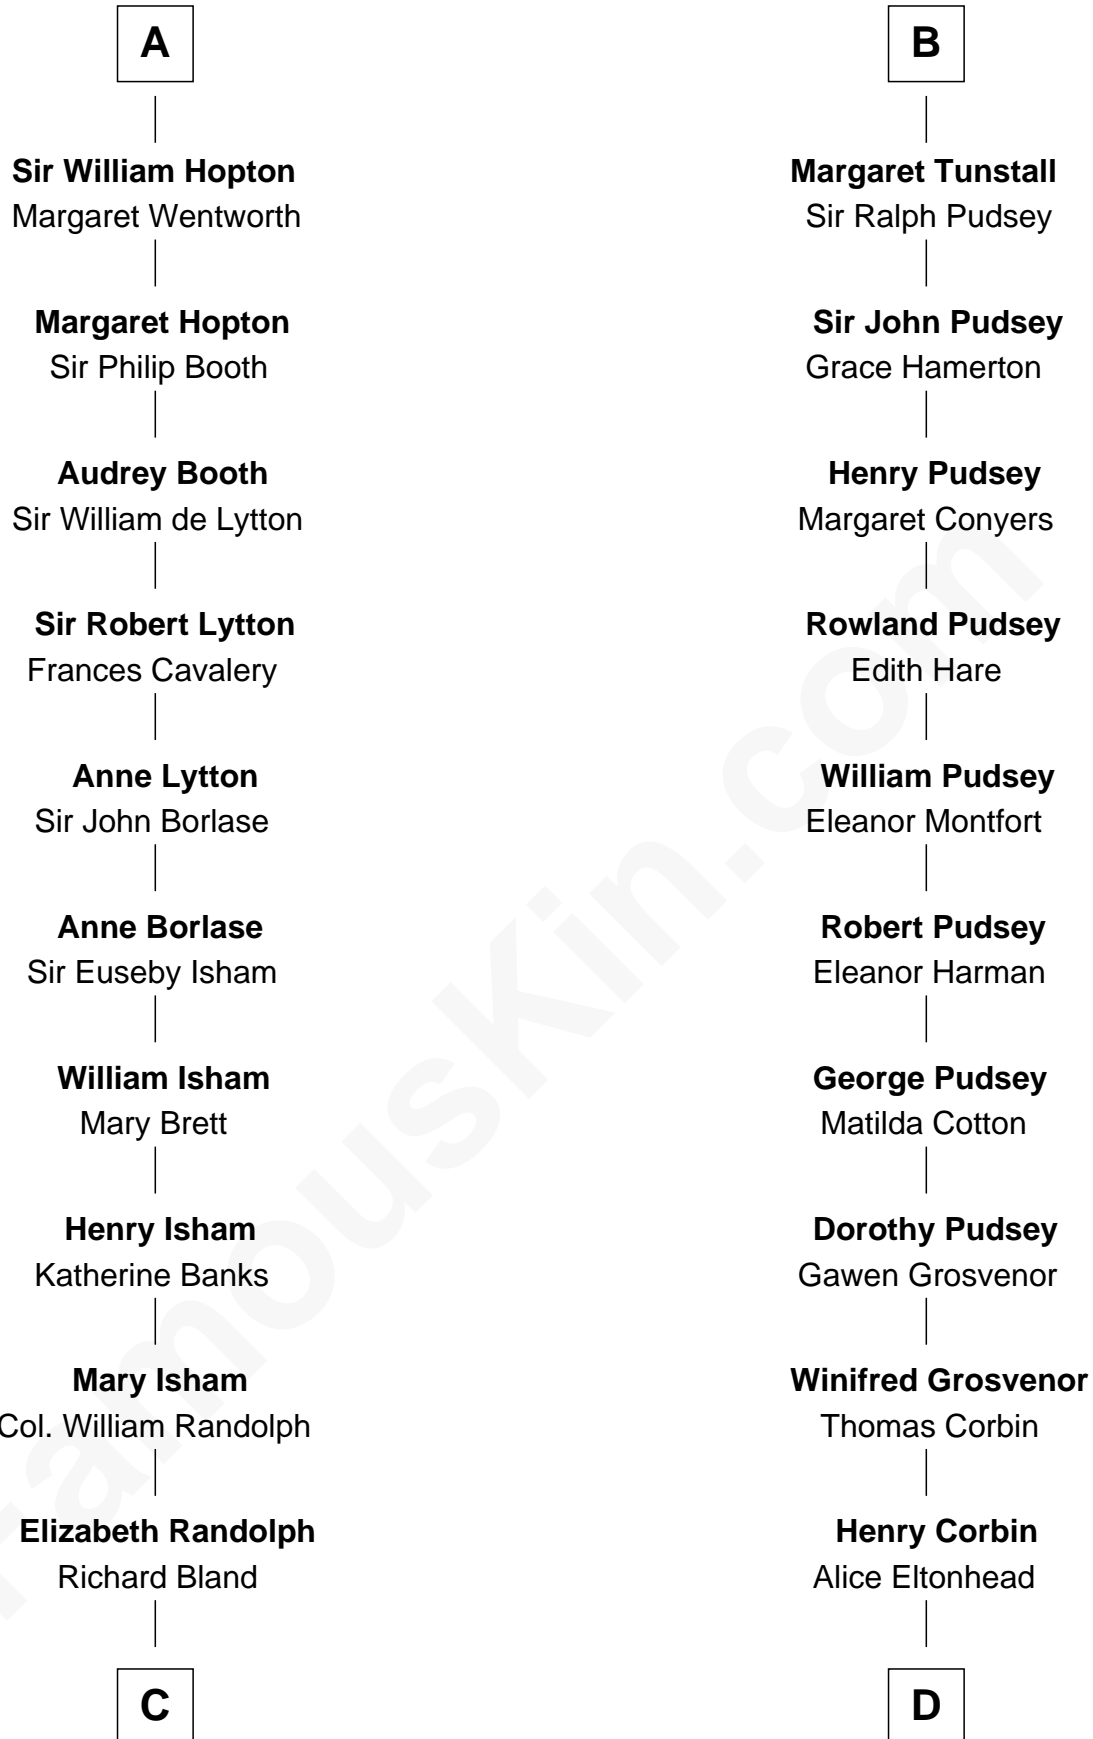

FamousKin.com

Relationship Chart of

Fitzhugh Lee

40th Governor of Virginia

19th cousin 2 times removed of

Richard Henry Lee

Signer of the Declaration of Independence

C

Mary Bland
Henry Lee

Col. Henry Lee
Lucy Grymes

Maj. Gen. Henry Lee
Anne Hill Carter

Sydney Smith Lee
Anna Maria Mason

Fitzhugh Lee
40th Governor of Virginia

D

Laetitia Corbin
Richard Lee

Gov. Thomas Lee
Hannah Ludwell