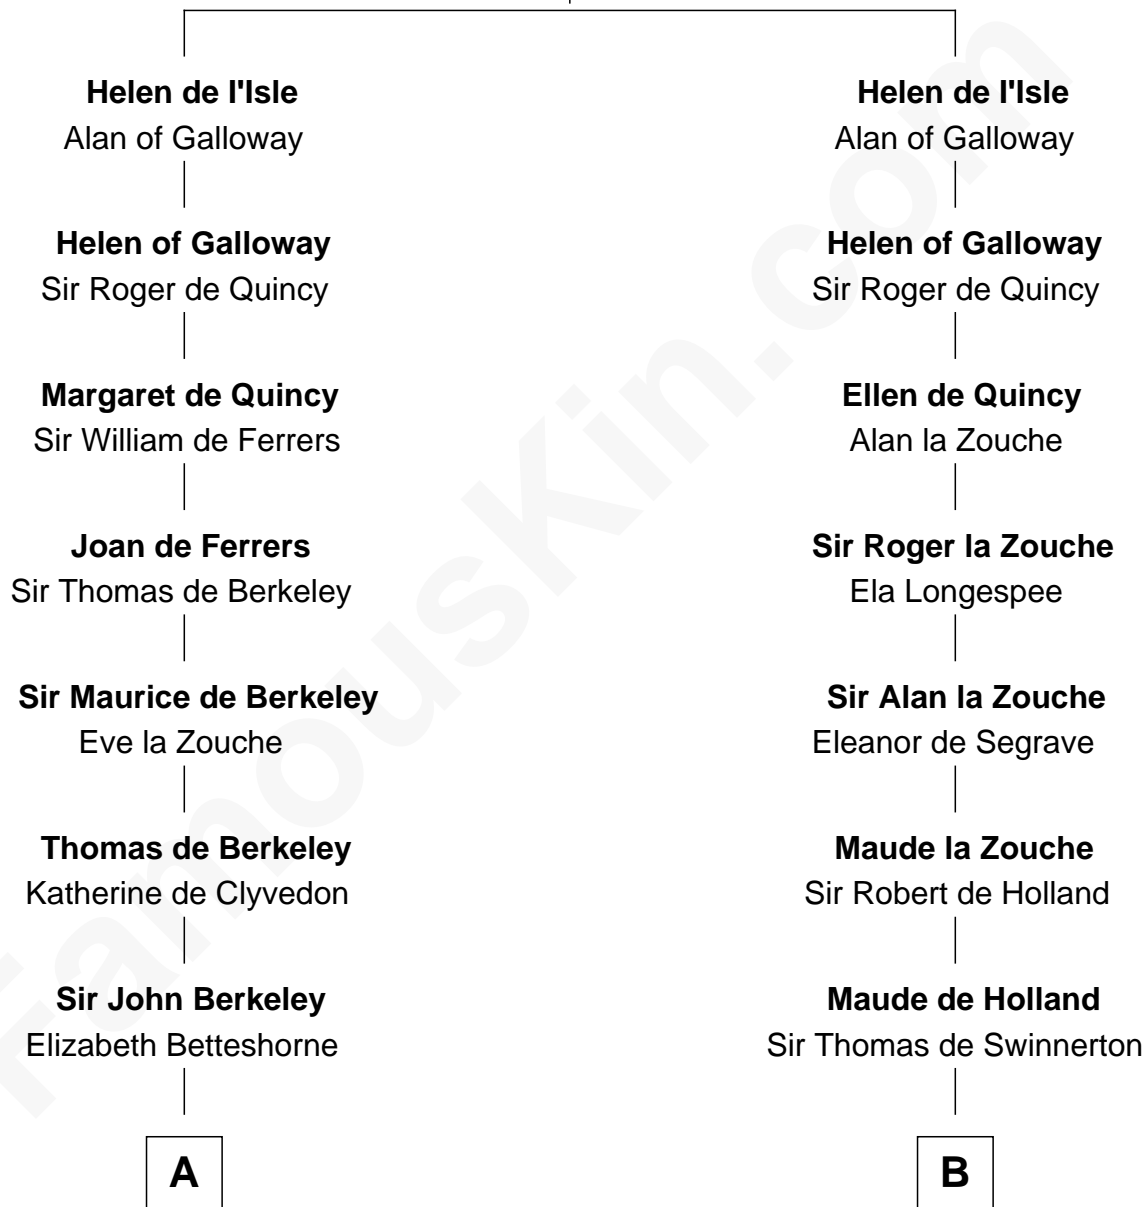

FamousKin.com

Relationship Chart of

Fitzhugh Lee

40th Governor of Virginia

19th cousin 2 times removed of

Richard Henry Lee

Signer of the Declaration of Independence

Reginald de l'Isle

Fonia of Moray

C

Ann Thompson

George Mason

George Mason

Anne Eilbeck

Gen. John Mason

Anne Maria Murray

Anna Maria Mason

Sydney Smith Lee

Fitzhugh Lee

40th Governor of Virginia

D

Laetitia Corbin

Richard Lee

Gov. Thomas Lee