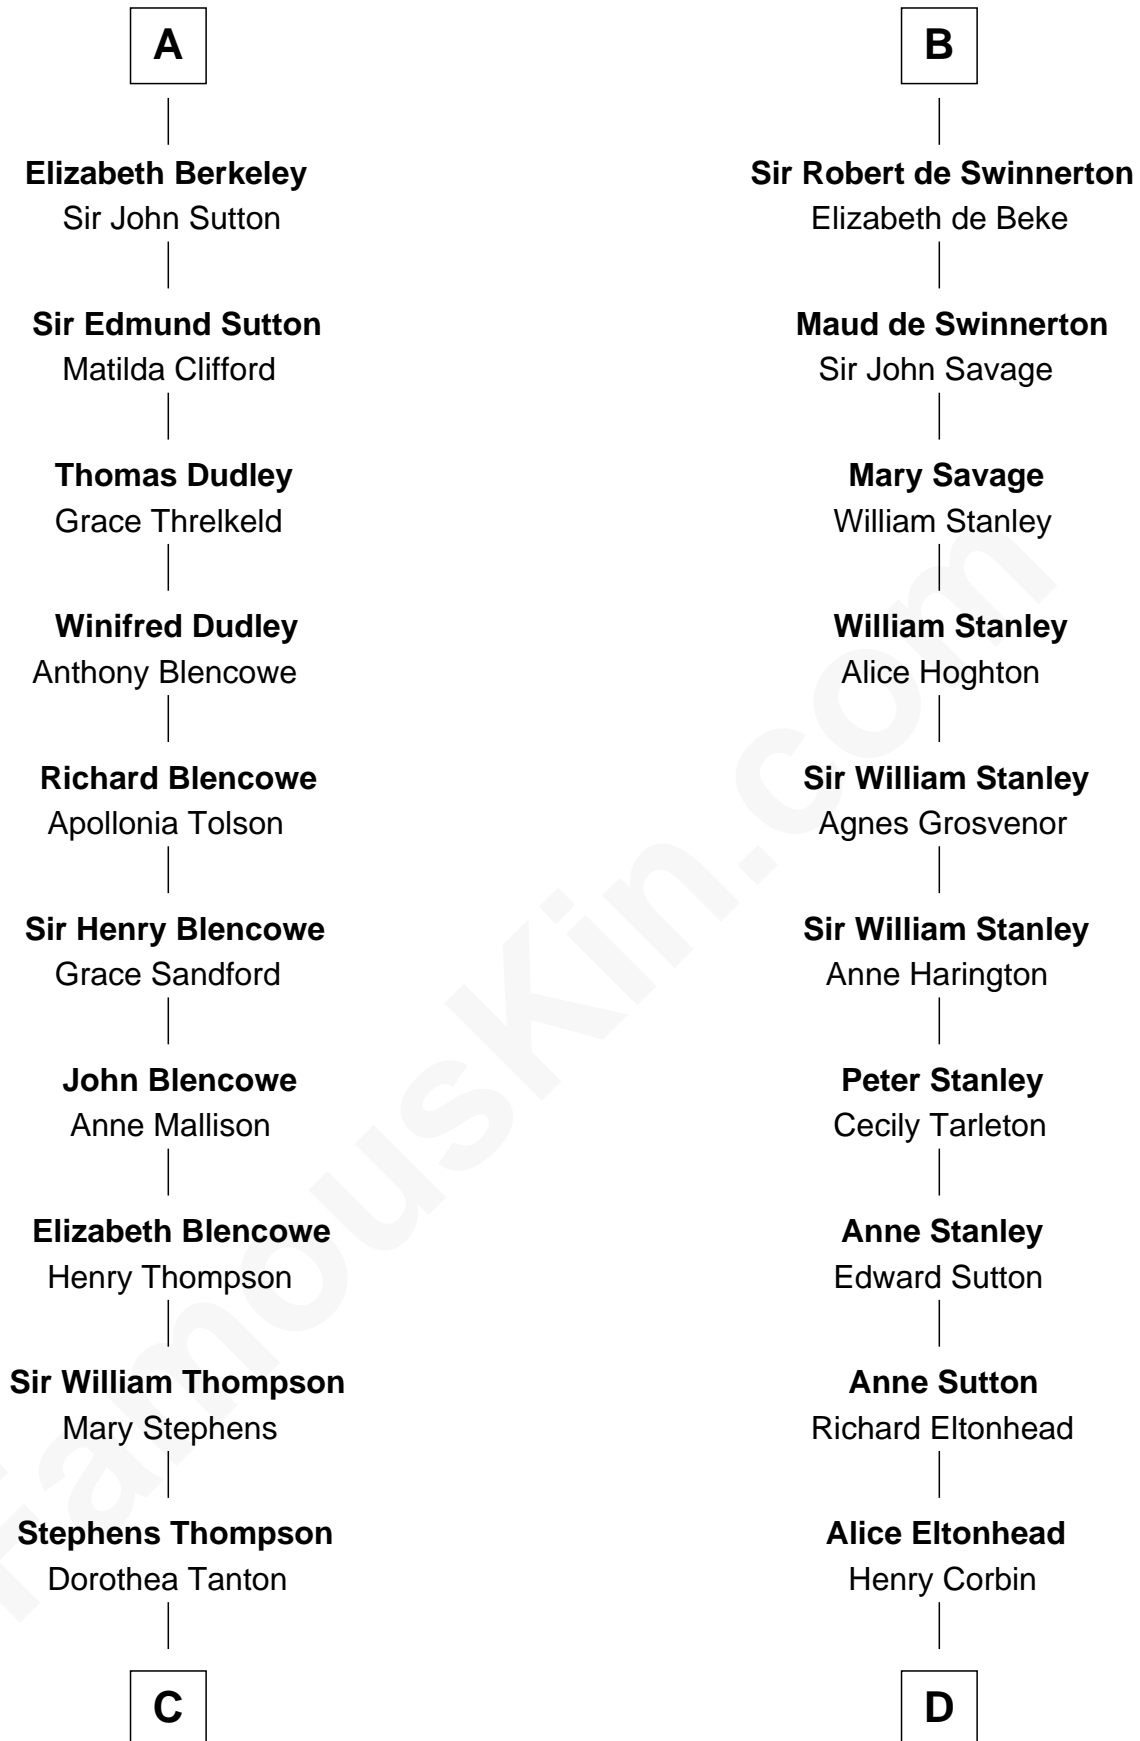

FamousKin.com

Relationship Chart of

Fitzhugh Lee

40th Governor of Virginia

19th cousin 2 times removed of

Richard Henry Lee

Signer of the Declaration of Independence

Reginald de l'Isle

Fonia of Moray

C

Ann Thompson

George Mason

George Mason

Anne Eilbeck

Gen. John Mason

Anne Maria Murray

Anna Maria Mason

Sydney Smith Lee

Fitzhugh Lee

40th Governor of Virginia

D

Laetitia Corbin

Richard Lee

Gov. Thomas Lee