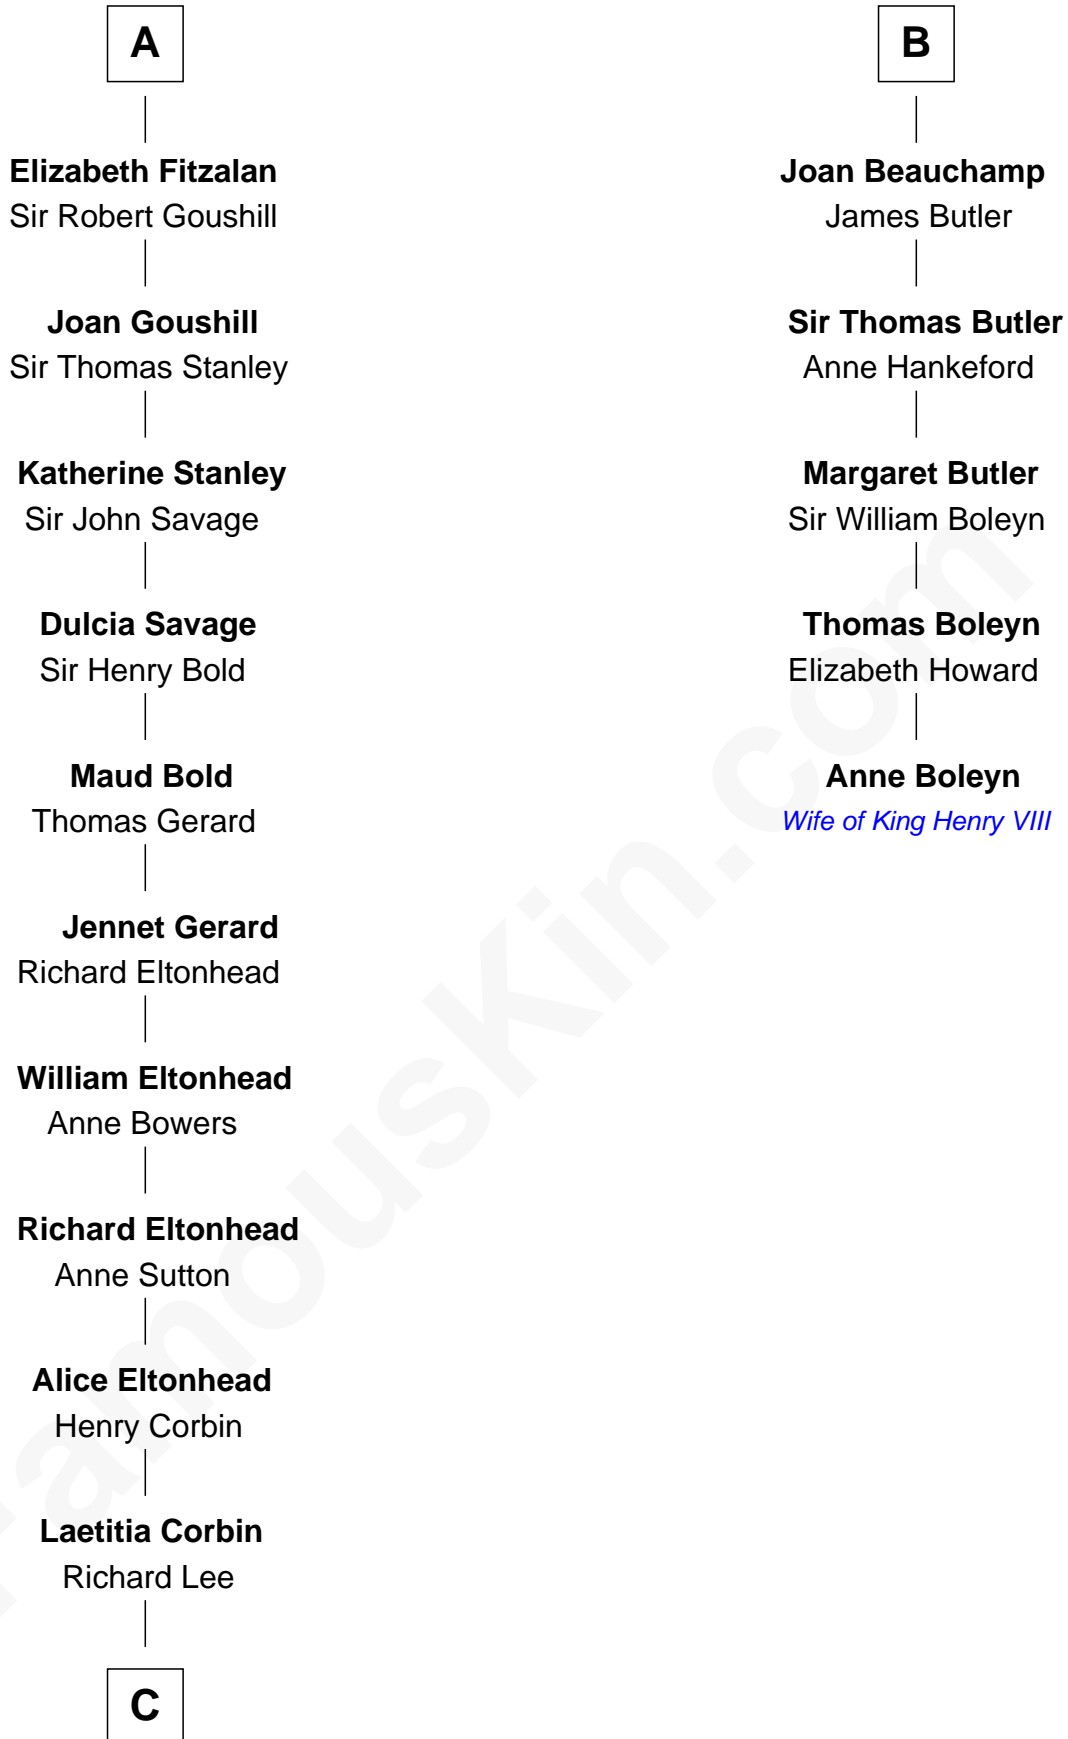

FamousKin.com

Relationship Chart of

Fitzhugh Lee

40th Governor of Virginia

11th cousin 10 times removed of

Anne Boleyn

2nd Wife of King Henry VIII

Humphrey IV de Bohun

Margaret of Scotland

C

Henry Lee
Mary Bland

Col. Henry Lee
Lucy Grymes

Maj. Gen. Henry Lee
Anne Hill Carter

Sydney Smith Lee
Anna Maria Mason

Fitzhugh Lee
40th Governor of Virginia

FamousKin.com