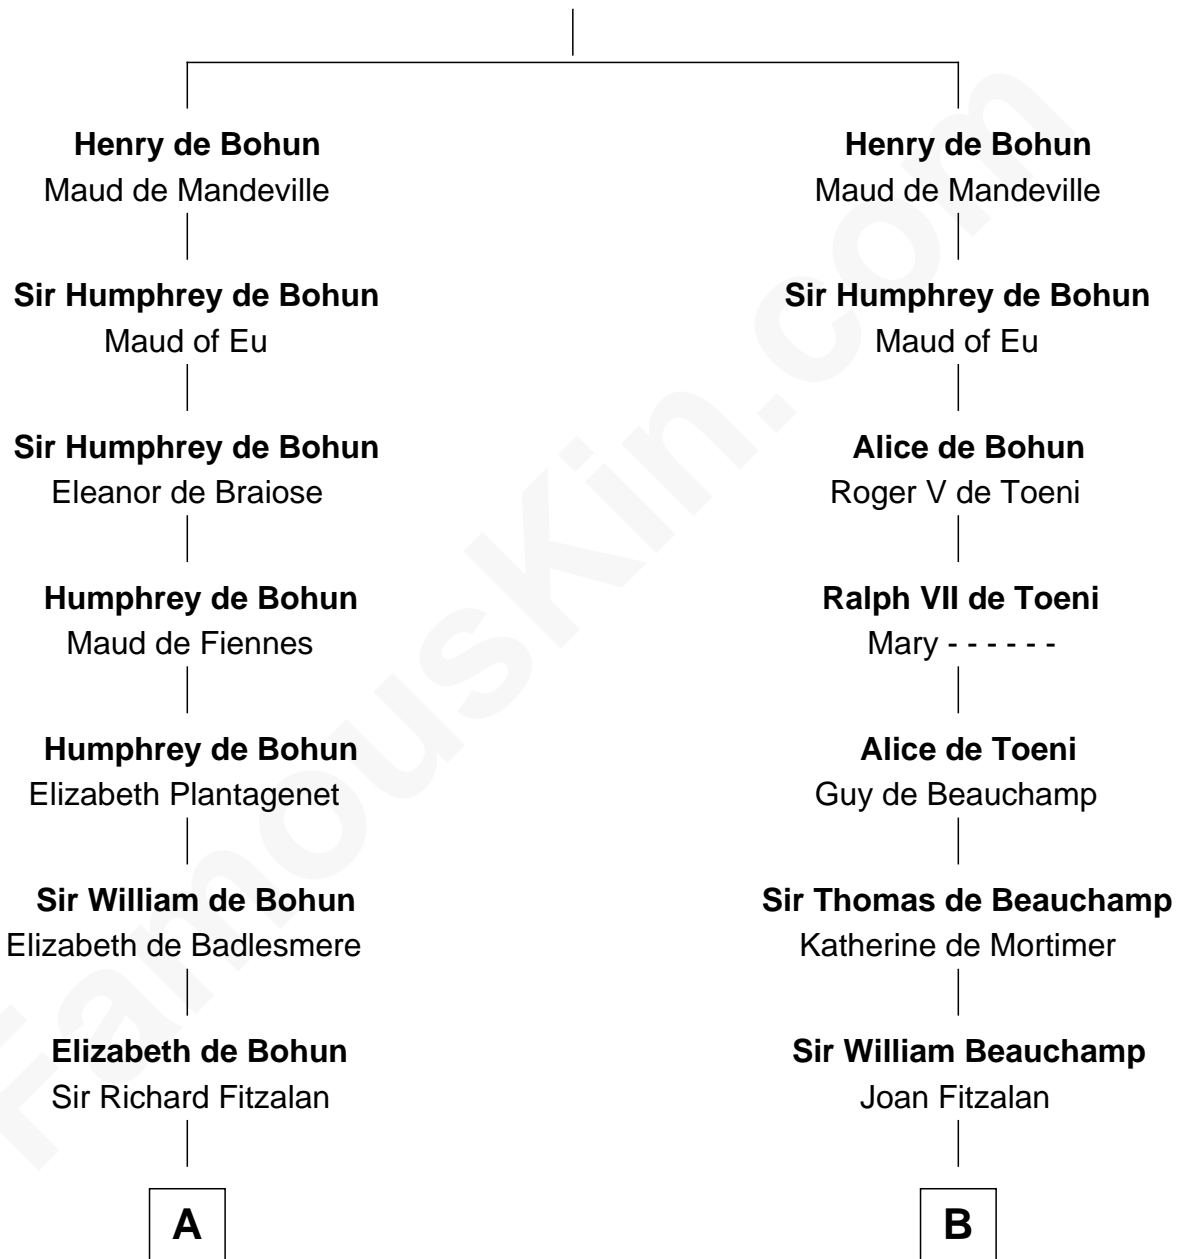

FamousKin.com

Relationship Chart of

Fitzhugh Lee

40th Governor of Virginia

11th cousin 10 times removed of

Anne Boleyn

2nd Wife of King Henry VIII

Humphrey IV de Bohun

Margaret of Scotland

C

Henry Lee
Mary Bland

Col. Henry Lee
Lucy Grymes

Maj. Gen. Henry Lee
Anne Hill Carter

Sydney Smith Lee
Anna Maria Mason

Fitzhugh Lee
40th Governor of Virginia

FamousKin.com