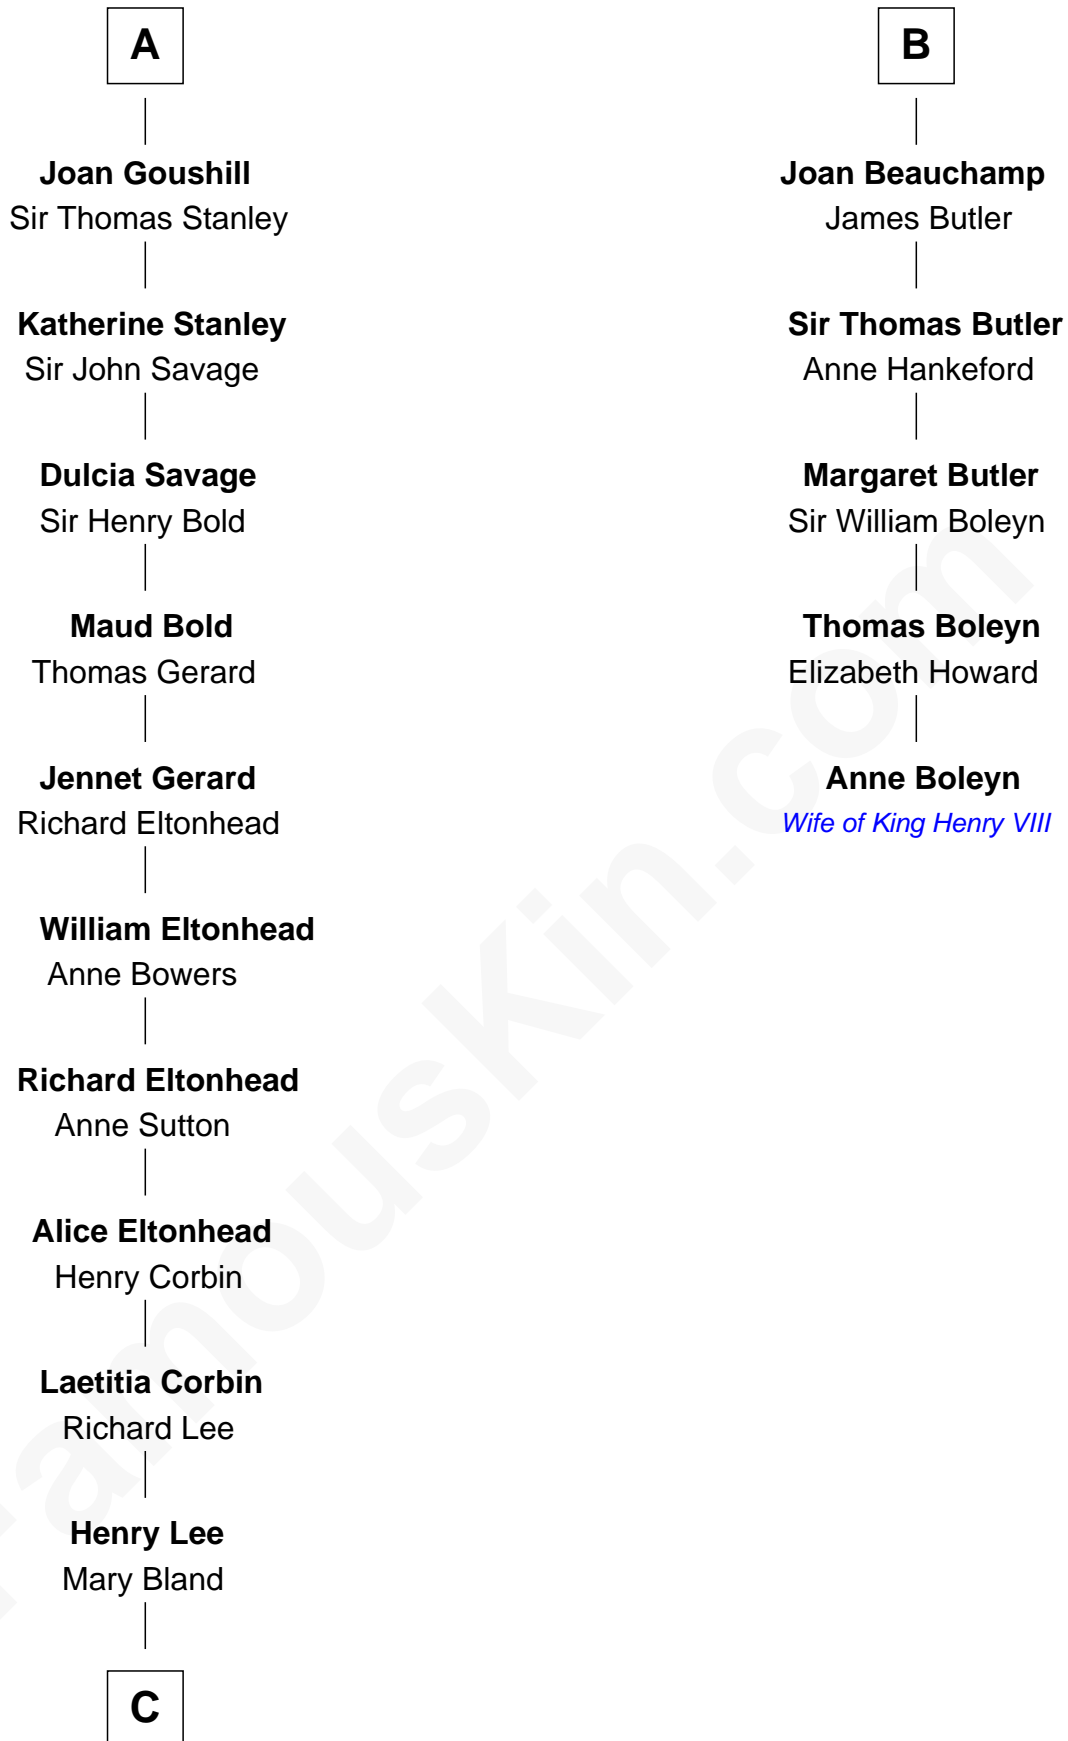

FamousKin.com

Relationship Chart of

Fitzhugh Lee

40th Governor of Virginia

11th cousin 9 times removed of

Anne Boleyn

2nd Wife of King Henry VIII

Philip of Swabia

Eleanor Plantagenet

Richard Fitzalan

Sir Richard Fitzalan

Elizabeth de Bohun

Joan Fitzalan

Sir William Beauchamp

B

C