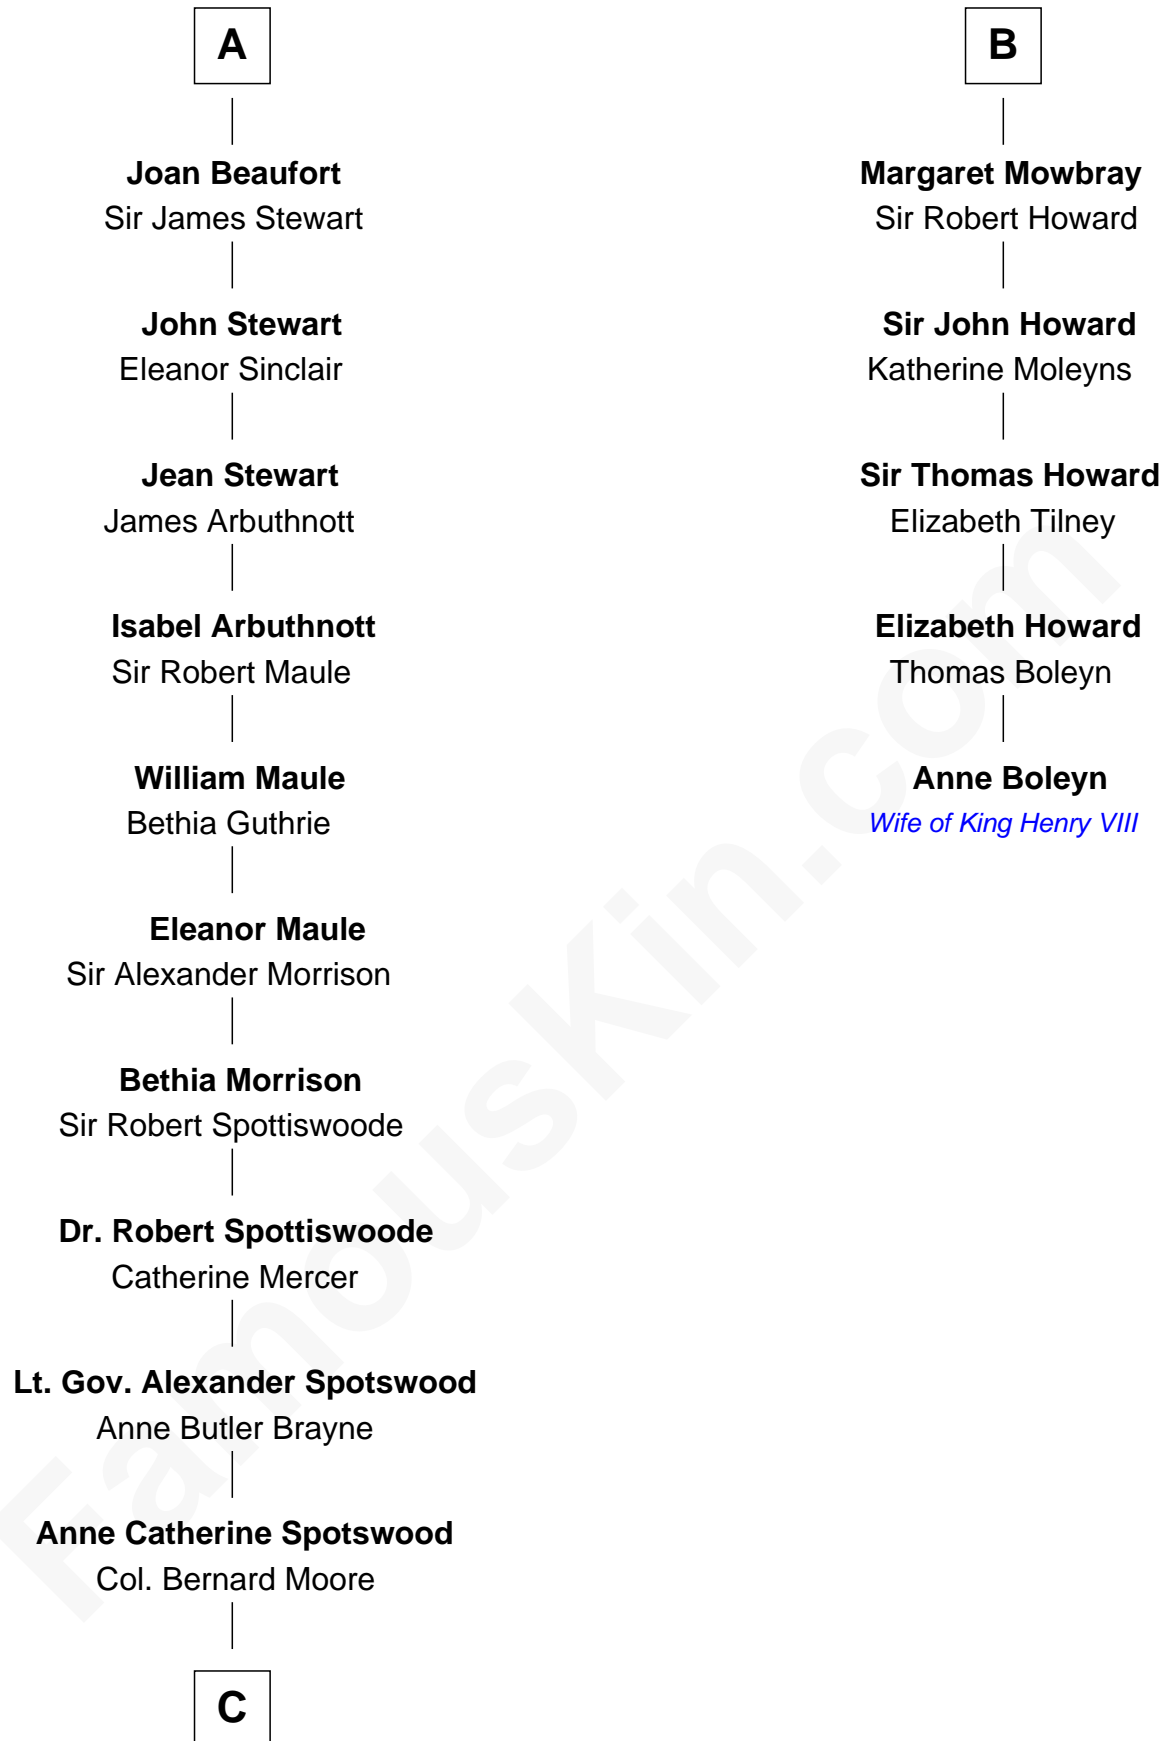

### Anne Boleyn

2nd Wife of King Henry VIII

**Hugh IV, Duke of Burgundy**

Yolanda of Dreux

**Adelaide of Burgundy**  
Henry III, Duke of Brabant

**Maria of Brabant**  
Philip III, King of France

**Margaret of France**  
Edward I, King of England

**Edmund of Woodstock**  
Margaret Wake

**Joan Plantagenet**  
Thomas Holand

**Sir Thomas de Holand**  
Alice Fitzalan

**Margaret de Holand**  
Sir John Beaufort

**A**

**Adelaide of Burgundy**  
Henry III, Duke of Brabant

**Maria of Brabant**  
Philip III, King of France

**Margaret of France**  
Edward I, King of England

**Thomas of Brotherton**  
Alice de Hales

**Margaret Plantagenet**  
John de Segrave

**Elizabeth de Segrave**  
John de Mowbray

**Sir Thomas Mowbray**  
Elizabeth Fitzalan

**B**

**C**

—  
**Anne Butler Moore**

Charles Carter

—  
**Anne Hill Carter**

Maj. Gen. Henry Lee

—  
**Sydney Smith Lee**