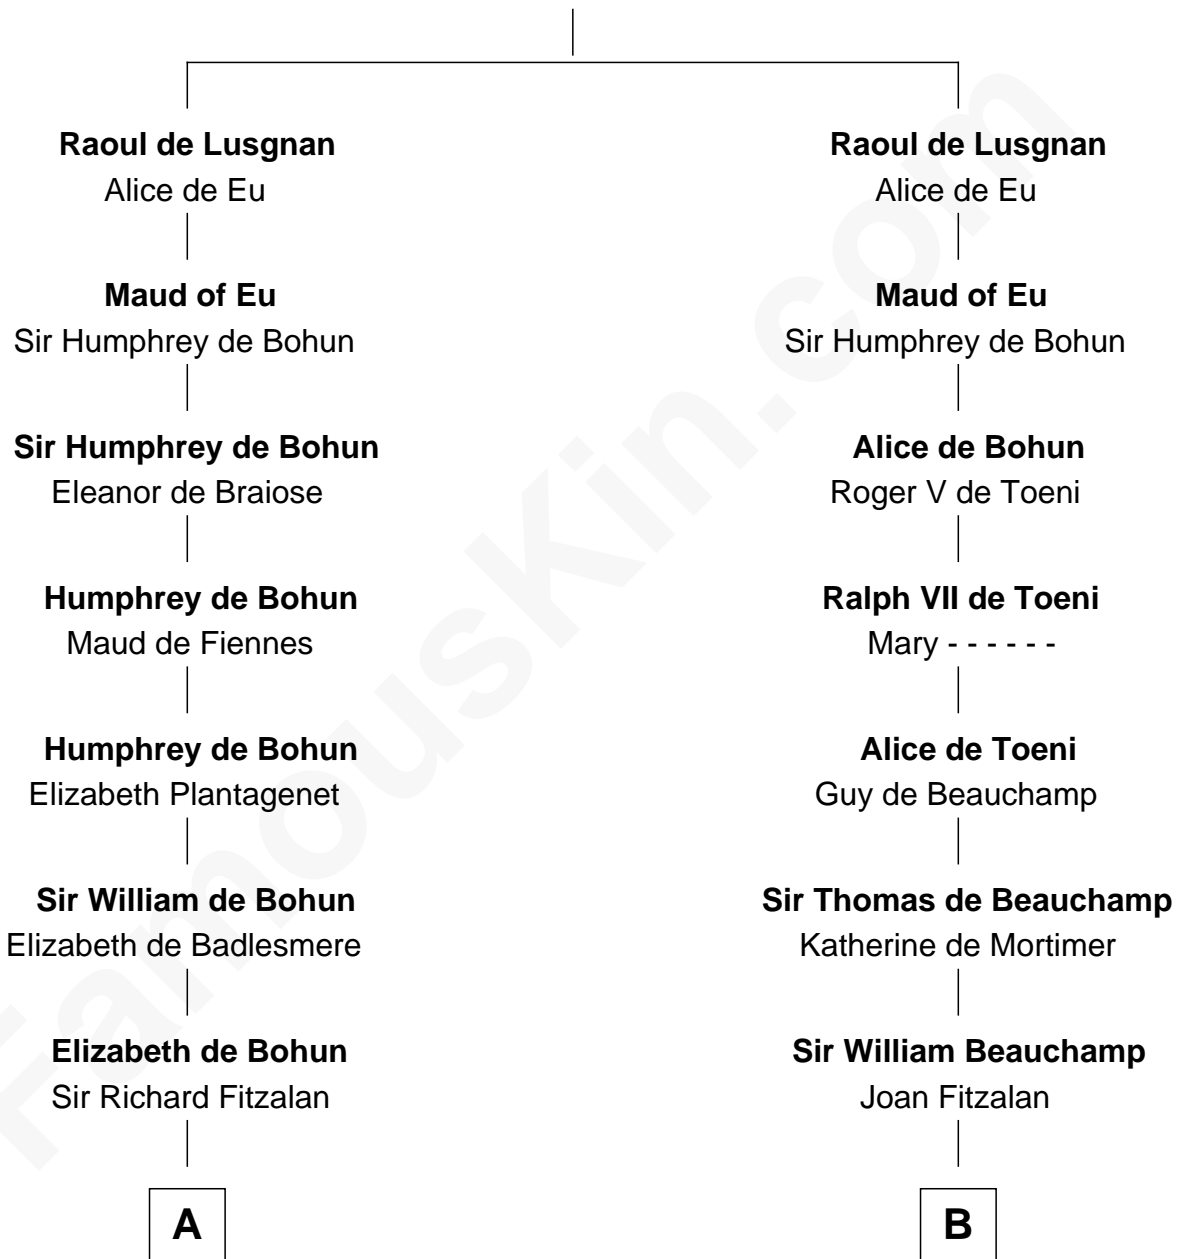

FamousKin.com

Relationship Chart of

Fitzhugh Lee

40th Governor of Virginia

11th cousin 10 times removed of

Anne Boleyn

2nd Wife of King Henry VIII

Hugues de Lusignan

Orengarde - - - - -

C

Henry Lee
Mary Bland

Col. Henry Lee
Lucy Grymes

Maj. Gen. Henry Lee
Anne Hill Carter

Sydney Smith Lee
Anna Maria Mason

Fitzhugh Lee
40th Governor of Virginia

FamousKin.com