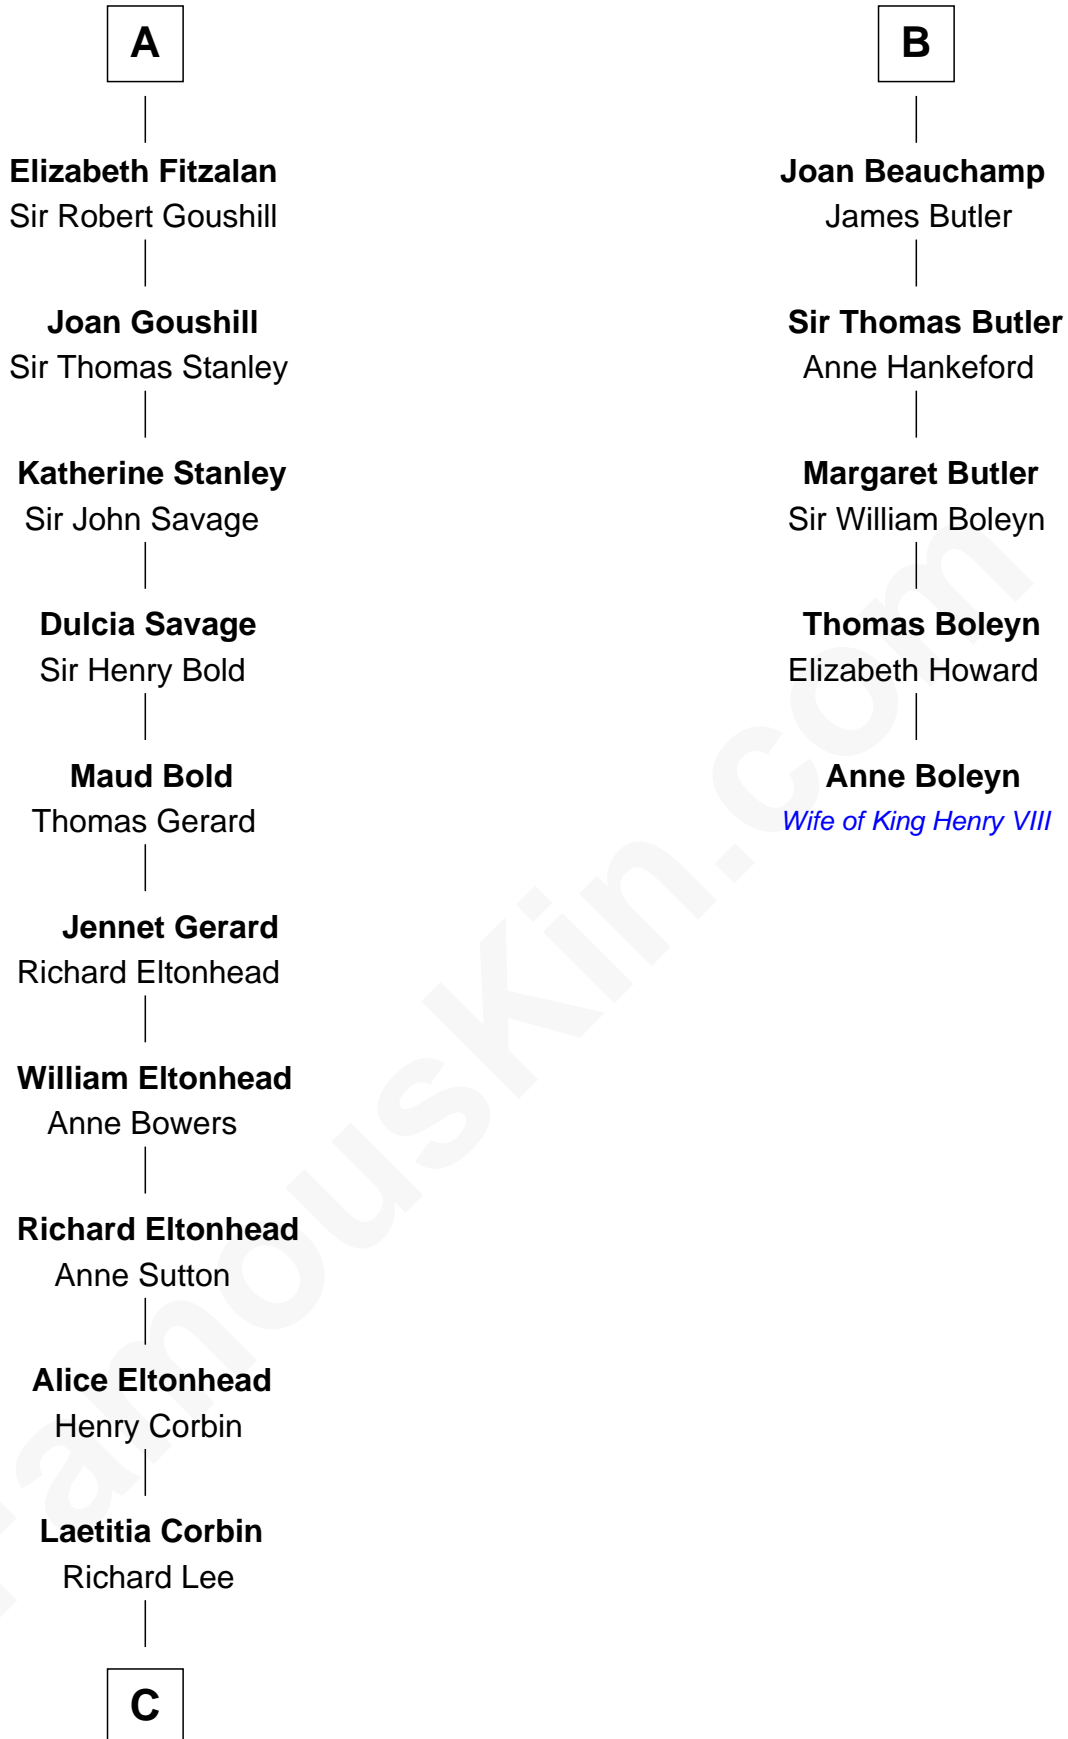

FamousKin.com

Relationship Chart of

Fitzhugh Lee

40th Governor of Virginia

11th cousin 10 times removed of

Anne Boleyn

2nd Wife of King Henry VIII

Hugues de Lusignan

Orengarde - - - - -

C

Henry Lee
Mary Bland

Col. Henry Lee
Lucy Grymes

Maj. Gen. Henry Lee
Anne Hill Carter

Sydney Smith Lee
Anna Maria Mason

Fitzhugh Lee
40th Governor of Virginia

FamousKin.com