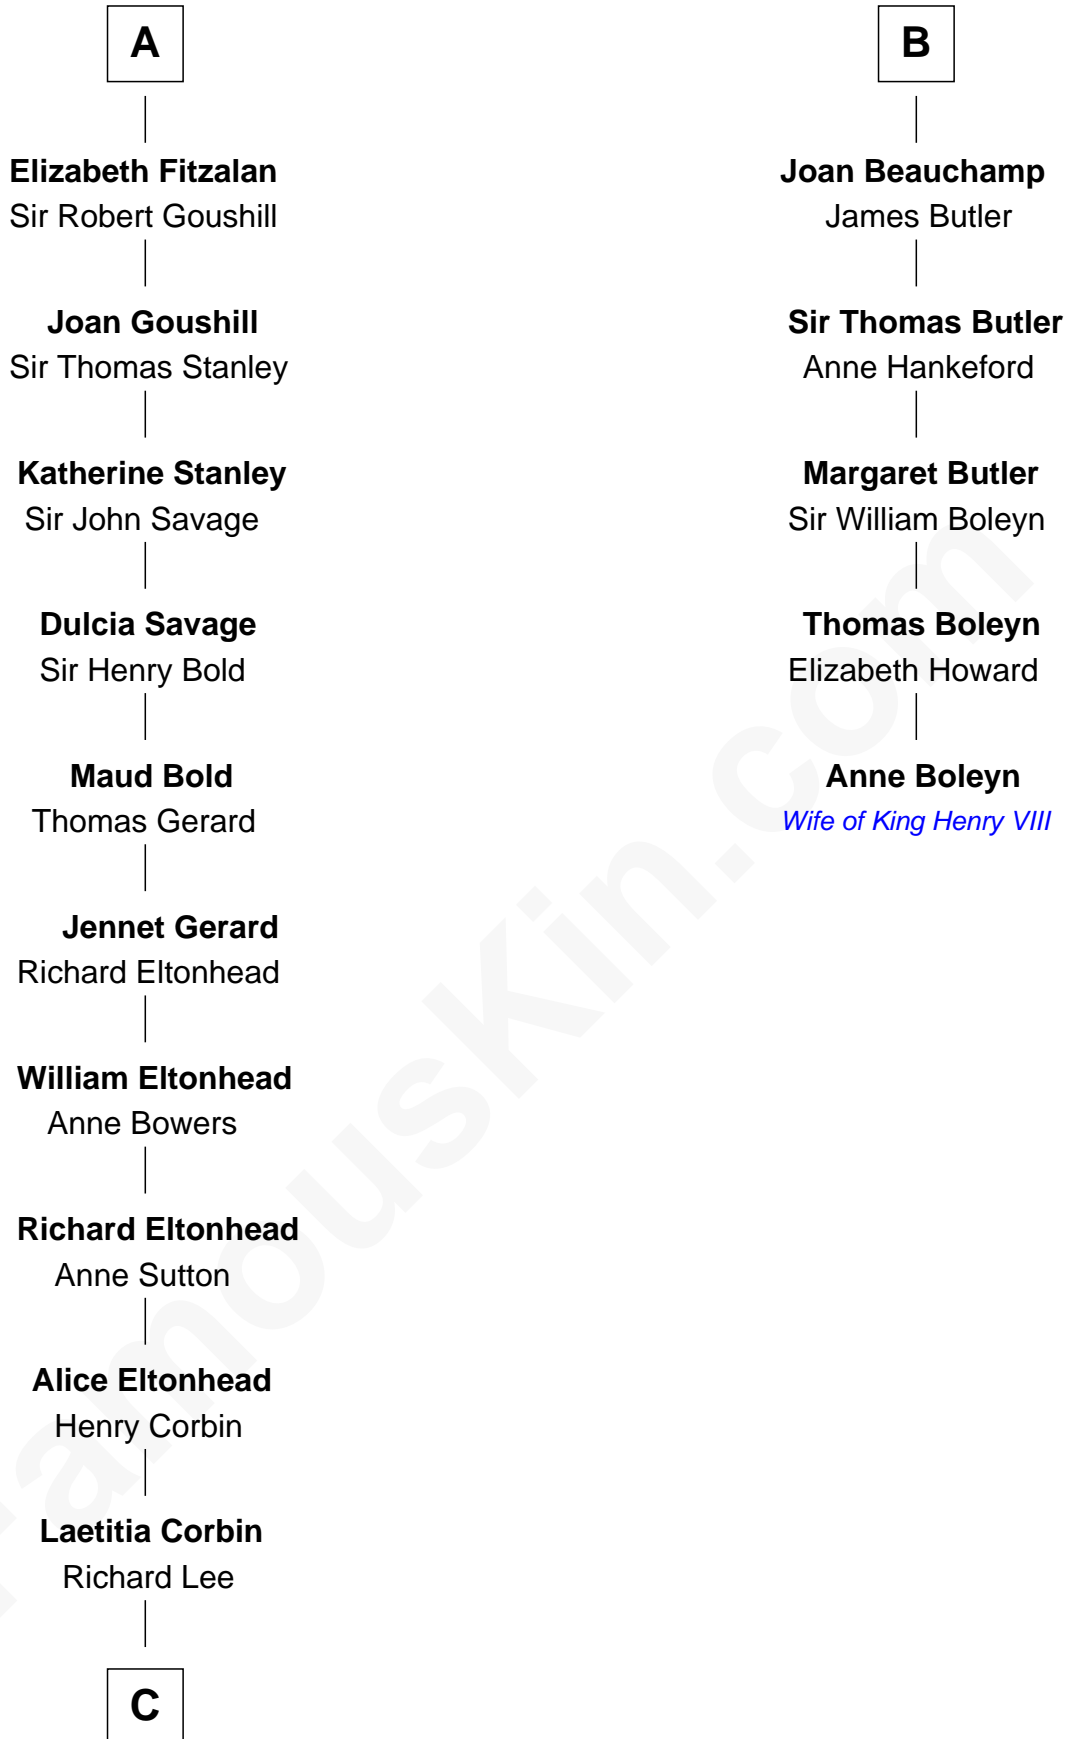

FamousKin.com

Relationship Chart of

Fitzhugh Lee

40th Governor of Virginia

11th cousin 10 times removed of

Anne Boleyn

2nd Wife of King Henry VIII

Beatrix de Say
Sir Geoffrey FitzPiers

C

Henry Lee
Mary Bland

Col. Henry Lee
Lucy Grymes

Maj. Gen. Henry Lee
Anne Hill Carter

Sydney Smith Lee
Anna Maria Mason

Fitzhugh Lee
40th Governor of Virginia

FamousKin.com