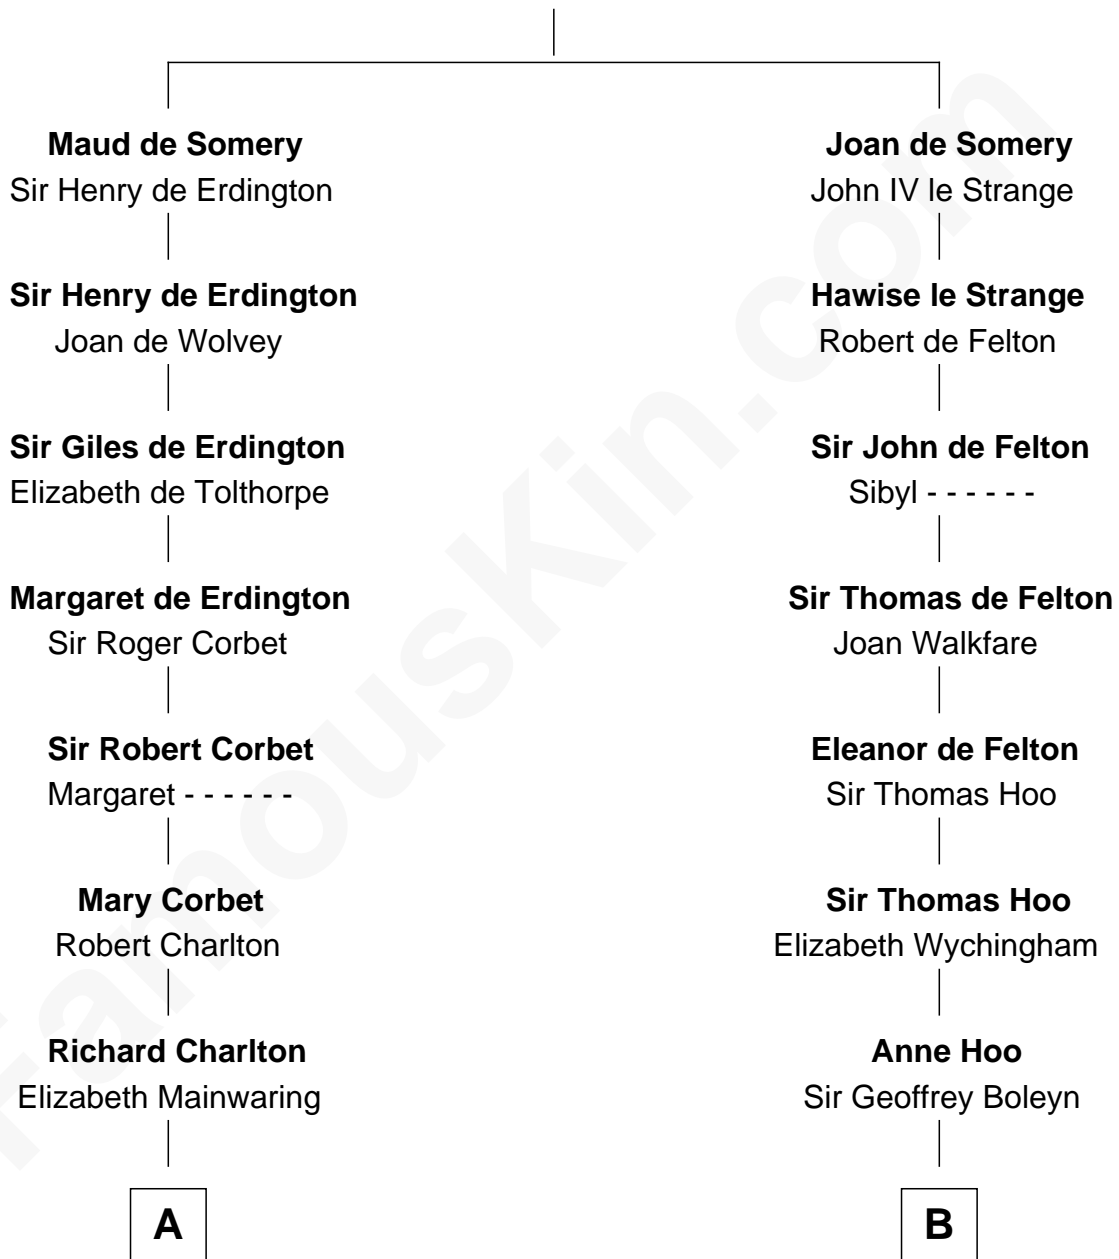

## Relationship Chart of

### Fitzhugh Lee

40th Governor of Virginia

9th cousin 10 times removed of

### Anne Boleyn

2nd Wife of King Henry VIII

**Sir Roger de Somery**

Nichole d'Aubenev

**C**

—  
**Maj. Gen. Henry Lee**

Anne Hill Carter

—  
**Sydney Smith Lee**

Anna Maria Mason

—  
**Fitzhugh Lee**

*40th Governor of Virginia*

FamousKin.com