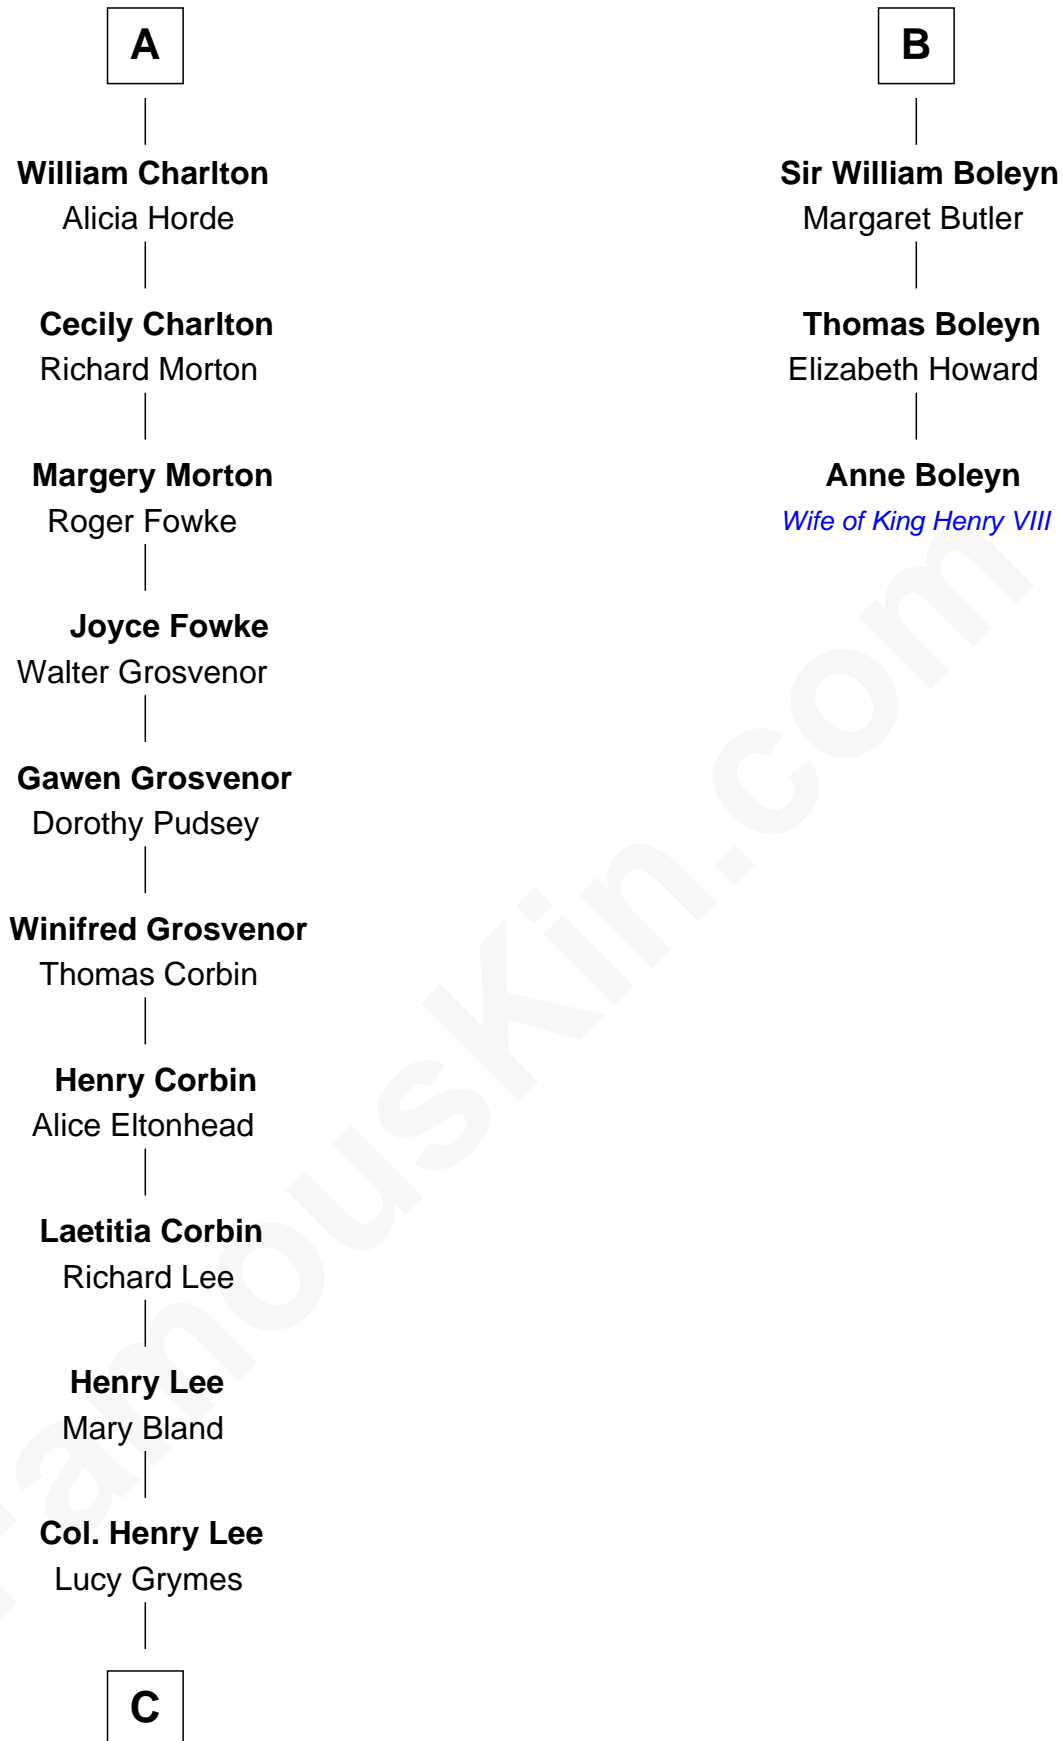

## Relationship Chart of

### Fitzhugh Lee

40th Governor of Virginia

9th cousin 10 times removed of

### Anne Boleyn

2nd Wife of King Henry VIII

**Sir Roger de Somery**

Nichole d'Aubenev

**C**

—  
**Maj. Gen. Henry Lee**

Anne Hill Carter

—  
**Sydney Smith Lee**

Anna Maria Mason

—  
**Fitzhugh Lee**

*40th Governor of Virginia*

FamousKin.com