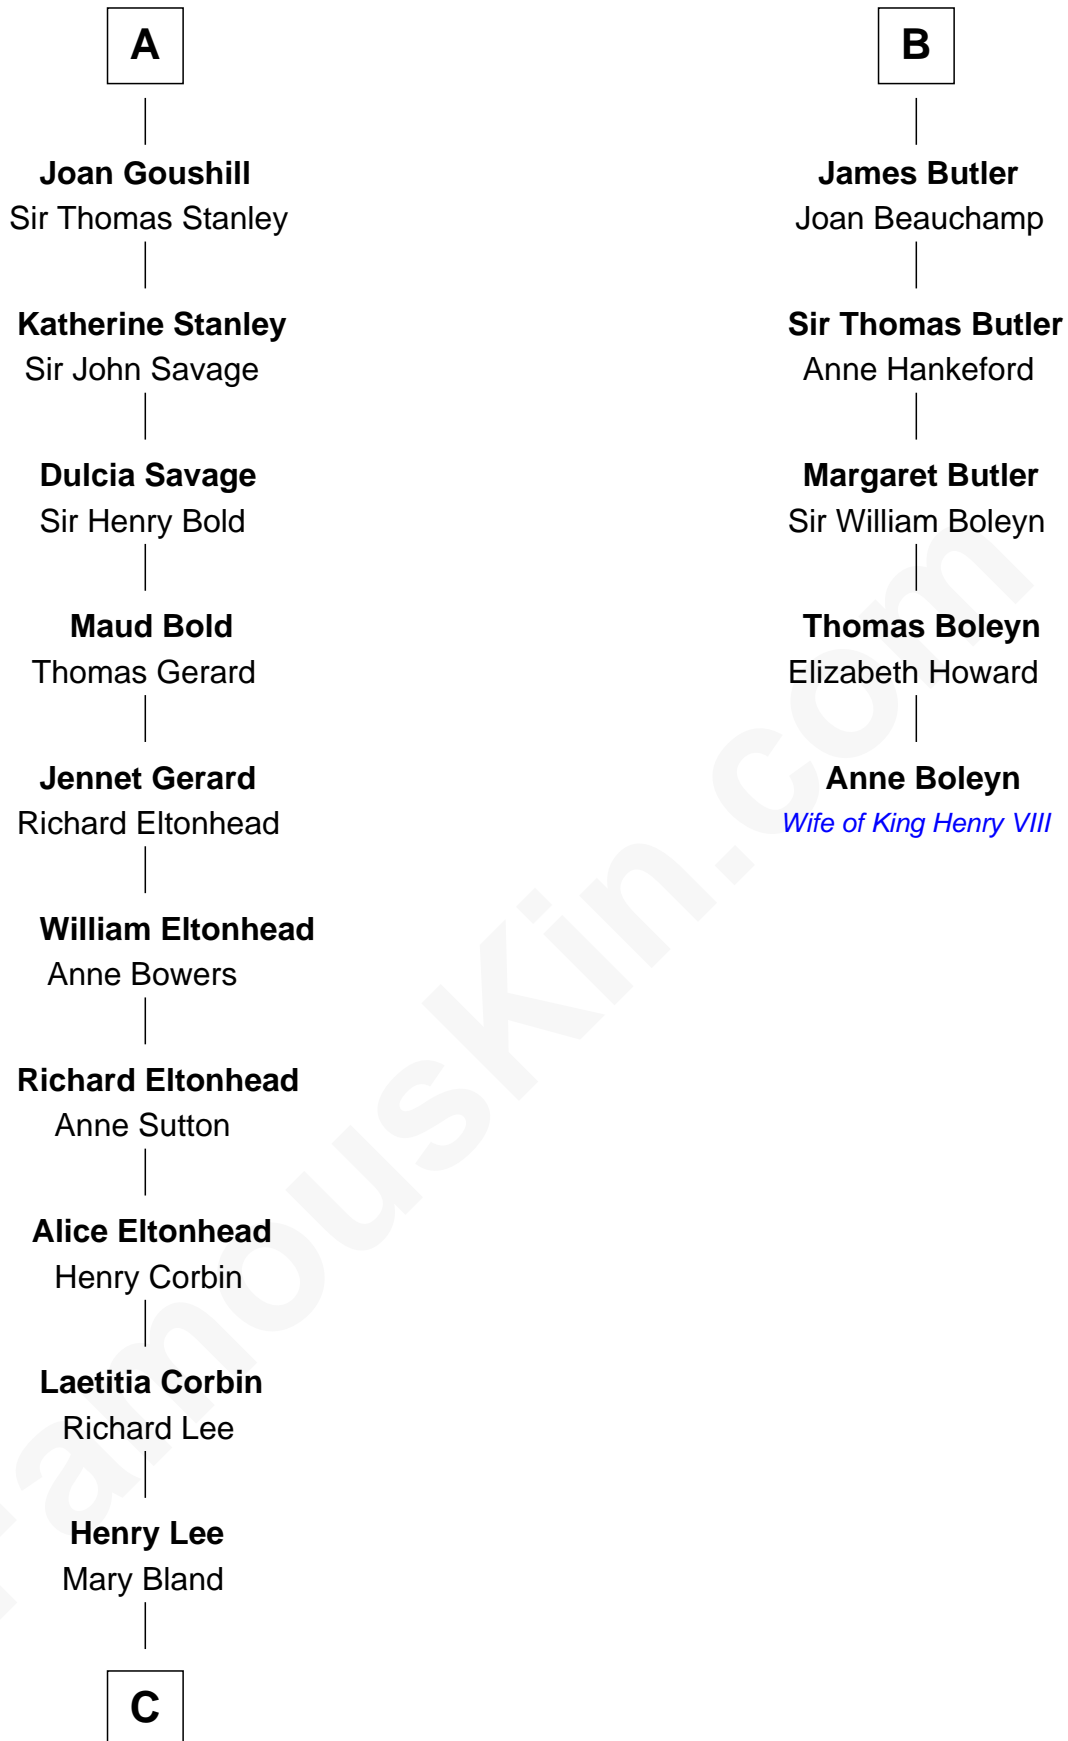

FamousKin.com

Relationship Chart of

Fitzhugh Lee

40th Governor of Virginia

11th cousin 9 times removed of

Anne Boleyn

2nd Wife of King Henry VIII

Henry II, King of England
Eleanor of Aquitaine

C

Col. Henry Lee

Lucy Grymes

Maj. Gen. Henry Lee

Anne Hill Carter

Sydney Smith Lee

Anna Maria Mason

Fitzhugh Lee

40th Governor of Virginia

FamousKin.com