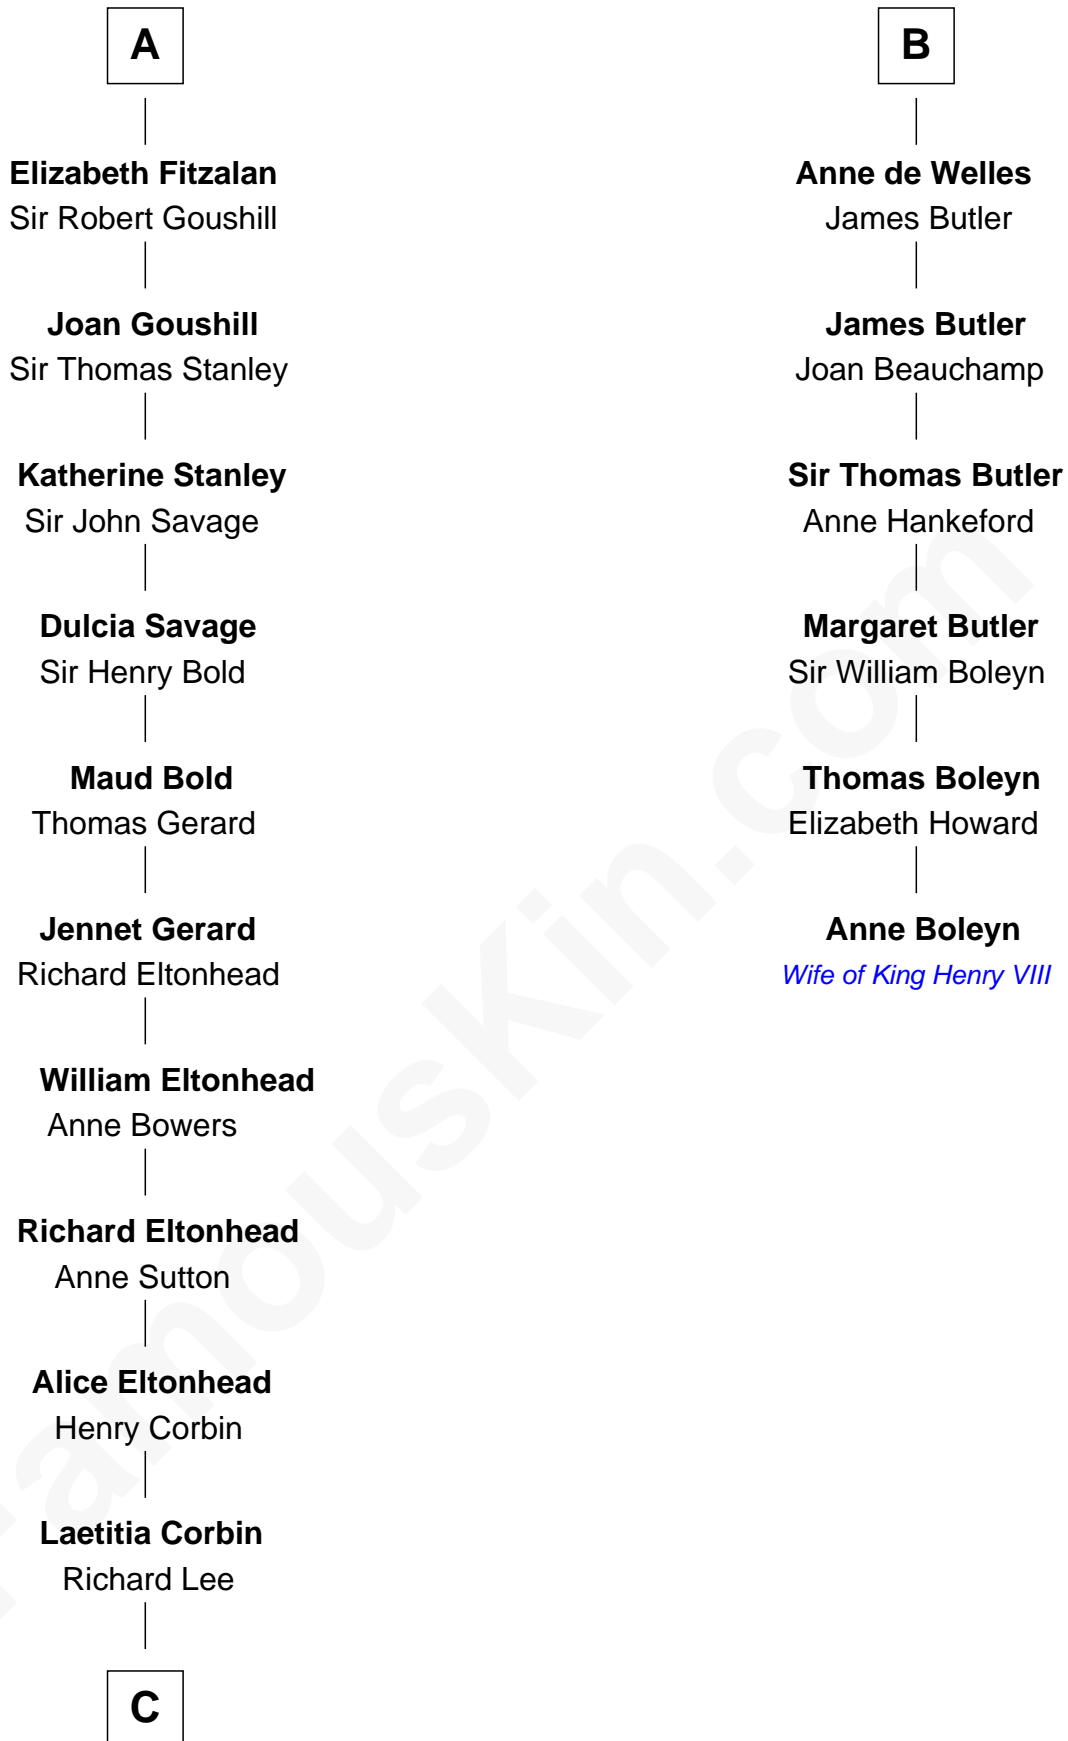

## Relationship Chart of

### Fitzhugh Lee

40th Governor of Virginia

12th cousin 9 times removed of

### Anne Boleyn

2nd Wife of King Henry VIII

**Robert de Bermingham**

-----

**C**

Henry Lee  
Mary Bland

Col. Henry Lee  
Lucy Grymes

Maj. Gen. Henry Lee  
Anne Hill Carter

Sydney Smith Lee  
Anna Maria Mason

Fitzhugh Lee  
*40th Governor of Virginia*

FamousKin.com