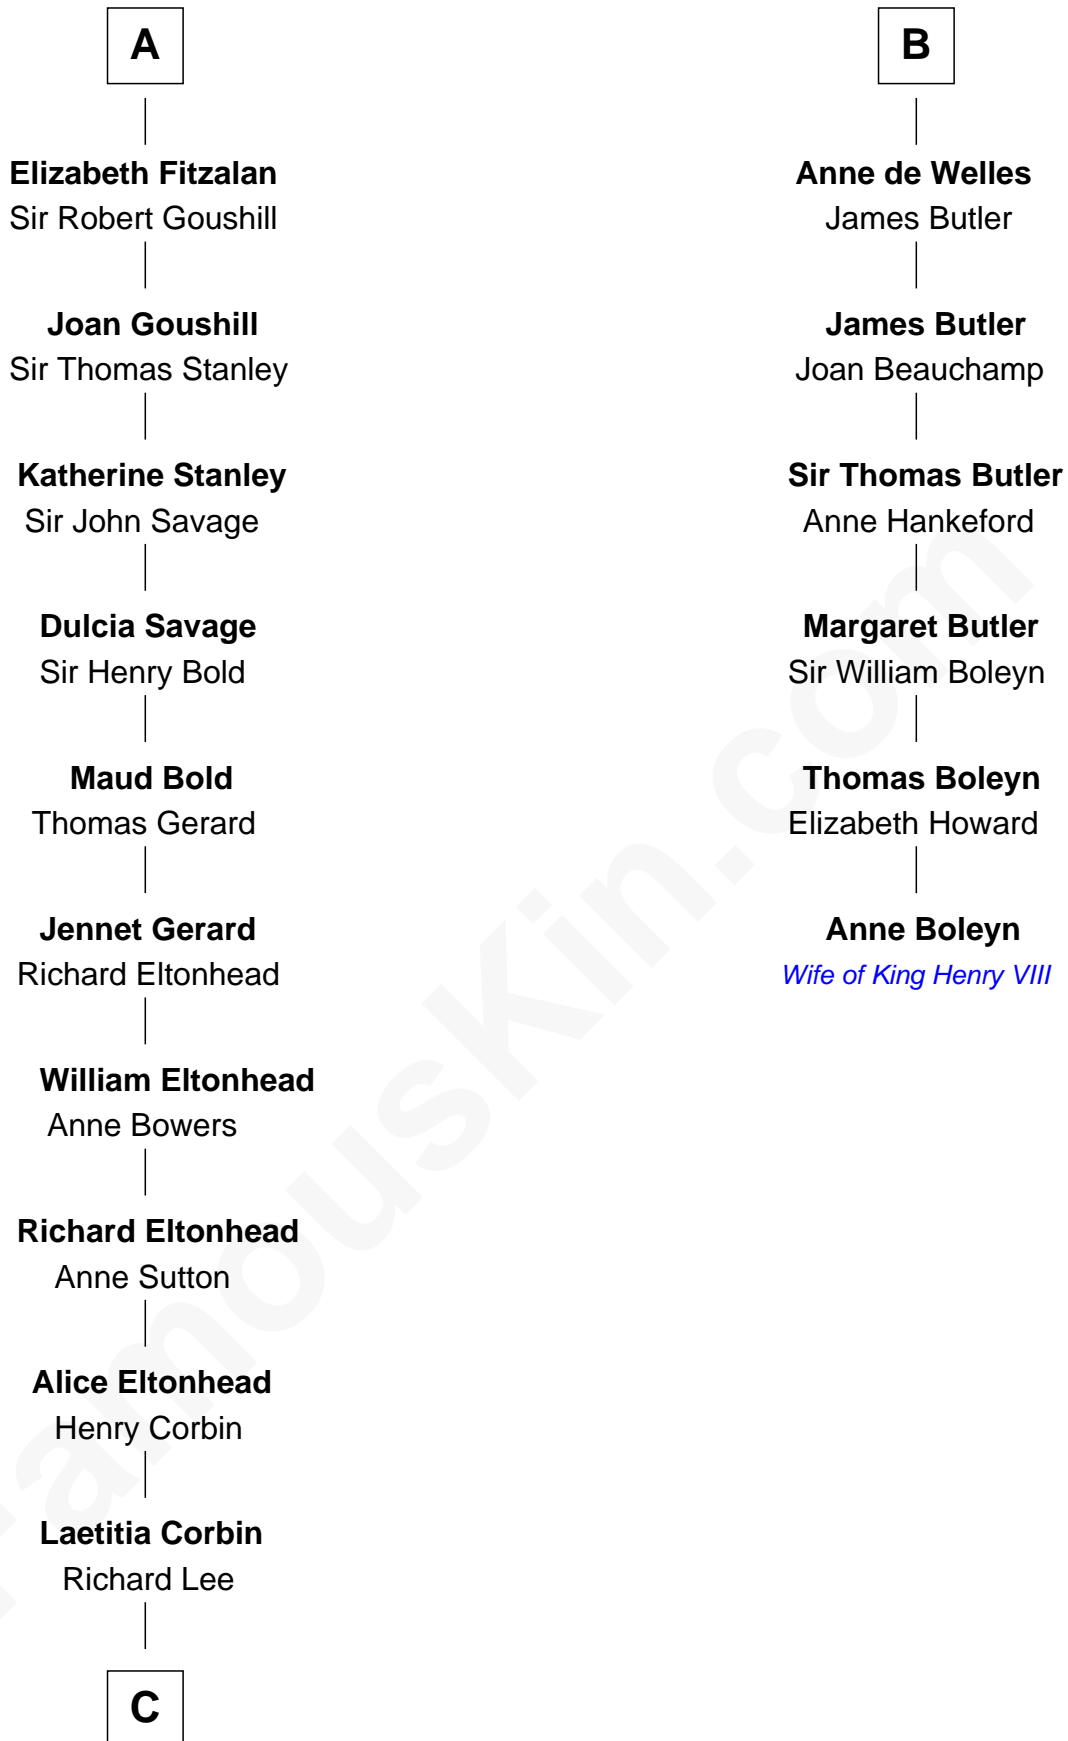

FamousKin.com

Relationship Chart of

Fitzhugh Lee

40th Governor of Virginia

12th cousin 9 times removed of

Anne Boleyn

2nd Wife of King Henry VIII

Maurice FitzGerald
Alice de Montgomery

Gerald FitzMaurice
Eve de Bermingham

Maurice FitzGerald
Juliana - - - - -

Maurice FitzGerald
Maud de Prendergast

Juliana FitzMaurice
Thomas de Clare

Margaret de Clare
Bartholomew de Badlesmere

Elizabeth de Badlesmere
Sir William de Bohun

Elizabeth de Bohun
Sir Richard Fitzalan

A

Gerald FitzMaurice
Eve de Bermingham

Maurice FitzGerald
Juliana - - - - -

Maurice FitzGerald
Maud de Prendergast

Juliana FitzMaurice
Thomas de Clare

Margaret de Clare
Bartholomew de Badlesmere

Margery de Badlesmere
Sir William de Ros

Maud de Roos
John de Welles

B

C

Henry Lee
Mary Bland

Col. Henry Lee
Lucy Grymes

Maj. Gen. Henry Lee
Anne Hill Carter

Sydney Smith Lee
Anna Maria Mason