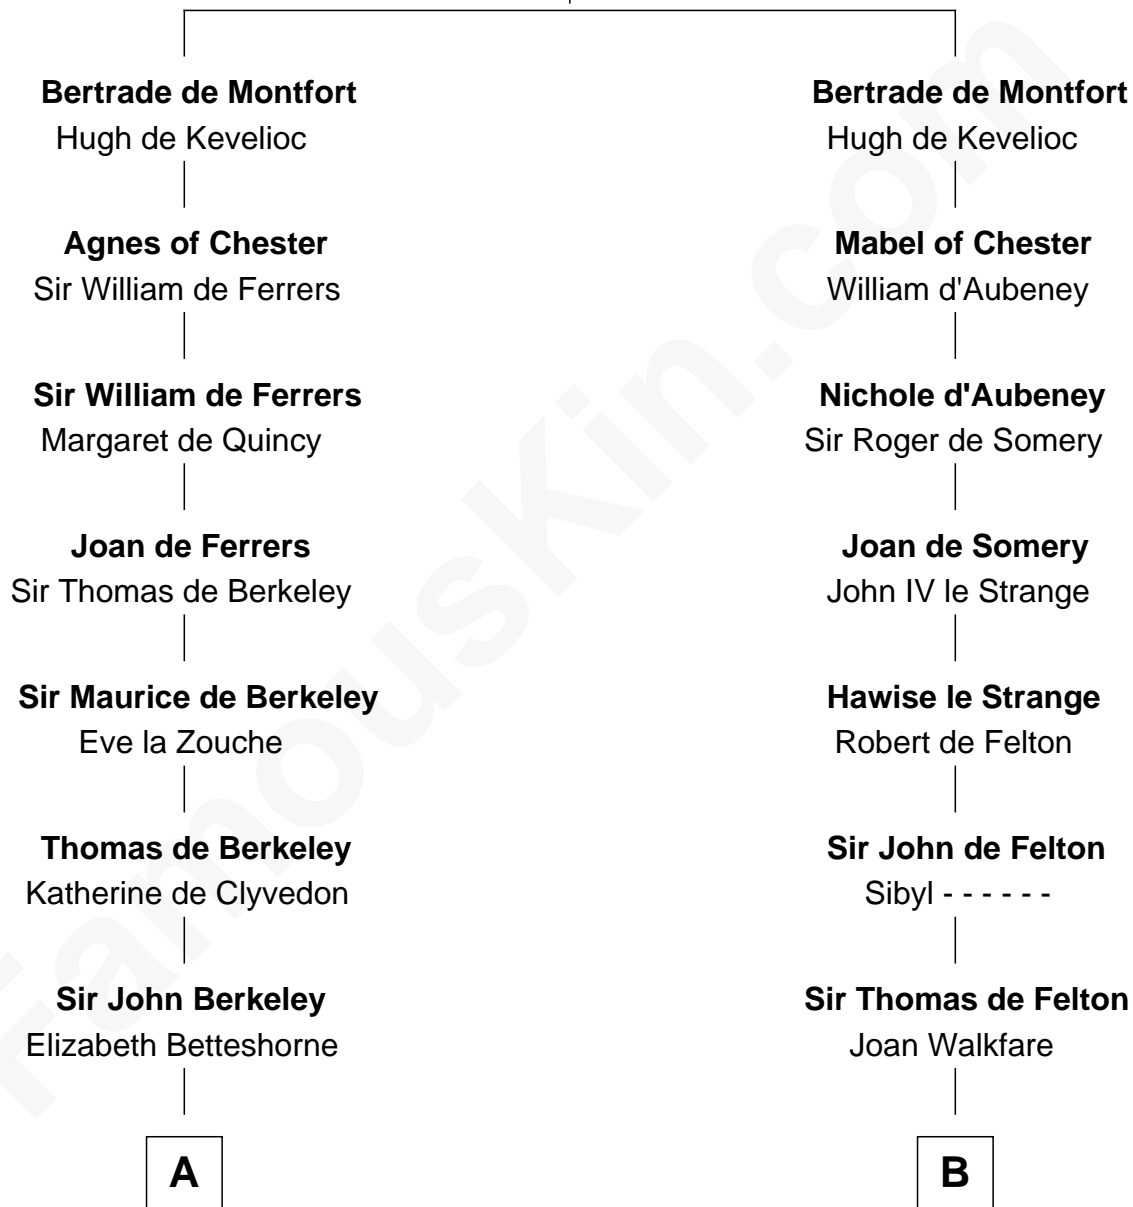

FamousKin.com

Relationship Chart of

Fitzhugh Lee

40th Governor of Virginia

12th cousin 9 times removed of

Anne Boleyn

2nd Wife of King Henry VIII

Simon III de Montfort

Maud - - - - -

C

—
Ann Thompson

George Mason

—
George Mason

Anne Eilbeck

—
Gen. John Mason

Anne Maria Murray

—
Anna Maria Mason

Sydney Smith Lee

—
Fitzhugh Lee

40th Governor of Virginia

FamousKin.com