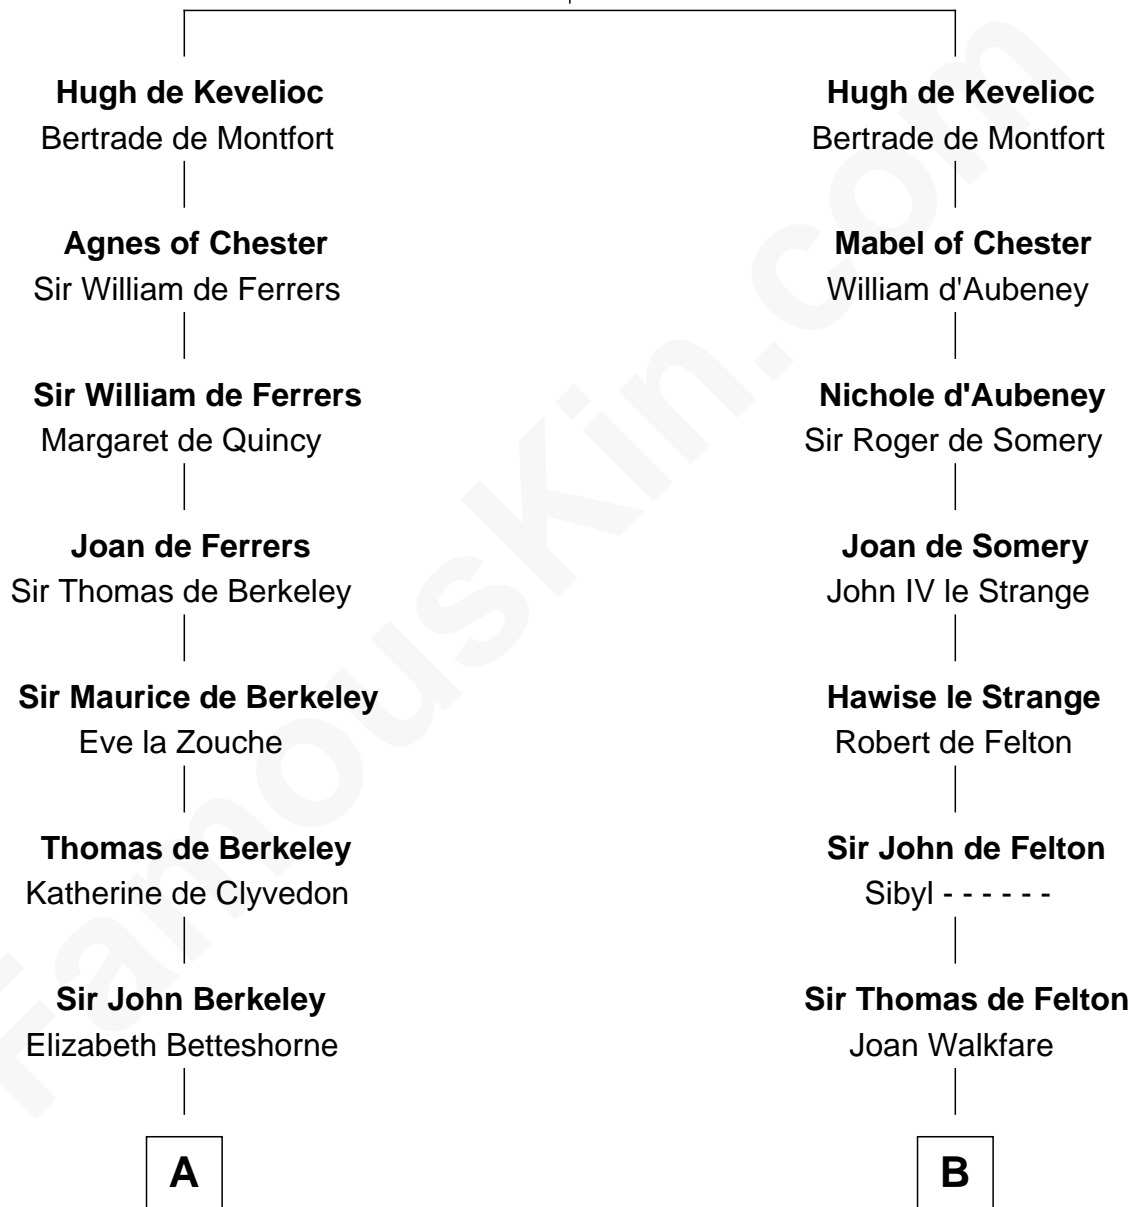

## Relationship Chart of

### Fitzhugh Lee

40th Governor of Virginia

12th cousin 9 times removed of

### Anne Boleyn

2nd Wife of King Henry VIII

**Sir Ranulf de Gernons**

Maud of Gloucester

**C**

Ann Thompson

George Mason

George Mason