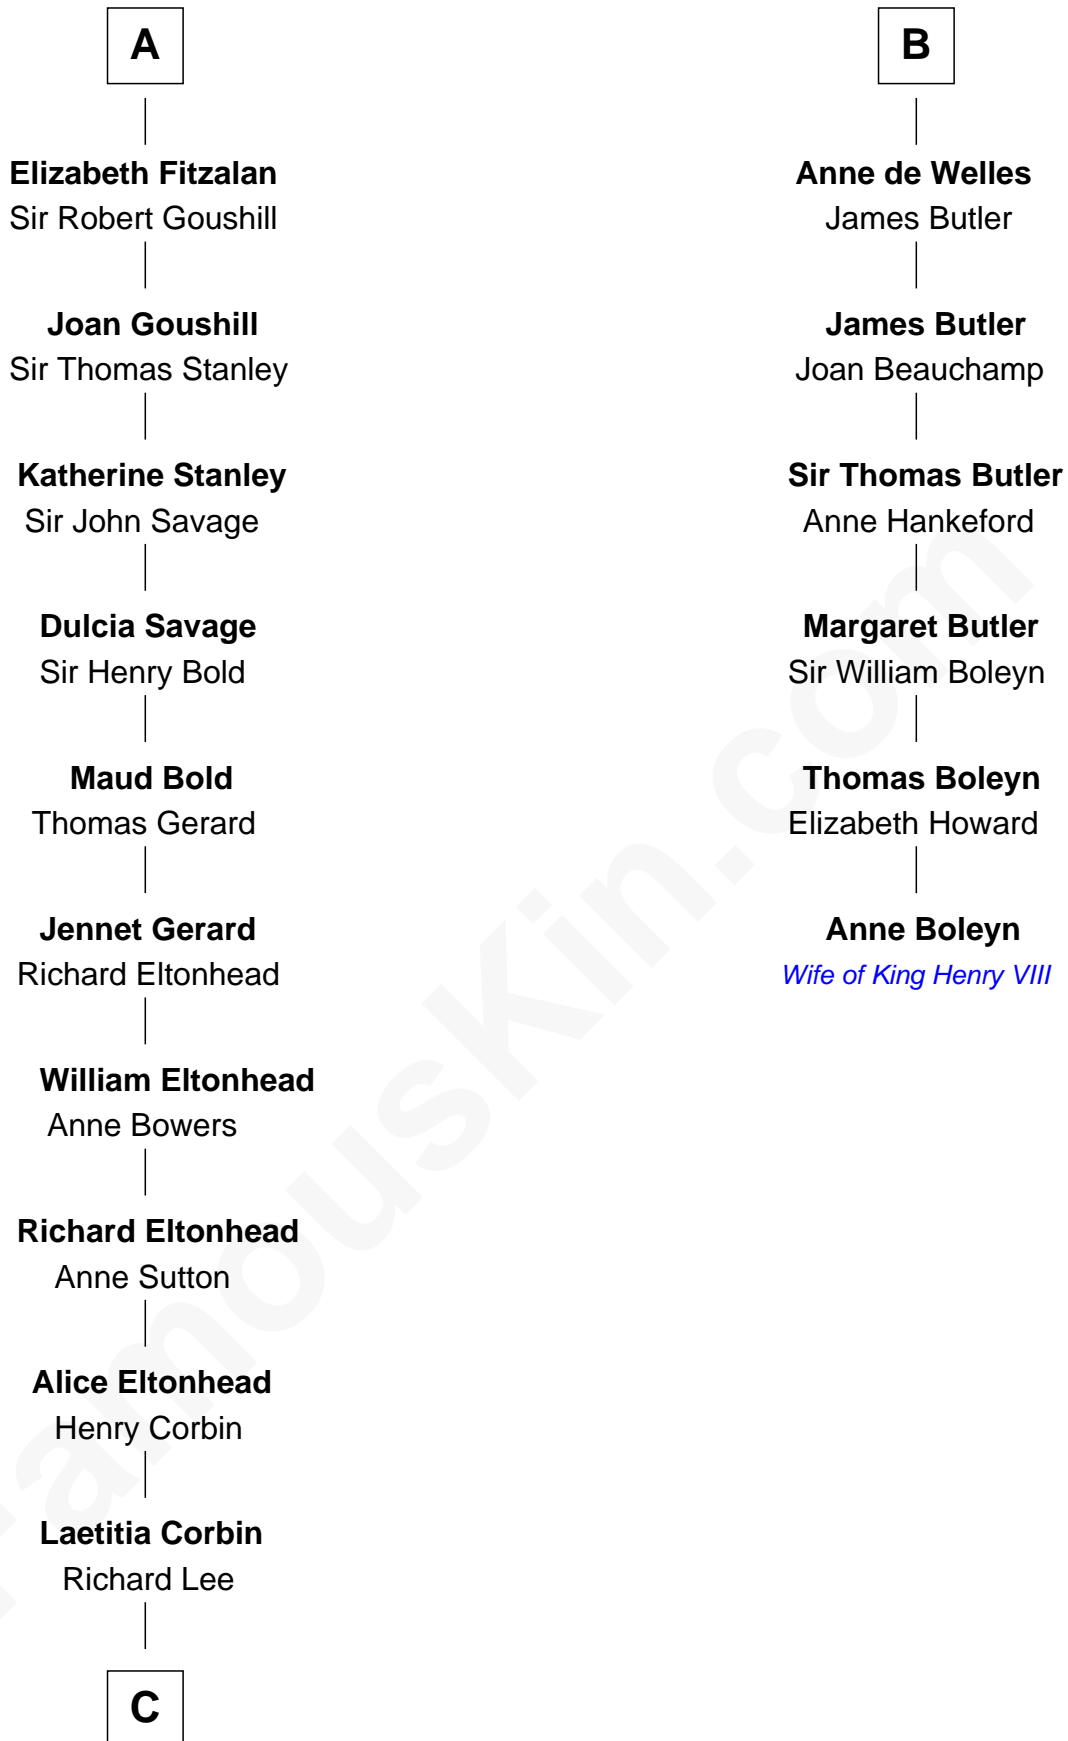

## Relationship Chart of

### Fitzhugh Lee

40th Governor of Virginia

12th cousin 9 times removed of

### Anne Boleyn

2nd Wife of King Henry VIII

**C**

Henry Lee  
Mary Bland

Col. Henry Lee  
Lucy Grymes

Maj. Gen. Henry Lee  
Anne Hill Carter

Sydney Smith Lee  
Anna Maria Mason

Fitzhugh Lee  
*40th Governor of Virginia*