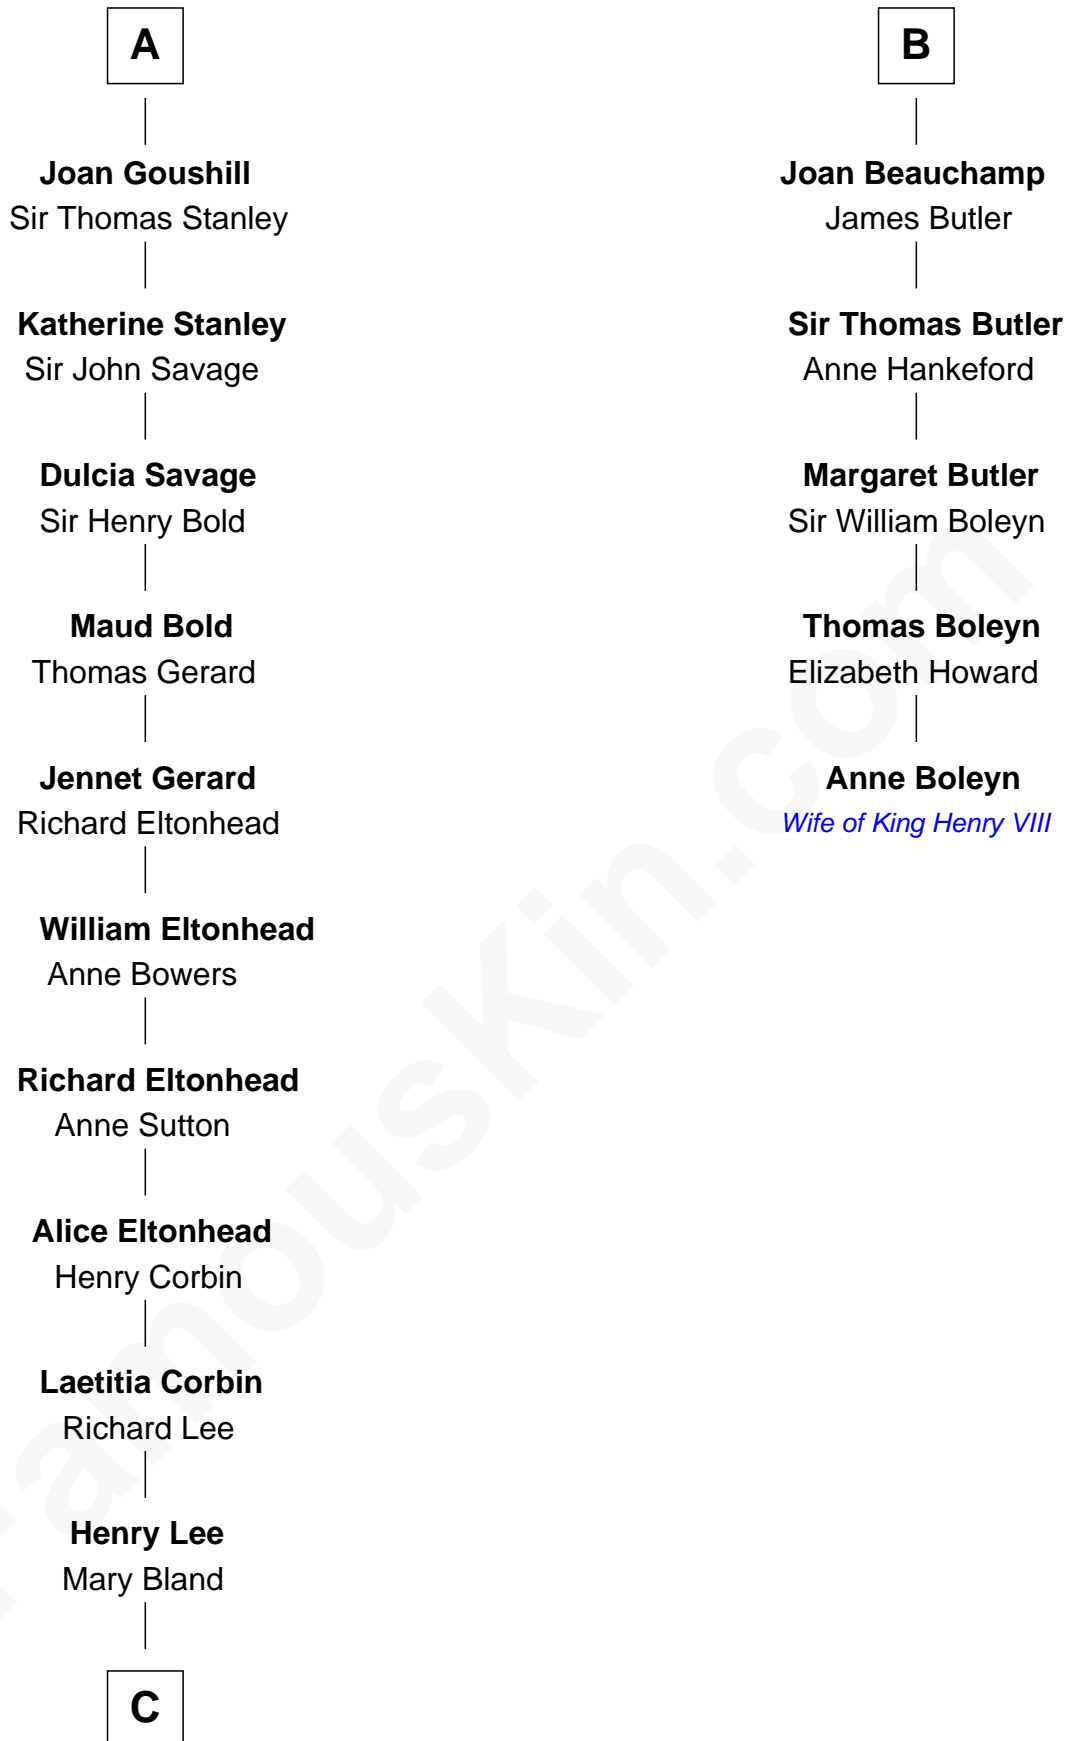

FamousKin.com

Relationship Chart of

Fitzhugh Lee

40th Governor of Virginia

11th cousin 9 times removed of

Anne Boleyn

2nd Wife of King Henry VIII

Alfonso VIII of Castile

Eleanor of England

Blanche of Castile
Louis VIII, King of France

Robert I, Count of Artois
Matilda of Brabant

Blanche of Artois
Edmund Plantagenet

Henry Plantagenet
Maud de Chaworth

Eleanor Plantagenet
Richard Fitzalan

Sir Richard Fitzalan
Elizabeth de Bohun

Elizabeth Fitzalan
Sir Robert Goushill

A

Blanche of Castile
Louis VIII, King of France

Robert I, Count of Artois
Matilda of Brabant

Blanche of Artois
Edmund Plantagenet

Henry Plantagenet
Maud de Chaworth

Eleanor Plantagenet
Richard Fitzalan

Sir Richard Fitzalan
Elizabeth de Bohun

Joan Fitzalan
Sir William Beauchamp

B

C

Col. Henry Lee

Lucy Grymes