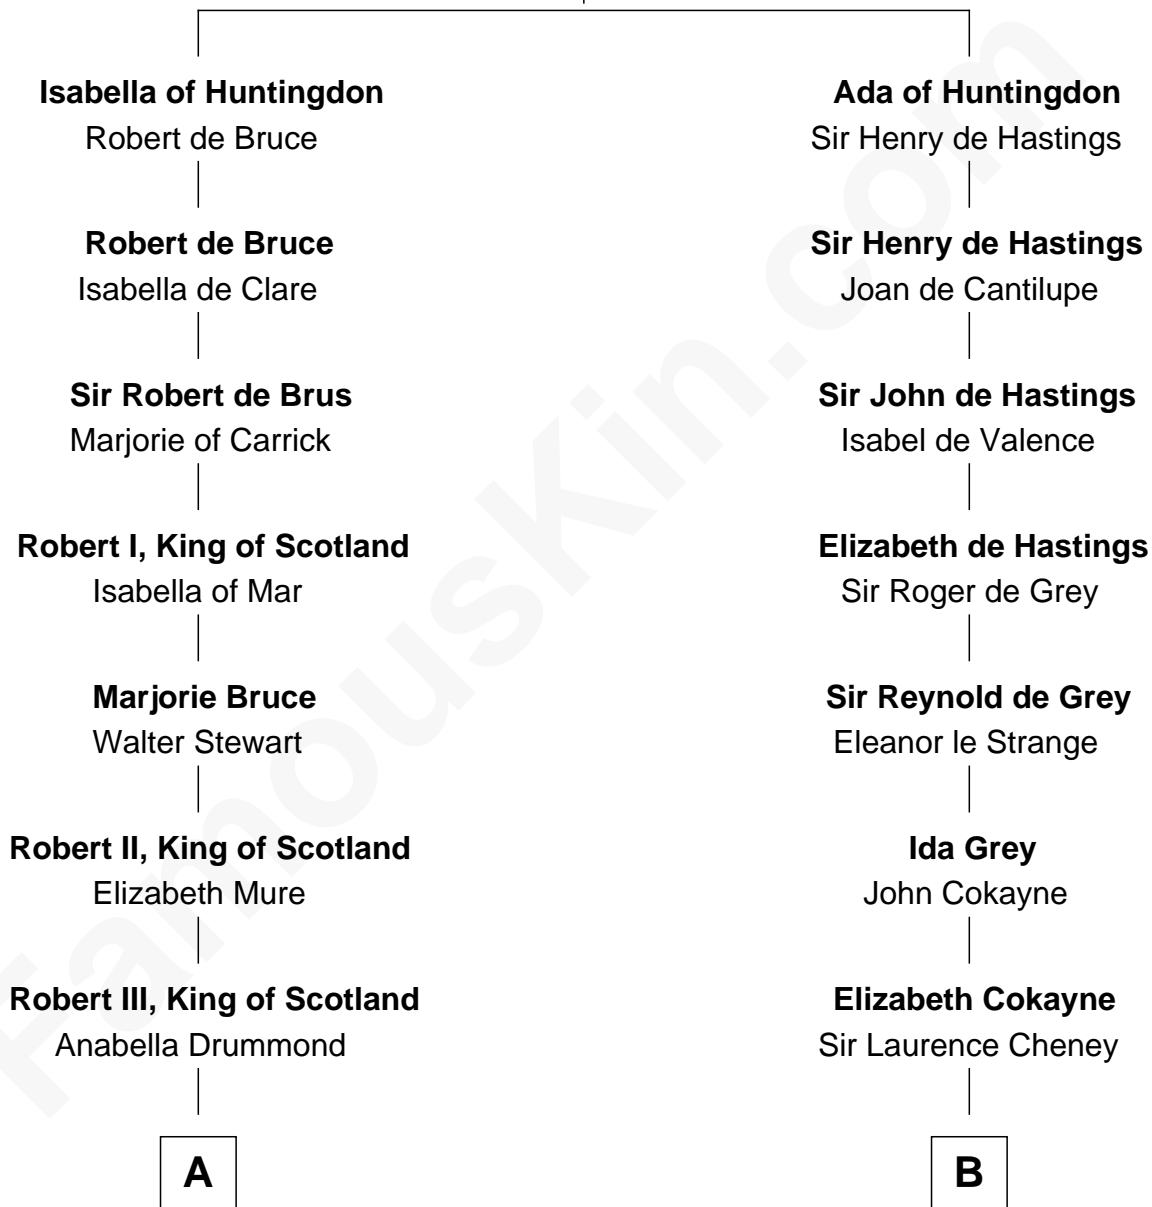

## Relationship Chart of

### Fitzhugh Lee

40th Governor of Virginia

10th cousin 11 times removed of

### Anne Boleyn

2nd Wife of King Henry VIII

**David of Huntingdon**

Maud of Chester

**C**

**Anne Catherine Spotswood**

Col. Bernard Moore

**Anne Butler Moore**