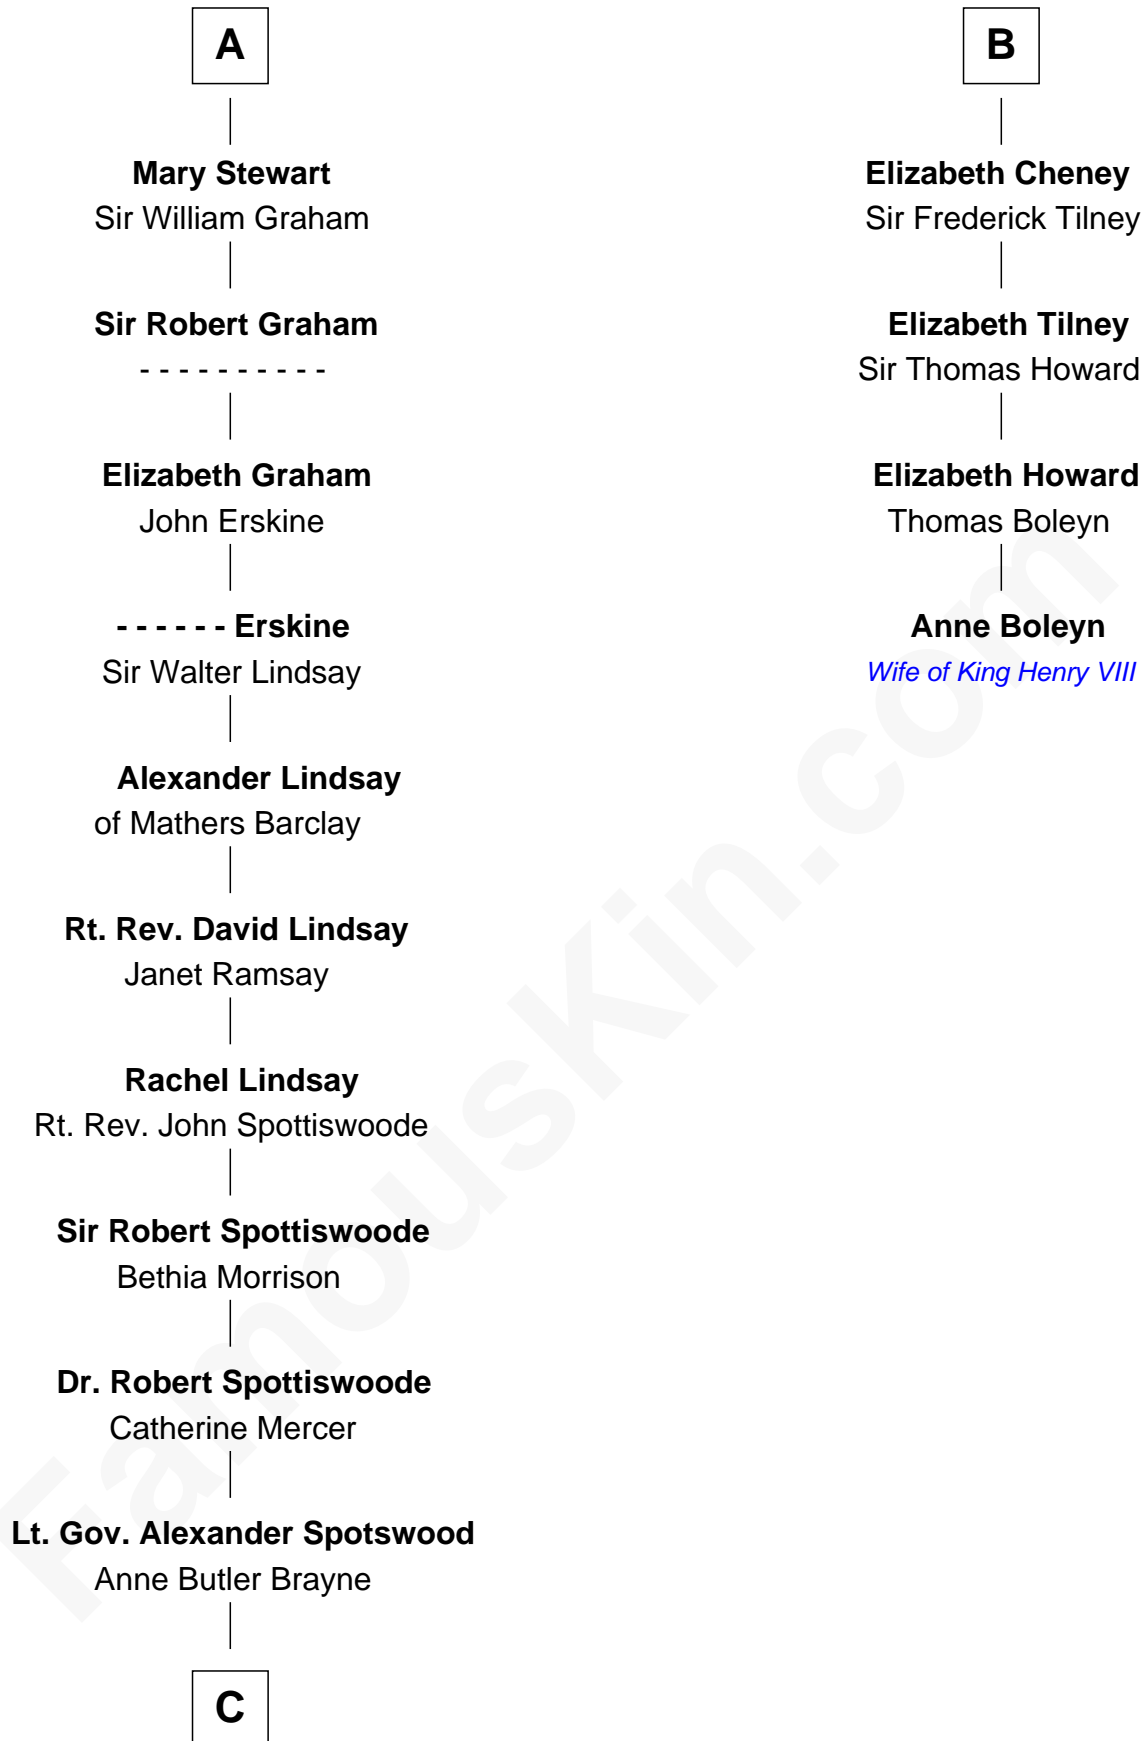

## Relationship Chart of

### Fitzhugh Lee

40th Governor of Virginia

10th cousin 11 times removed of

### Anne Boleyn

2nd Wife of King Henry VIII

**David of Huntingdon**

Maud of Chester

**C**

**Anne Catherine Spotswood**

Col. Bernard Moore

**Anne Butler Moore**

Charles Carter

**Anne Hill Carter**

Maj. Gen. Henry Lee

**Sydney Smith Lee**

Anna Maria Mason

**Fitzhugh Lee**

*40th Governor of Virginia*

FamousKin.com